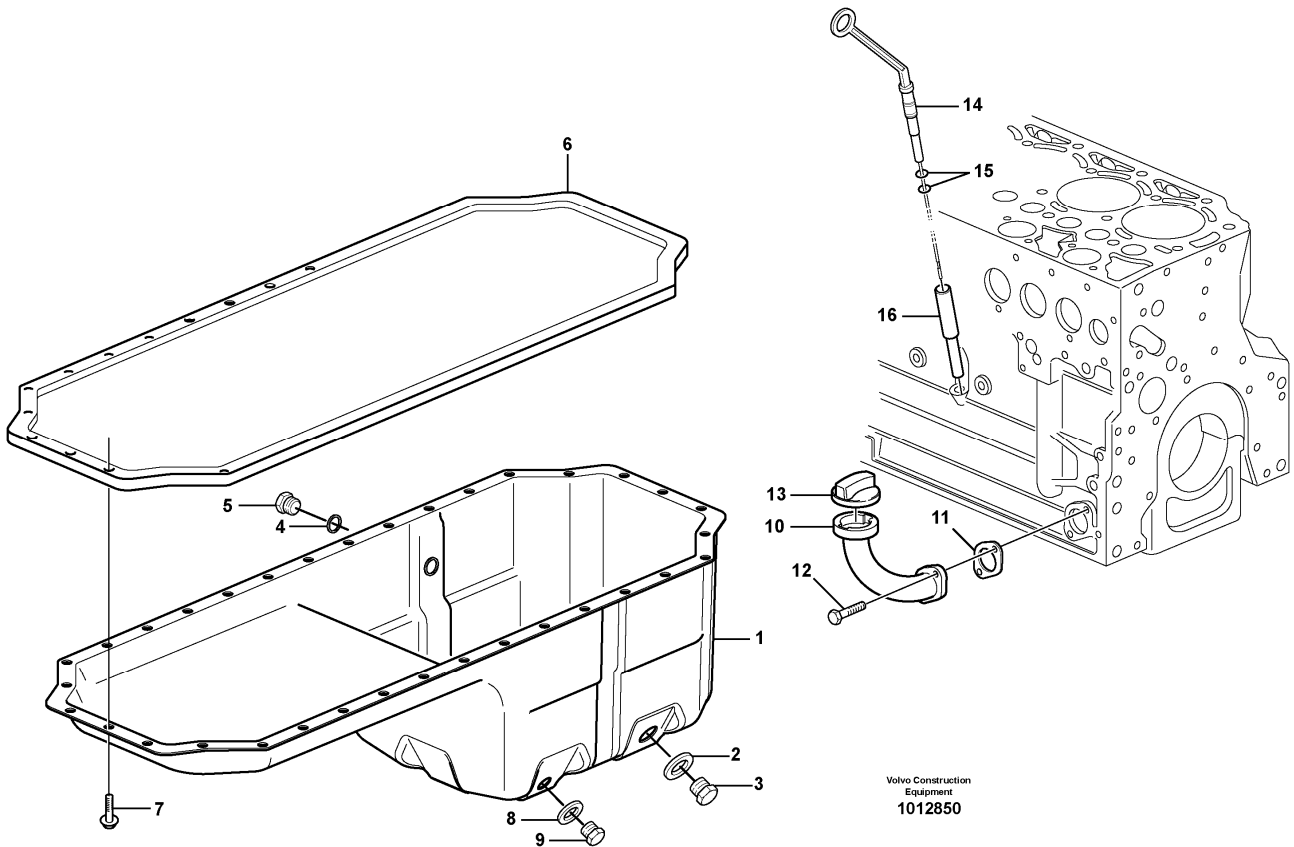

Date: 2014/2/24	Image id: 1012850	Catalogue: 20014	Model: L110E
Brand: Volvo	Serial: 1002-2165, 60001-60631, 70201-70257	Group/Section: 217/100	Title: Oil sump

Section option	Kit	Option description
VOE11173900		Engine VOLVO D7D LBE2

Pos	Part	Q1	Q2	Q3	Q4	Q5	PS	Kit	Description	Option(s)	Remark
1	VOE20495330	1							Oil pan		ENG - 01099411
1	VOE20814391	1							Oil Pan		ENG 01099412 -
2	VOE20496256	1							Gasket		
3	VOE20496257	1							Plug		
4	VOE20460026	1							Sealing ring		
5	VOE20460024	1							Plug		
6	VOE20405915	1							Gasket		
7	VOE20405792	34							Screw		
8	VOE13947624	1							Plane gasket		
9	VOE20405506	1							Plug