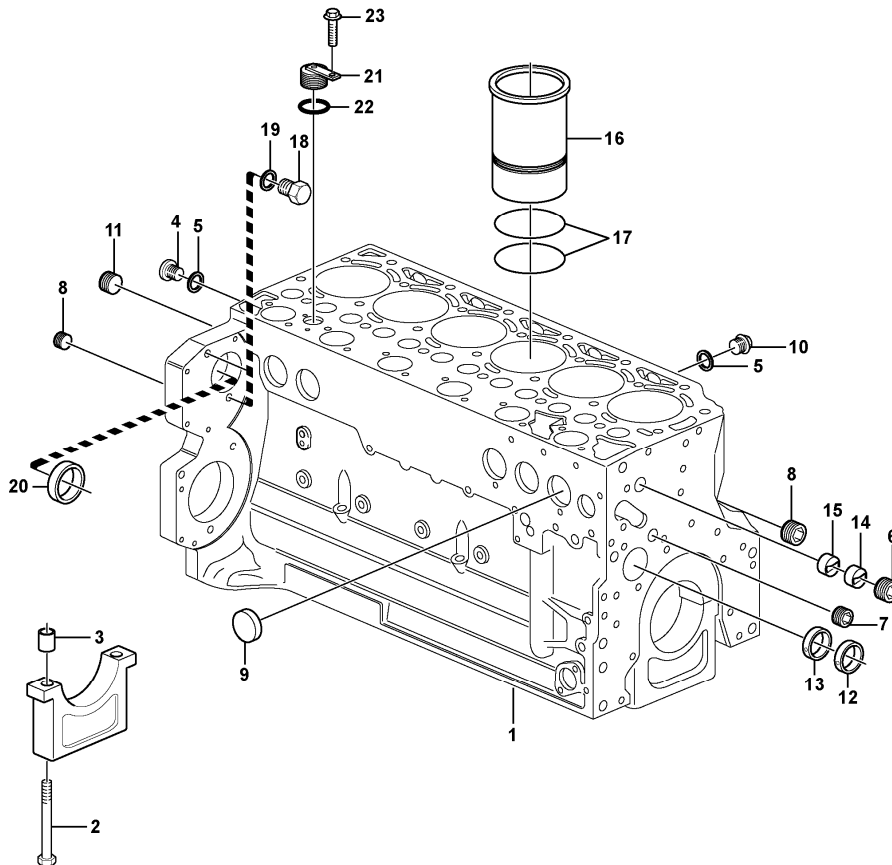

Date: 2014/2/24	Image id: 1020831	Catalogue: 20014	Model: L110E
Brand: Volvo	Serial: 1002-2165, 60001-60631, 70201-70257	Group/Section: 212/100	Title: Cylinder block

Volvo Construction
Equipment
1020831

Section option	Kit	Option description
VOE11173900		Engine VOLVO D7D LBE2

Pos	Part	Q1	Q2	Q3	Q4	Q5	PS	Kit	Description	Option(s)	Remark
1	VOE20450768	1					SS		Crankcase		SER NO - 779906
	VOE20544667	1							Cylinder Block		SER NO 779907 -
2	VOE20405583	14							•Bolt		
3	VOE11700278	14							•Bushing		
4	VOE945065	2							•Plug		
5	VOE976929	4							•Gasket		
6	VOE20405717	1							•Plug		OD = 30 MM
7	VOE20405719	1							•Plug		OD = 22 MM
8	VOE20405718	2							•Plug		OD = 14 MM
9	VOE20405721	10							•Core plug