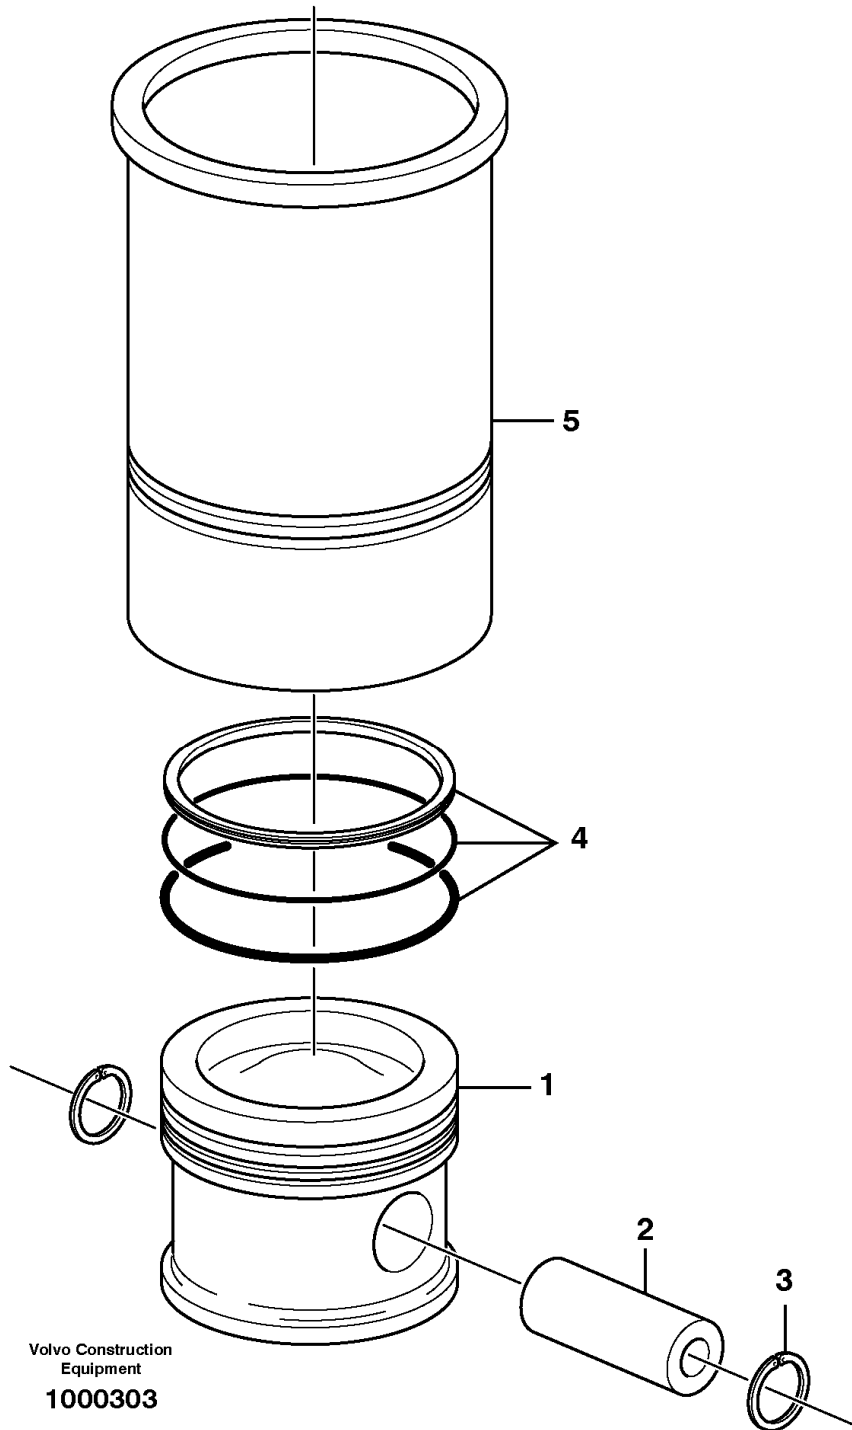

Date: 2014/2/24	Image id: 1000303	Catalogue: 20014	Model: L110E
Brand: Volvo	Serial: 1002-2165, 60001-60631, 70201-70257	Group/Section: 213/100	Title: Cylinder liner and piston

Section option	Kit	Option description