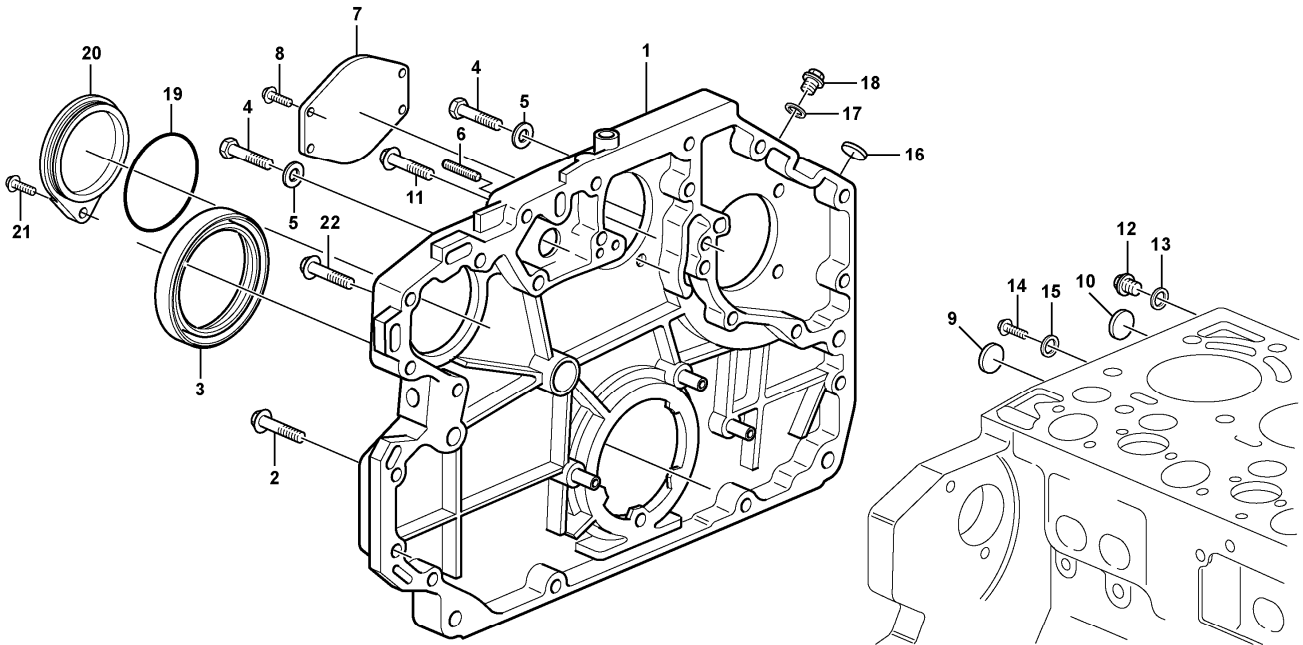

Date: 2014/2/24	Image id: 1020934	Catalogue: 20014	Model: L110E
Brand: Volvo	Serial: 1002-2165, 60001-60631, 70201-70257	Group/Section: 215/100	Title: Timing gear casing

Volvo Construction
Equipment
1020934

Section option	Kit	Option description
VOE11173900		Engine VOLVO D7D LBE2

Pos	Part	Q1	Q2	Q3	Q4	Q5	PS	Kit	Description	Option(s)	Remark
1	VOE21077860	1							Cover		(VOE20450793)
2	VOE20412324	12							Screw		
3	VOE20412286	1							Sealing ring		
4	VOE20534597	2							Screw		
5	VOE13955900	2							Washer		
6	VOE20450795	1							Set screw		
7	VOE20450799	1							Cover		
8	VOE20405709	4							Screw		
9	VOE20412745	1							Core plug		
10	VOE20490808	1							Cover