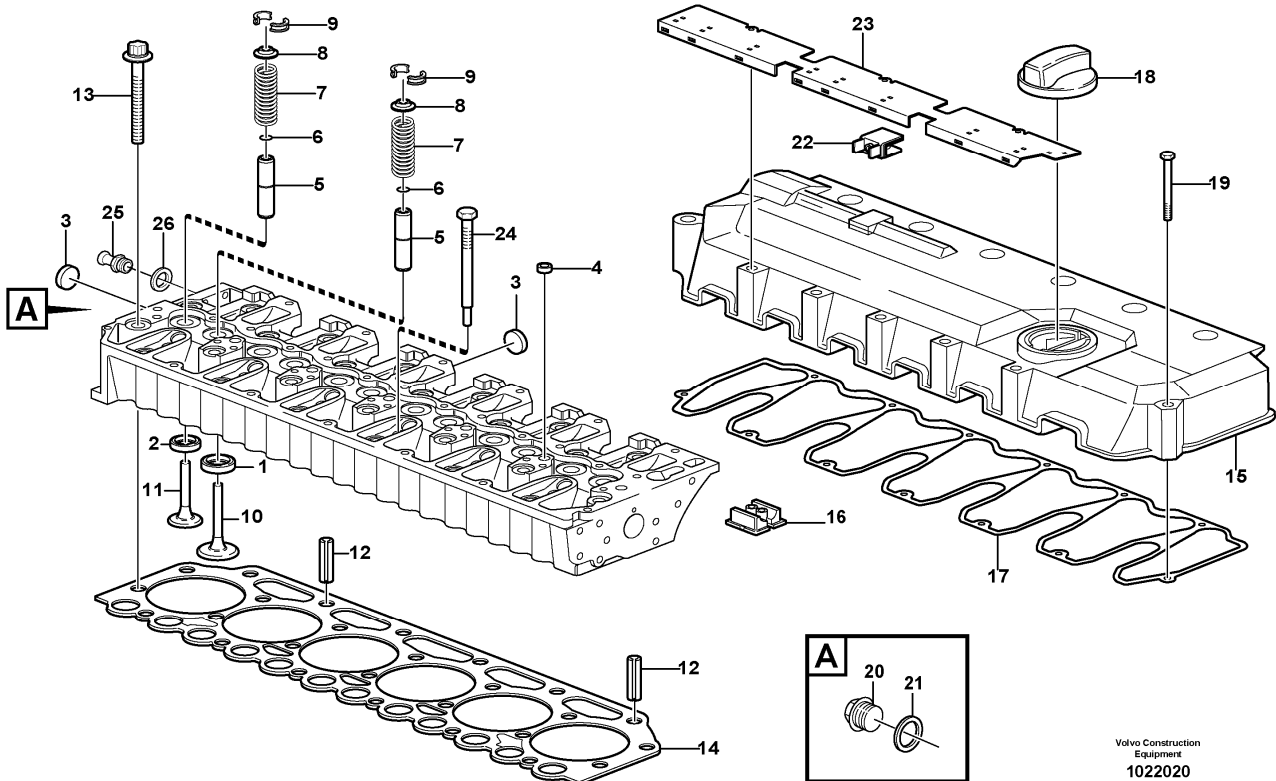

Date: 2014/2/24	Image id: 1022020	Catalogue: 20014	Model: L110E
Brand: Volvo	Serial: 1002-2165, 60001-60631, 70201-70257	Group/Section: 211/100	Title: Cylinder head

Section option	Kit	Option description
VOE11173900		Engine VOLVO D7D LBE2

Pos	Part	Q1	Q2	Q3	Q4	Q5	PS	Kit	Description	Option(s)	Remark
	VOE20489008	1							Cylinder head		
1	VOE20459962	6							•Valve seat		
2	VOE20459963	6							•Valve seat		
3	VOE20412745	5							•Core plug		
4	VOE20412745	5							•Core plug		
5	VOE20405897	12							•Valve guide		(VOE11700349)
6	VOE11700348	12							•O-ring		
7	VOE11700347	12							•Valve spring		
8	VOE11700346	12							•Washer		
9	VOE11700345	24							•Valve sleeve