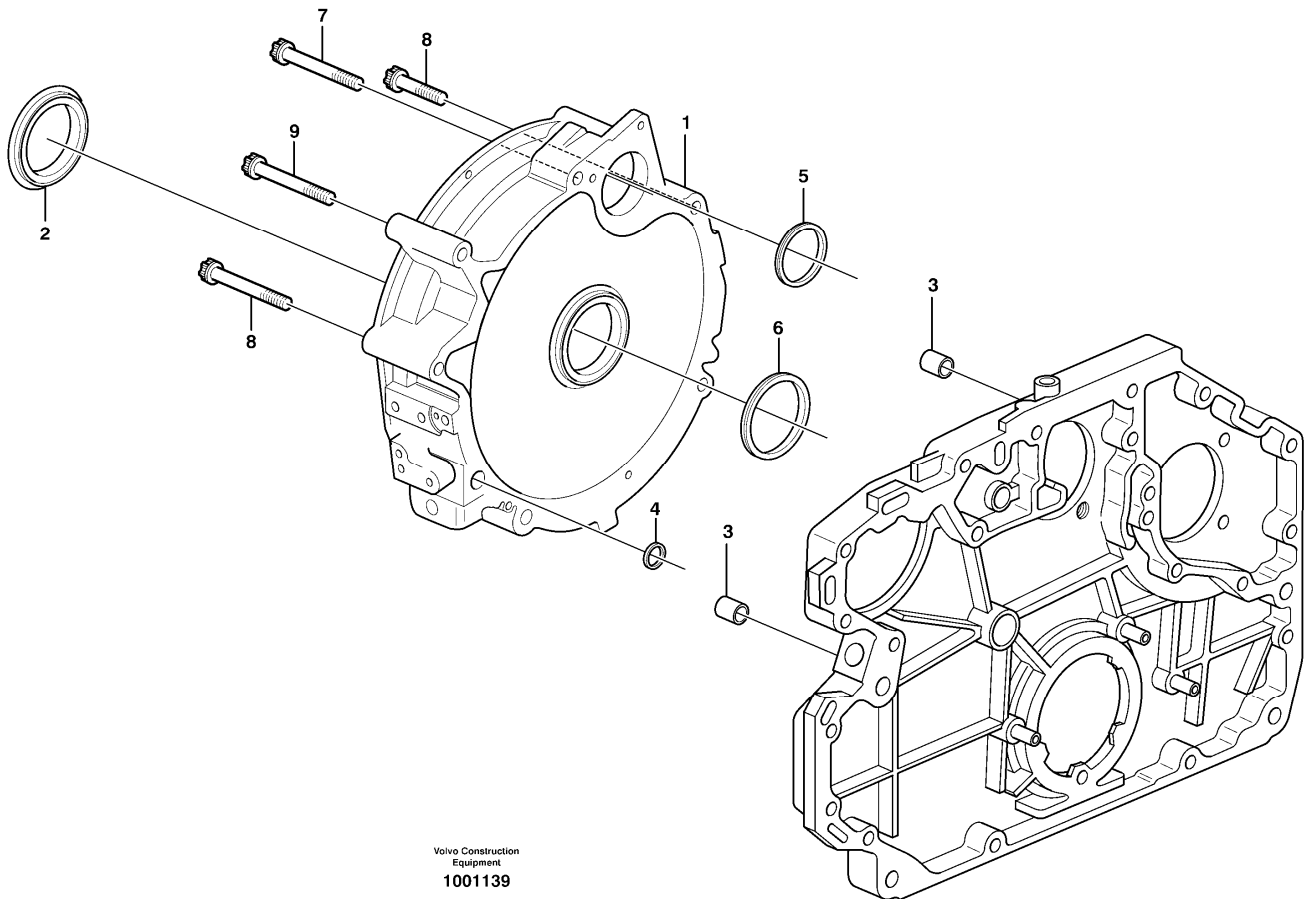

Date: 2014/2/24	Image id: 1001139	Catalogue: 20014	Model: L110E
Brand: Volvo	Serial: 1002-2165, 60001-60631, 70201-70257	Group/Section: 216/150	Title: Flywheel housing

Section option	Kit	Option description
VOE11173900		Engine VOLVO D7D LBE2

Pos	Part	Q1	Q2	Q3	Q4	Q5	PS	Kit	Description	Option(s)	Remark
1	VOE20459988	1							Flywheel housing		
2	VOE20450784	1							•Labyrinth ring		(VOE11700592)
3	VOE20405646	2							Bushing		ENG - 916771
	VOE20585971	2							Bushing		ENG 916772 -
4	VOE20459993	4							O-ring		
5	VOE20459994	1							Sealing ring		
6	VOE20450786	1							Sealing ring		(VOE11700599)
7	VOE20405710	3							Screw		
8	VOE20460792	2							Screw		
9	VOE20405715	1							Screw