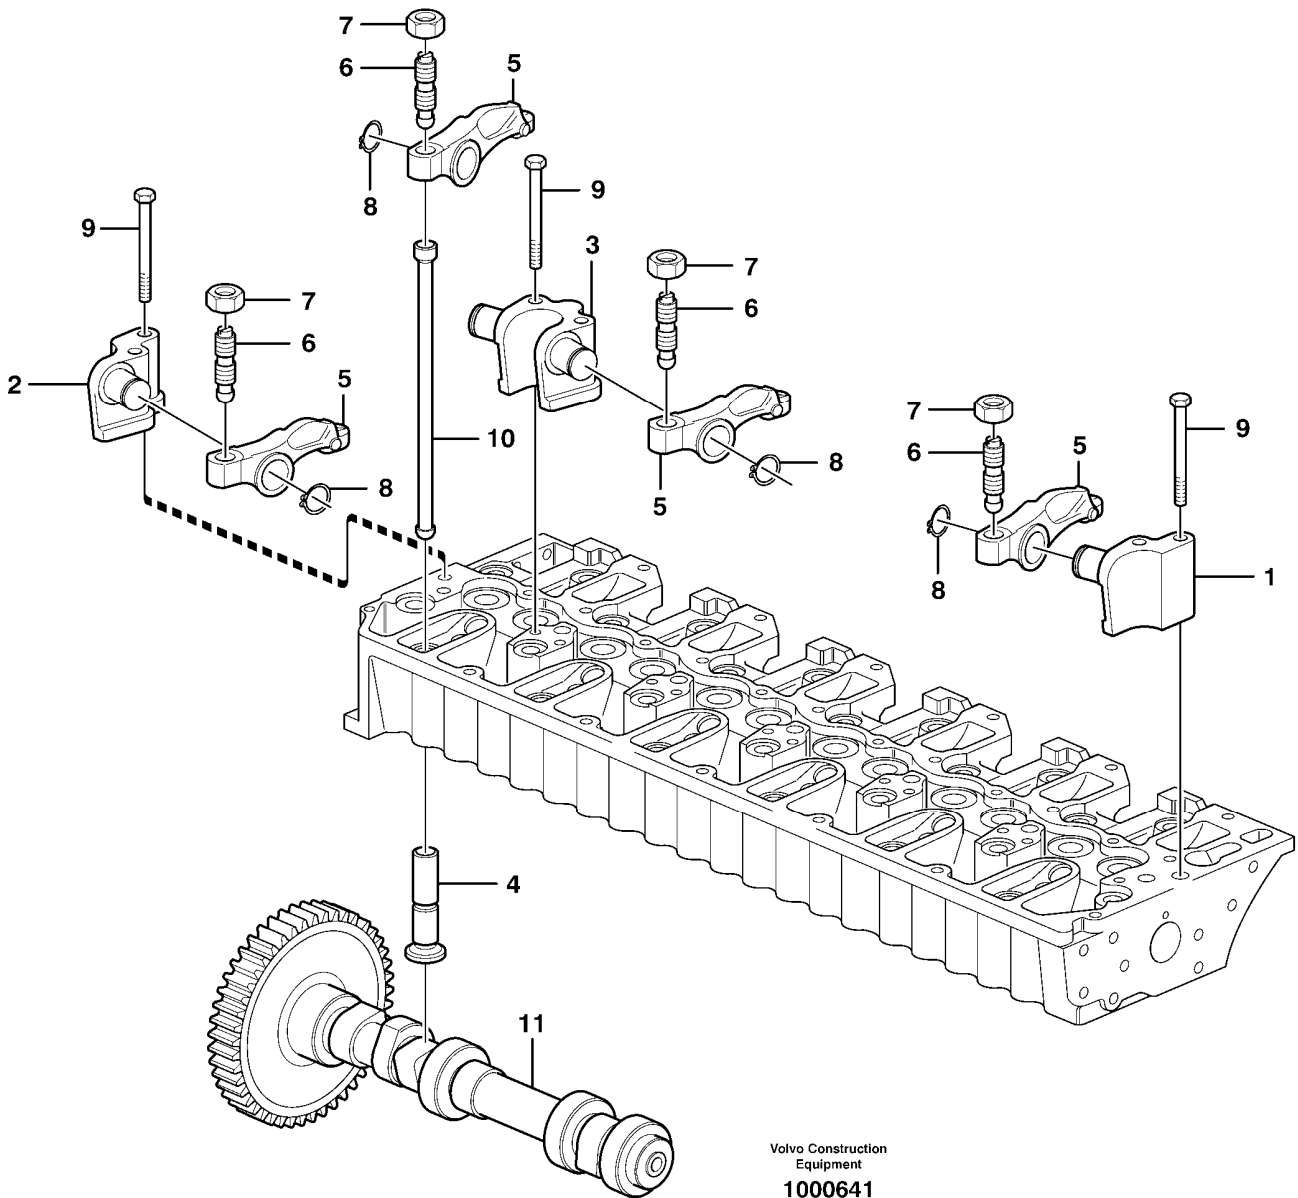

Date: 2014/2/24	Image id: 1000641	Catalogue: 20014	Model: L110E
Brand: Volvo	Serial: 1002-2165, 60001-60631, 70201-70257	Group/Section: 214/100	Title: Valve mechanism

Volvo Construction
Equipment
1000641

Section option	Kit	Option description
VOE11173900		Engine VOLVO D7D LBE2

Pos	Part	Q1	Q2	Q3	Q4	Q5	PS	Kit	Description	Option(s)	Remark
1	VOE11700367	1							Bearing bracket		
2	VOE11700369	1							Bearing bracket		
3	VOE11700368	5							Bearing bracket