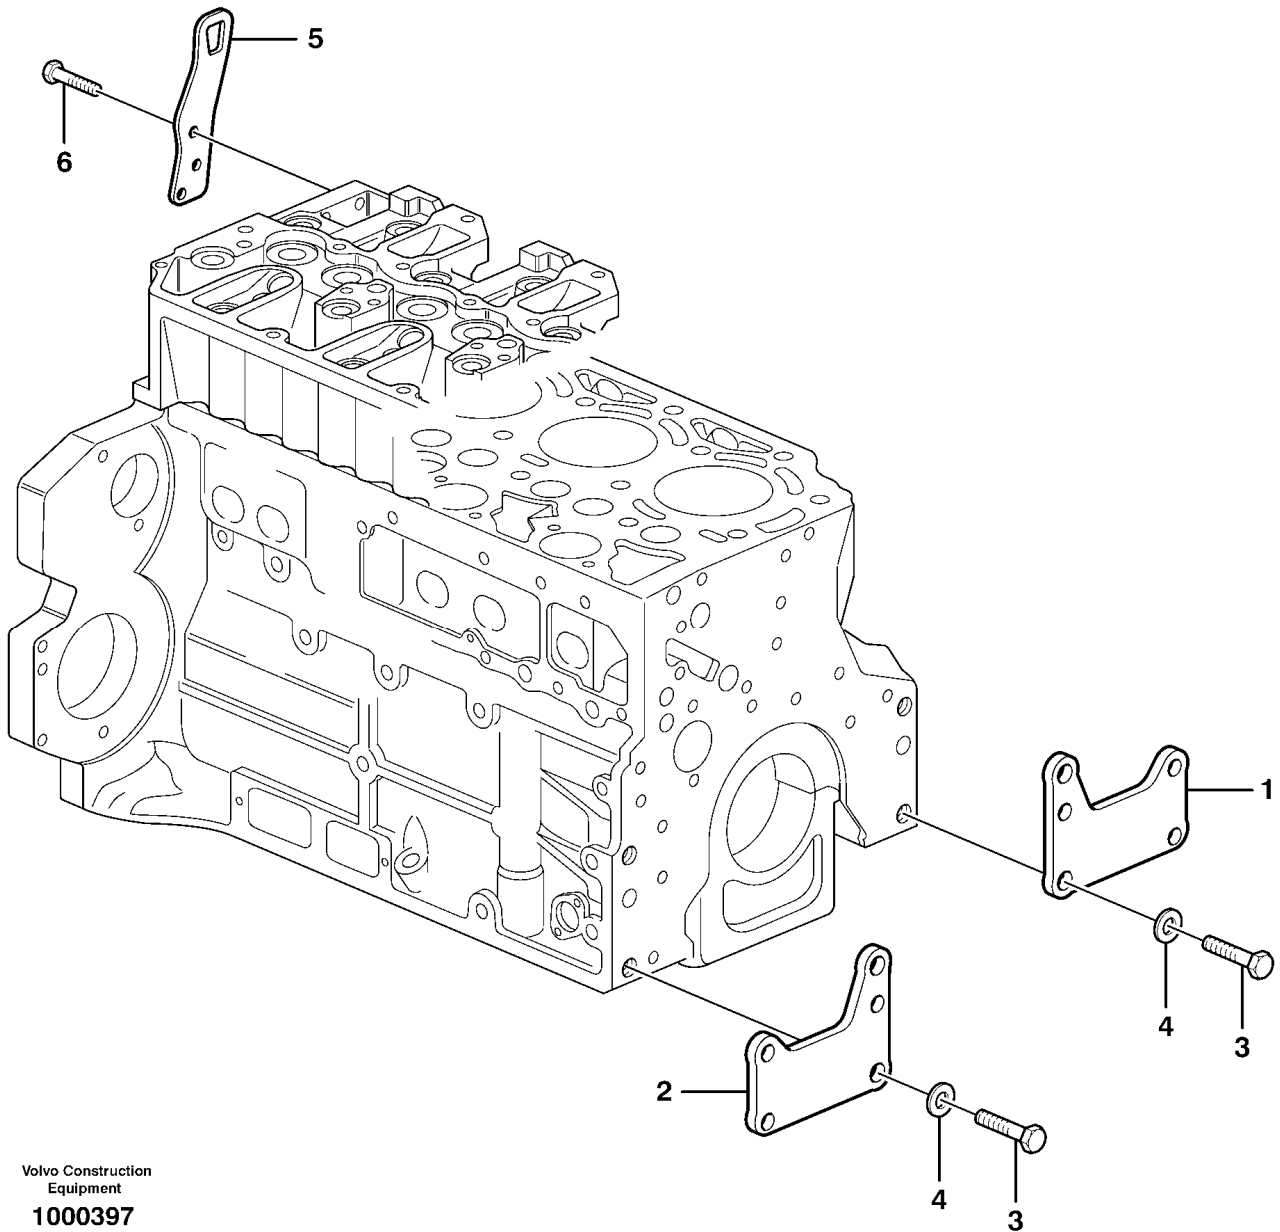

Date: 2014/2/24	Image id: 1000397	Catalogue: 20014	Model: L110E
Brand: Volvo	Serial: 1002-2165, 60001-60631, 70201-70257	Group/Section: 218/150	Title: Engine mounting 11173900

Section option	Kit	Option description
VOE11173900		Engine VOLVO D7D LBE2

Pos	Part	Q1	Q2	Q3	Q4	Q5	PS	Kit	Description	Option(s)	Remark
1	VOE20723978	1							Bracket		
2	VOE20723984	1							Bracket