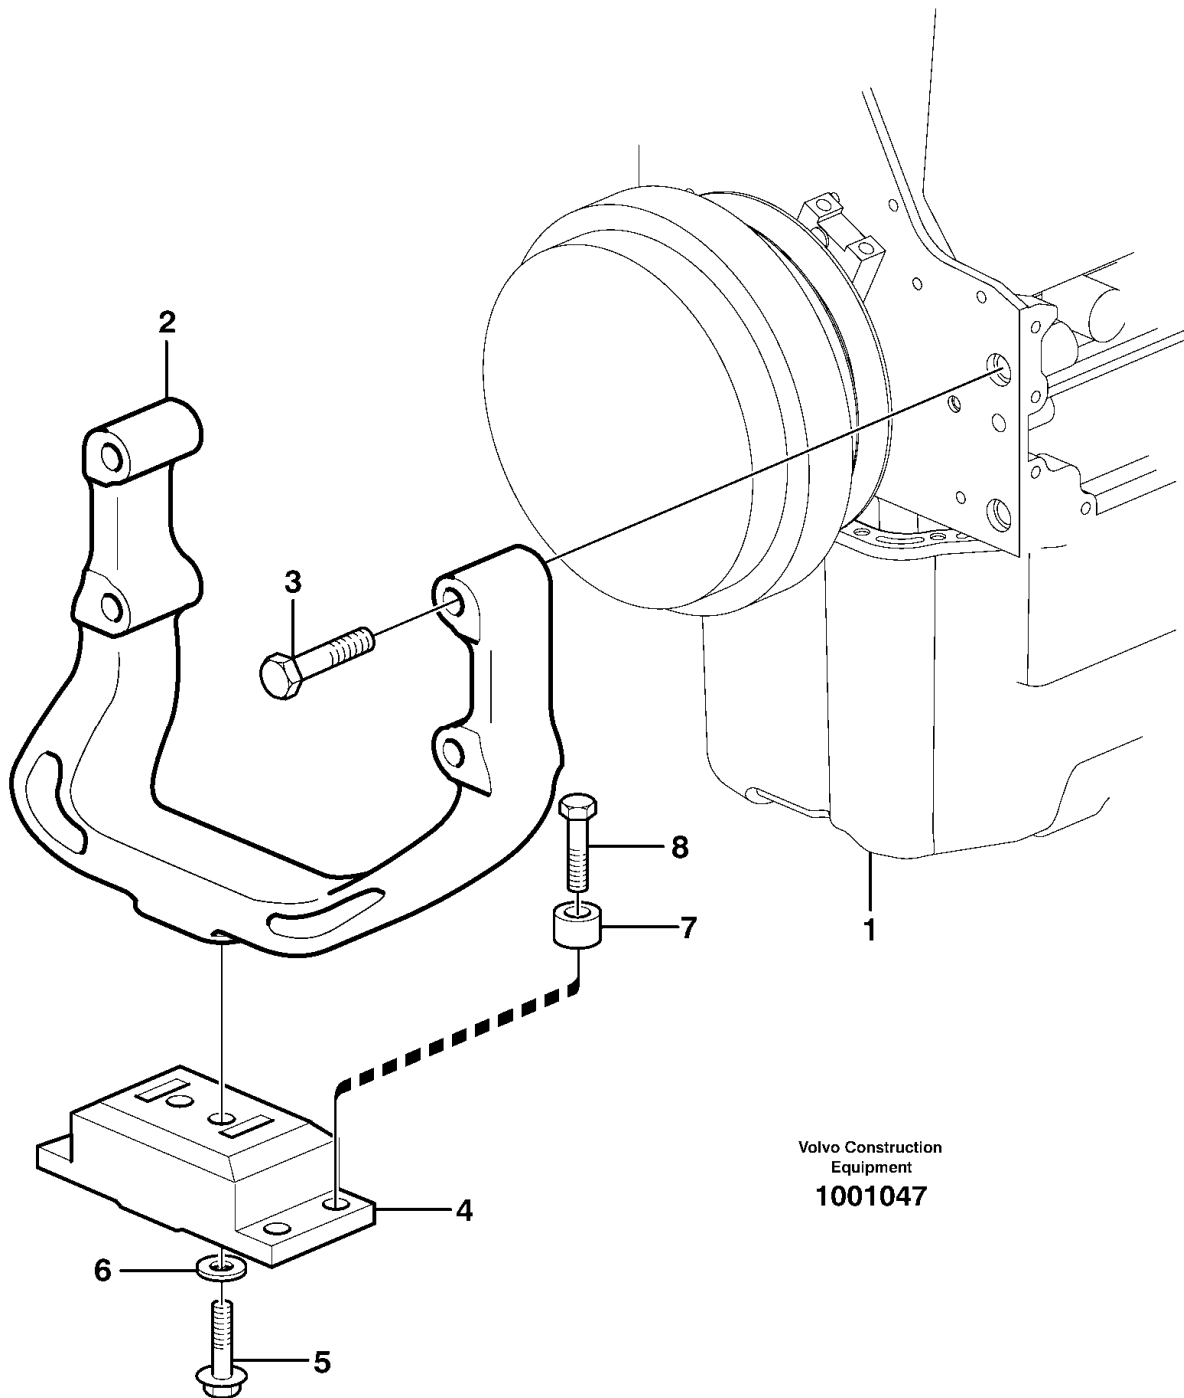

VOLVO

Construction Equipment

Date: 2014/2/24	Image id: 1001047	Catalogue: 20014	Model: L110E
Brand: Volvo	Serial: 1002-2165, 60001-60631, 70201-70257	Group/Section: 218/100	Title: Engine mounting 33359

Section option	Kit	Option description
VOE33359		Wheel Loader L110E