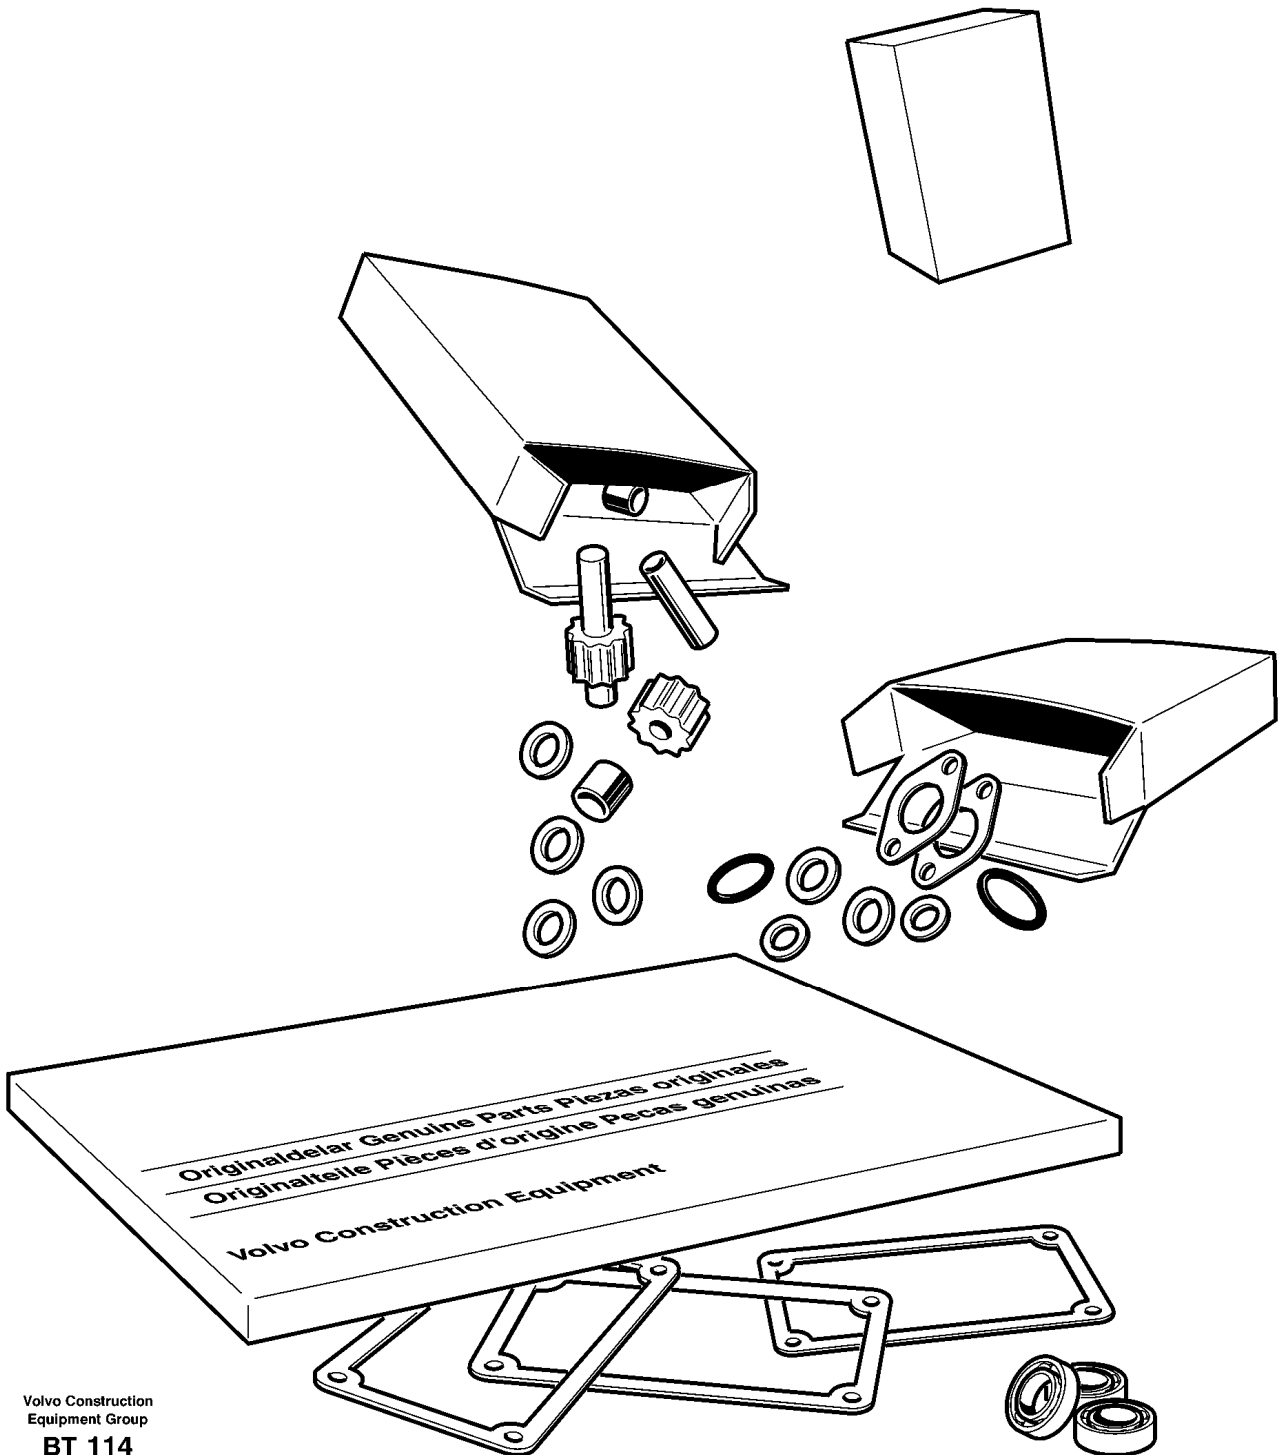

VOLVO

Construction Equipment

Date: 2014/2/24	Image id: BT114	Catalogue: 20014	Model: L110E
Brand: Volvo	Serial: 1002-2165, 60001-60631, 70201-70257	Group/Section: 210/50	Title: Repair kits for engine

Volvo Construction
Equipment Group
BT 114