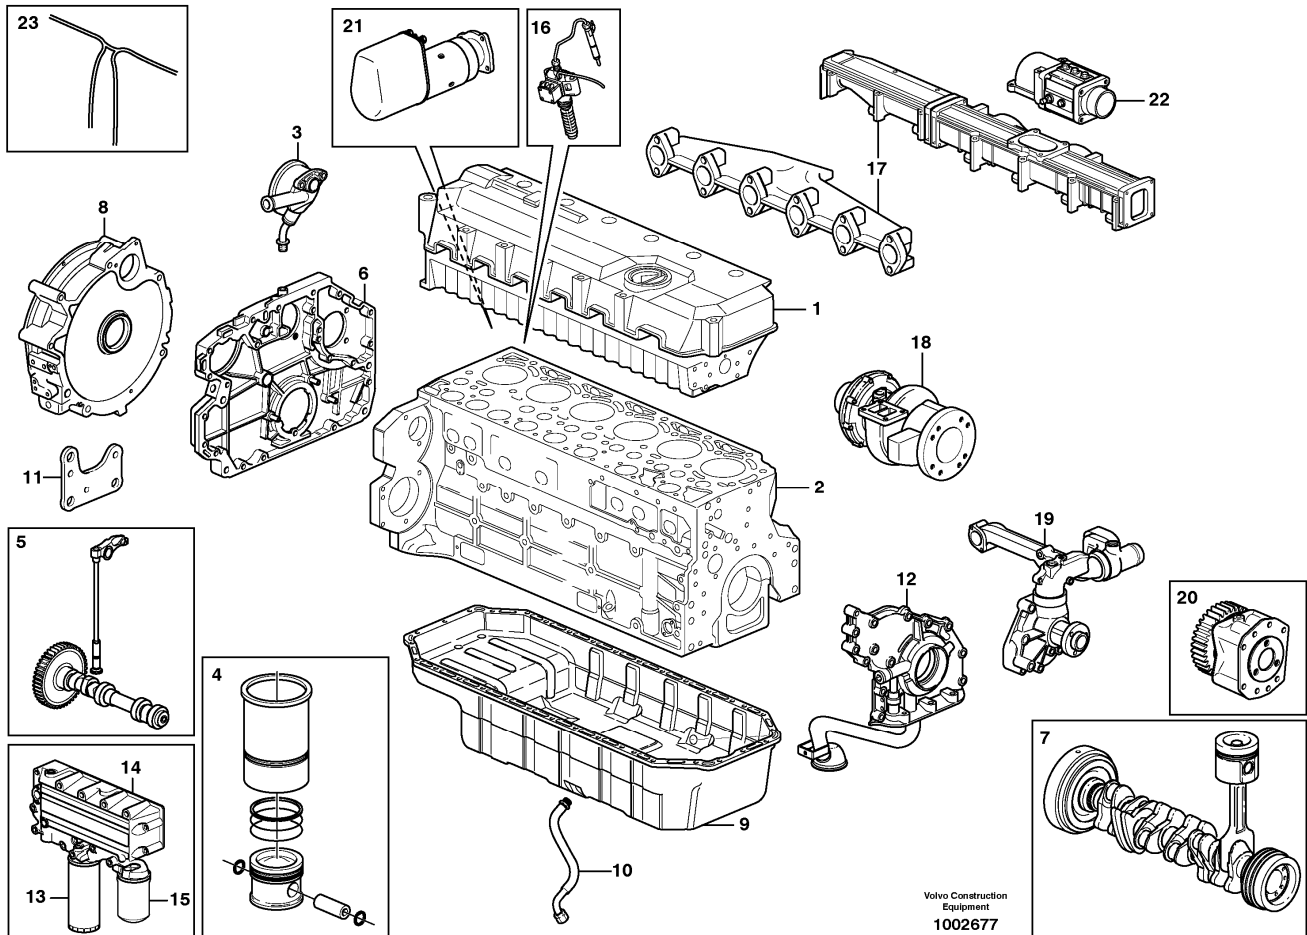

Date: 2014/2/24	Image id: 1002677	Catalogue: 20014	Model: L110E
Brand: Volvo	Serial: 1002-2165, 60001-60631, 70201-70257	Group/Section: 210/100	Title: Engine

Section option	Kit	Option description
VOE11173900		Engine VOLVO D7D LBE2
VOE33359		Wheel Loader L110E

Q1-Q5	Option	Option description	
Q1 11173900	VOE11173900	Engine VOLVO D7D LBE2	
Q2 33359	VOE33359	Wheel Loader L110E	

Pos	Part	Q1	Q2	Q3	Q4	Q5	PS	Kit	Description	Option(s)	Remark
	VOE11173900	1							Engine		D7 DLBE2
1		2							•Cylinder head		See ref 211/100
2		1							•Cylinder block		See ref 212/100
3		1							•Crankcase ventilation		See ref 212/150