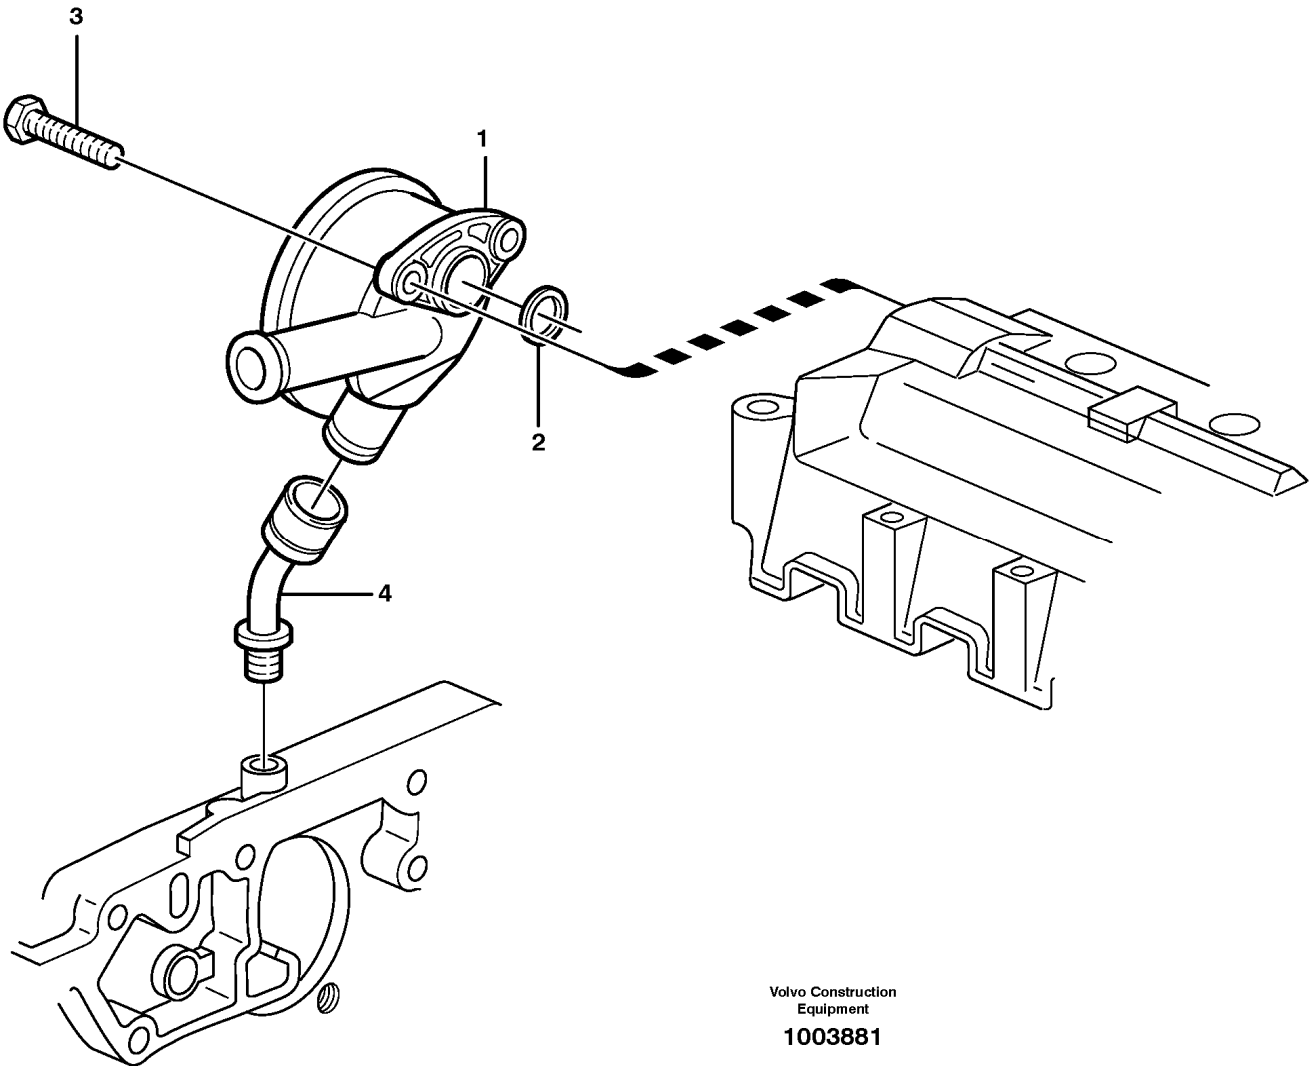

Date: 2014/2/24	Image id: 1003881	Catalogue: 20014	Model: L110E
Brand: Volvo	Serial: 1002-2165, 60001-60631, 70201-70257	Group/Section: 212/150	Title: Crankcase ventilation

Section option	Kit	Option description
VOE11173900		Engine VOLVO D7D LBE2

Pos	Part	Q1	Q2	Q3	Q4	Q5	PS	Kit	Description	Option(s)	Remark
1	VOE20412322	1							Pressure regulator		
2	VOE20405943	1							•Gasket		
3	VOE20450728	2							Bolt		
4	VOE20405938	1							Connector