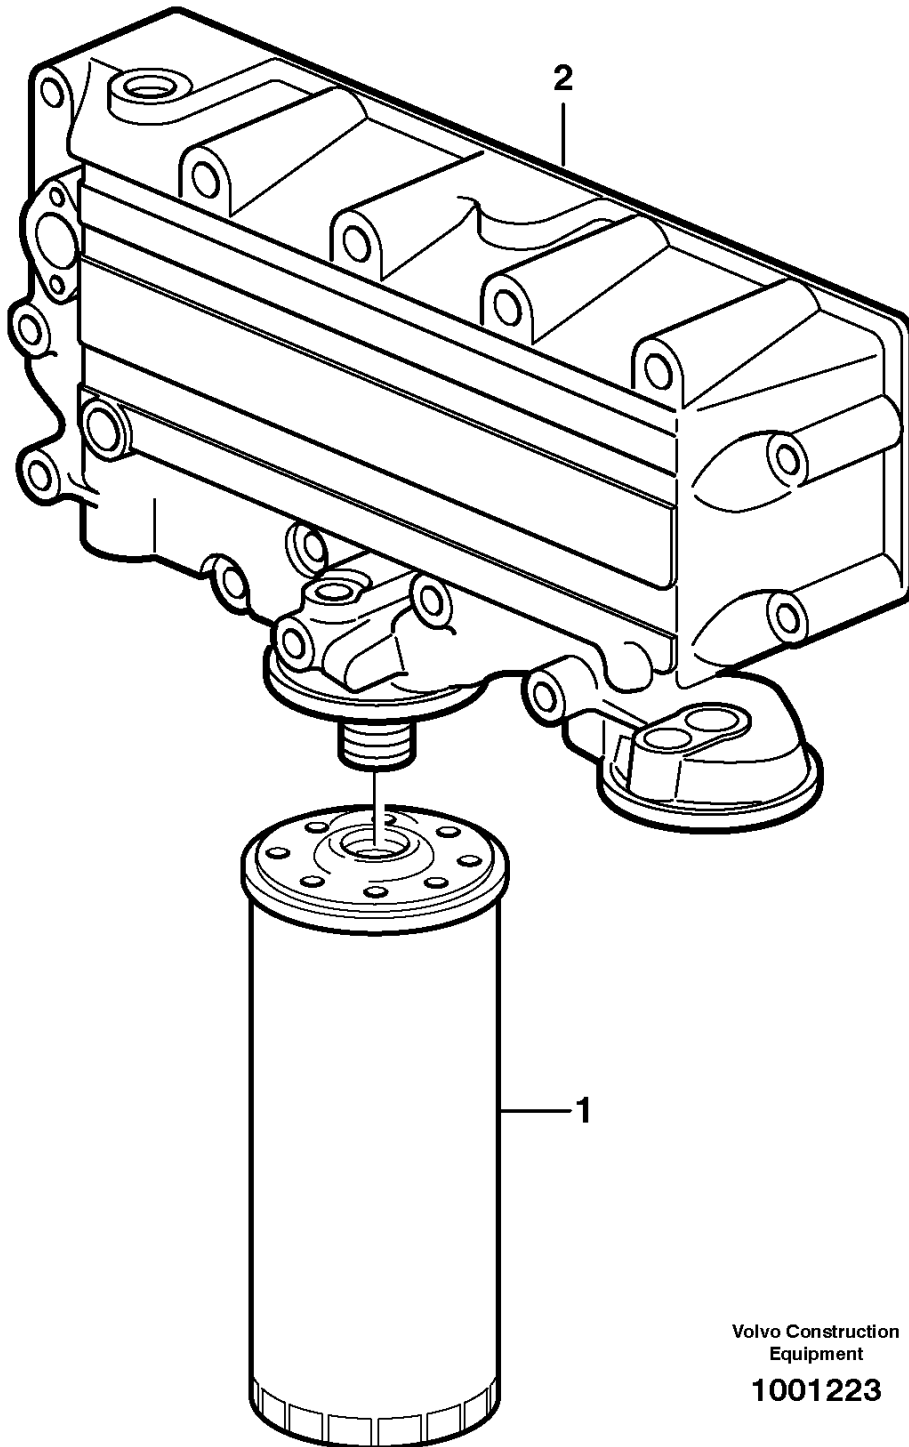

VOLVO

Construction Equipment

Date: 2014/2/24	Image id: 1001223	Catalogue: 20014	Model: L110E
Brand: Volvo	Serial: 1002-2165, 60001-60631, 70201-70257	Group/Section: 222/100	Title: Oil filter

Volvo Construction
Equipment
1001223

Section option	Kit	Option description