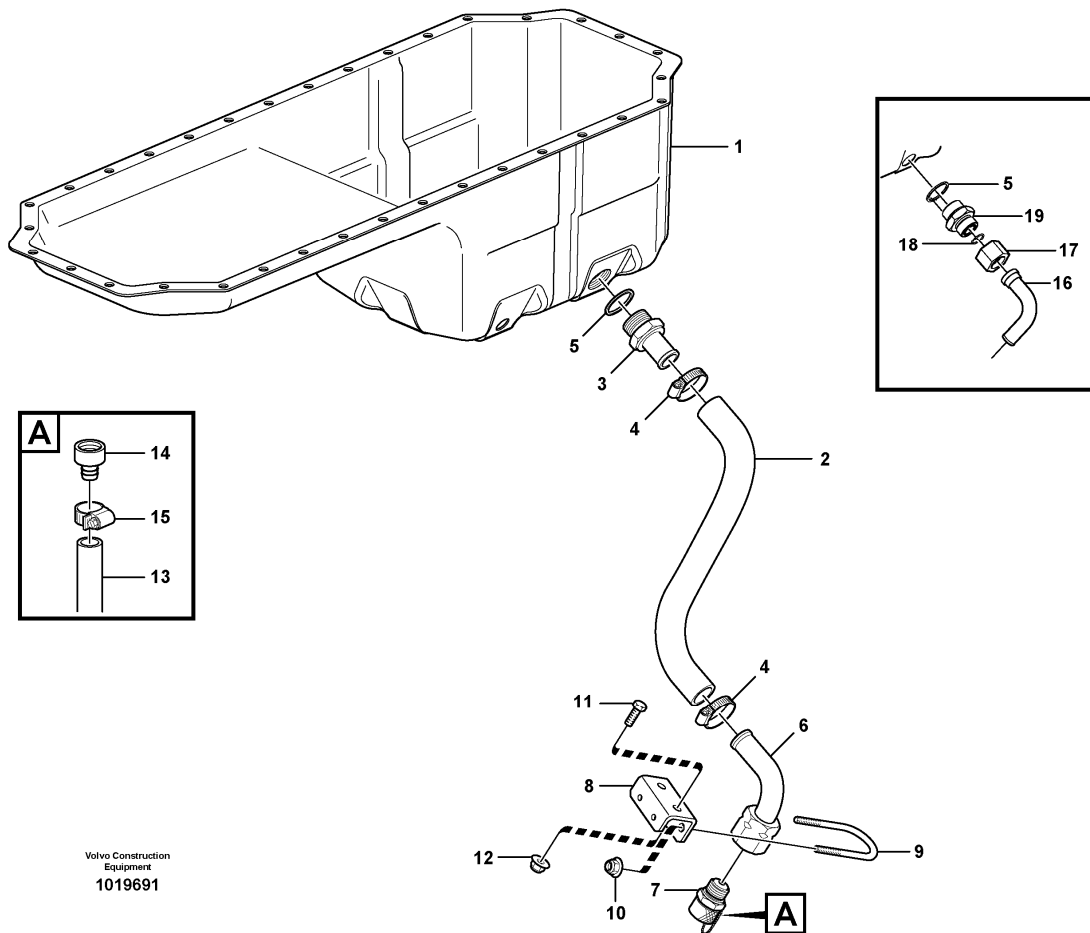

Date: 2014/2/24	Image id: 1019691	Catalogue: 20014	Model: L110E
Brand: Volvo	Serial: 1002-2165, 60001-60631, 70201-70257	Group/Section: 217/150	Title: Drain line, oil sump

Section option	Kit	Option description
VOE33359		Wheel Loader L110E

Pos	Part	Q1	Q2	Q3	Q4	Q5	PS	Kit	Description	Option(s)	Remark
1		1							Oil Pan		See ref 217/100
2	VOE13961193	REQ							Hydraulic hose		L = 360 MM
3	VOE11410016	1							Nipple		SER NO - 1065 SER NO - 60008 USA
4	VOE943475	2							Hose clamp		
5	VOE13947630	1							Gasket		
6	VOE11410017	1							Drain Tube		
7	VOE11054692	1							Valve		
8	VOE11130593	1							Bracket		
	VOE961614	2							•Weld nut		
9	VOE11130269	1							Clamp