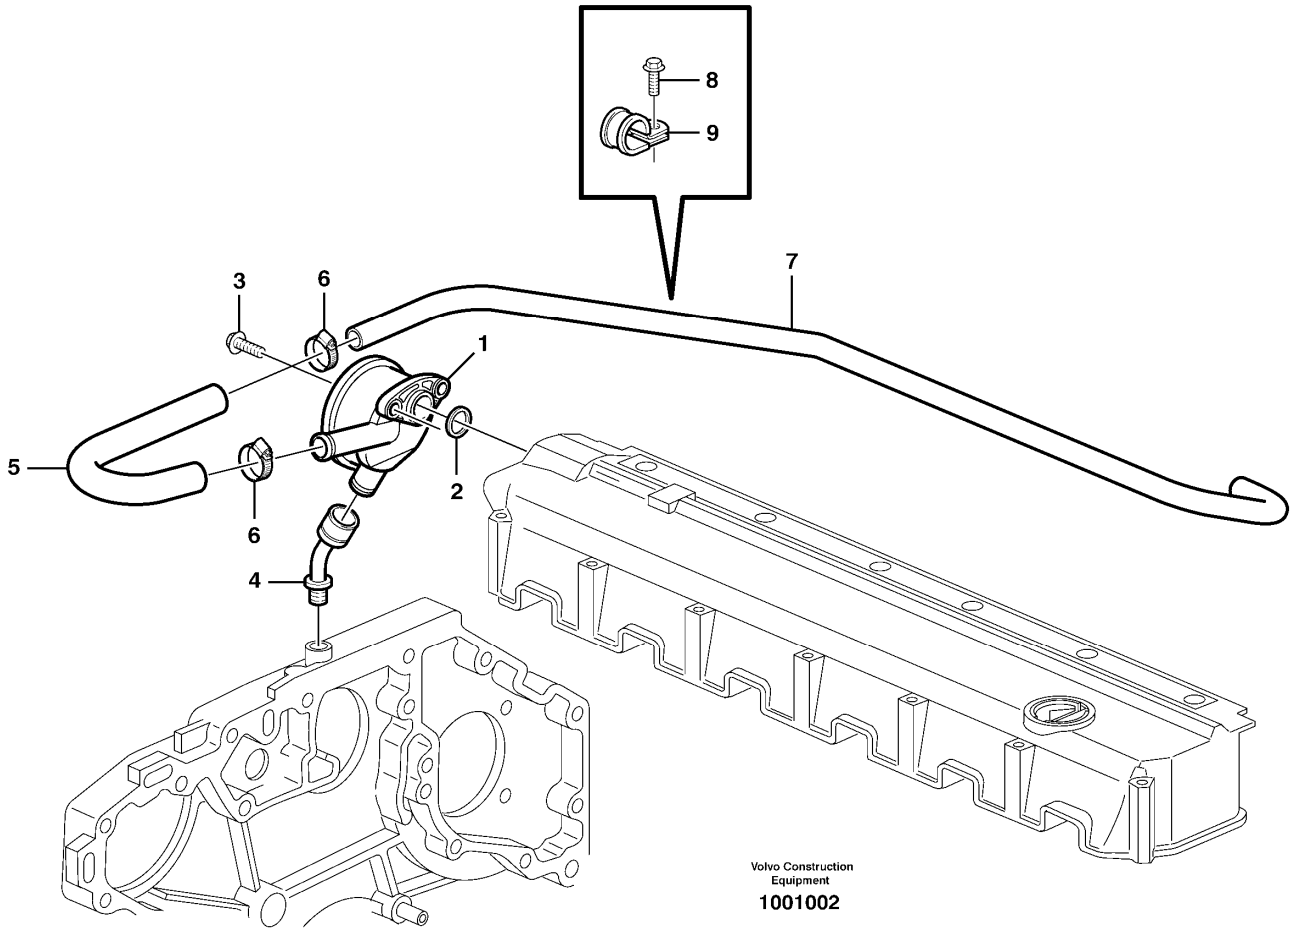

Date: 2013/10/11	Image id: 1001002	Catalogue: 20021	Model: EC180B LC
Brand: Volvo	Serial: 10001-12000	Group/Section: 212/200	Title: Crankcase ventilation

Section option	Kit	Option description
VOE8278916		Engine with Eu label EMISSION CERTIFICATED FROM EU

Q1-Q5	Option	Option description	
Q1 8278916	VOE8278916	Engine with Eu label EMISSION CERTIFICATED FROM EU	

Pos	Part	Q1	Q2	Q3	Q4	Q5	PS	Kit	Description	Option(s)	Remark
1	VOE20405626	1							Regulator		
2	VOE20405627	1							Gasket		
3	VOE20450728	2							Bolt		
4	VOE20405938	1							Connector		
5	VOE20459255	1							Tube		
6	VOE20405755	3							Clamping band		
7	VOE20459257	1							Breather pipe		(VOE20502313)
8	VOE20460055	1							Screw