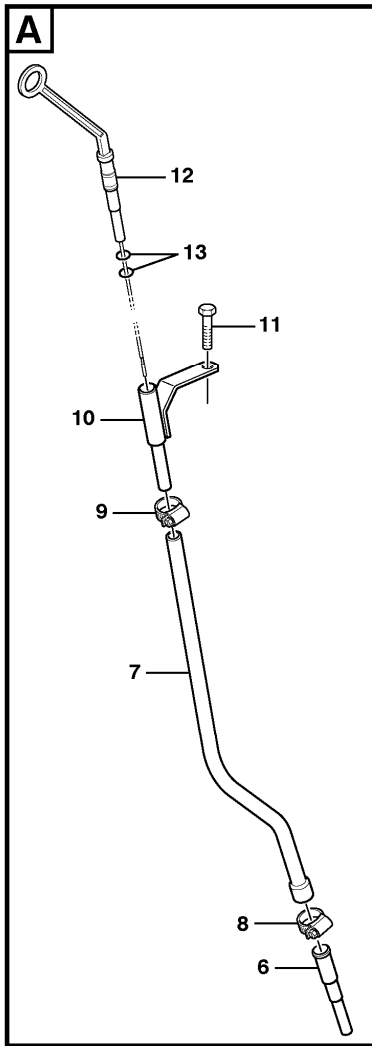

Date: 2013/10/11	Image id: 1004180	Catalogue: 20021	Model: EC180B LC
Brand: Volvo	Serial: 10001-12000	Group/Section: 217/100	Title: Oil sump

Volvo Construction
Equipment
1004180

Section option	Kit	Option description
VOE8278916		Engine with Eu label EMISSION CERTIFICATED FROM EU

Q1-Q5	Option	Option description
Q1 8278916	VOE8278916	Engine with Eu label EMISSION CERTIFICATED FROM EU

Pos	Part	Q1	Q2	Q3	Q4	Q5	PS	Kit	Description	Option(s)	Remark
1	VOE20482783	1							Oil pan		ENG - 01099344
1	VOE20840491	1							Oil Pan		ENG 01099345 -
	VOE20460022	1							Gasket		
2	VOE20450851	1							Drain valve		
3	VOE11700303	1					SS		Seal		(VOE7011998)