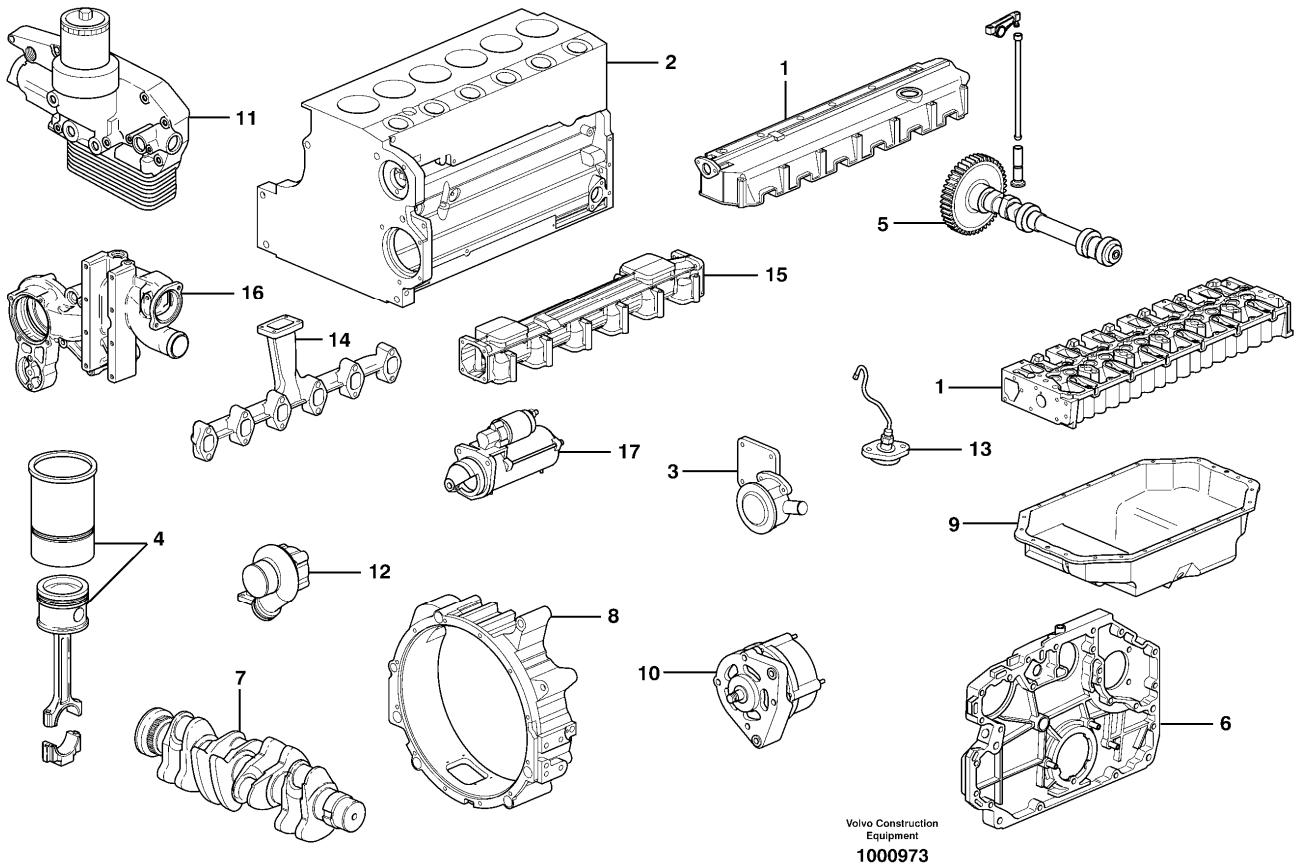

Date: 2013/10/11	Image id: 1000973	Catalogue: 20021	Model: EC180B LC
Brand: Volvo	Serial: 10001-12000	Group/Section: 210/200	Title: Engine

Section option	Kit	Option description
VOE8278916		Engine with Eu label EMISSION CERTIFICATED FROM EU

Q1-Q5	Option	Option description	
Q1 8278916	VOE8278916	Engine with Eu label EMISSION CERTIFICATED FROM EU	

Pos	Part	Q1	Q2	Q3	Q4	Q5	PS	Kit	Description	Option(s)	Remark
	VOE14519207	1							Engine		D6D EHE2
1		1							•Cylinder head		
2		1							•Cylinder block		
3		1							•Crankcase ventilation		
4		6							•Cylinder liner		
5		1							•Valve mechanism		
6		1							•Timing gear casing		
7		1							•Crankshaft		
8		1							•Flywheel Hsg