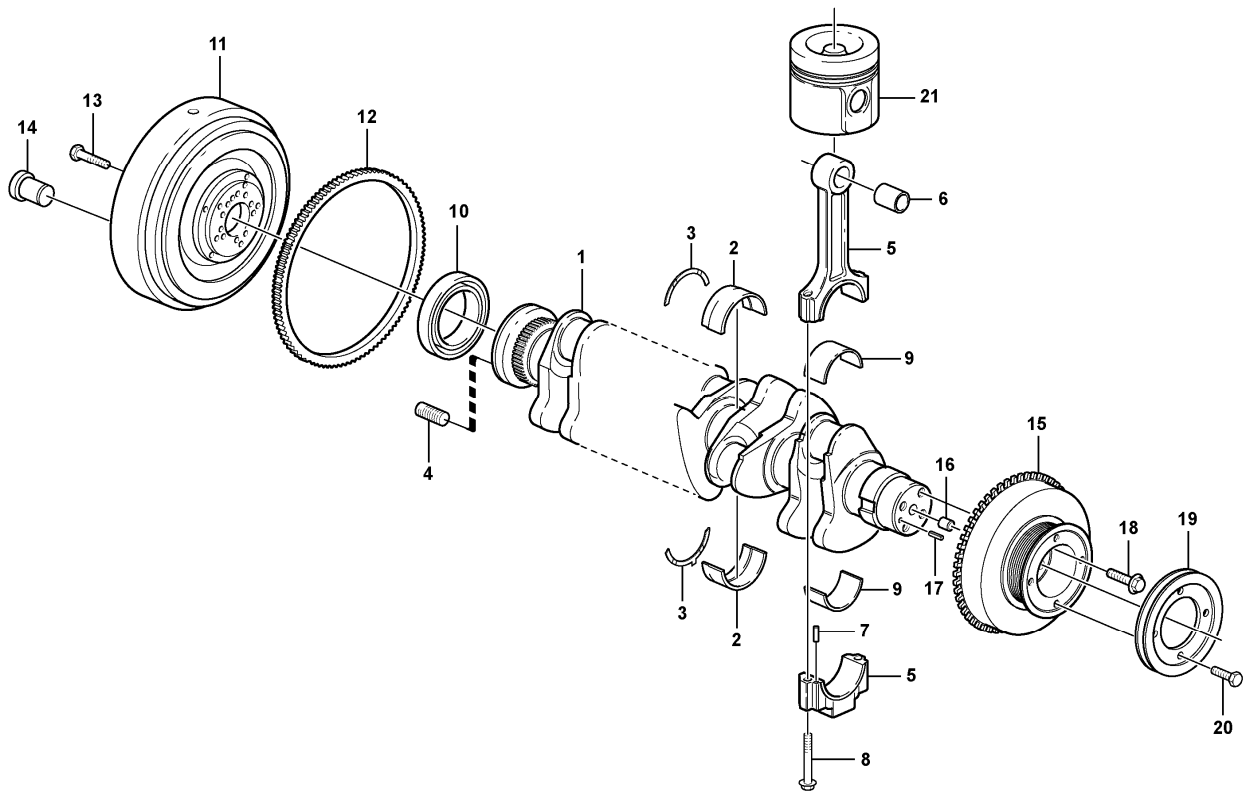

Date: 2013/10/11	Image id: 1035429	Catalogue: 20021	Model: EC180B LC
Brand: Volvo	Serial: 10001-12000	Group/Section: 216/100	Title: Crankshaft and related parts

Volvo Construction
Equipment
1035429

Section option	Kit	Option description
VOE8278916		Engine with Eu label EMISSION CERTIFICATED FROM EU

Q1-Q5	Option	Option description
Q1 8278916	VOE8278916	Engine with Eu label EMISSION CERTIFICATED FROM EU

Pos	Part	Q1	Q2	Q3	Q4	Q5	PS	Kit	Description	Option(s)	Remark
1	VOE20459146	1							Crankshaft		ENG - 851836
	VOE20769707	1					SS		Crankshaft		ENG 851837 - 1022416
	VOE21351400	1							Crankshaft		(VOE20785969)ENG 1022417 - 1099383
	VOE21351400	1							Crankshaft		(VOE20892713)ENG 1099384 -
2	VOE20459140	7							Main bearing		STD 84,00 MM
	VOE20459139	7							Main Bearing		U SZ 83,75 MM
3	VOE20459143	REQ							Washer		STD WID 10 MM THICK 2,0 MM