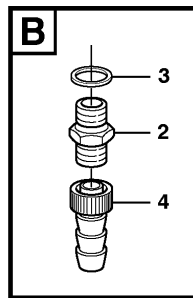

Date: 2013/10/11	Image id: 1004180	Catalogue: 20021	Model: EC180B LC
Brand: Volvo	Serial: 10001-12000	Group/Section: 217/100	Title: Oil sump

Volvo Construction
Equipment
1004180

Section option	Kit	Option description
VOE8278916		Engine with Eu label EMISSION CERTIFICATED FROM EU

Q1-Q5	Option	Option description
Q1 8278916	VOE8278916	Engine with Eu label EMISSION CERTIFICATED FROM EU

Pos	Part	Q1	Q2	Q3	Q4	Q5	PS	Kit	Description	Option(s)	Remark
1	VOE20482783	1							Oil pan		ENG - 01099344
1	VOE20840491	1							Oil Pan		ENG 01099345 -
	VOE20460022	1							Gasket		
2	VOE20450851	1							Drain valve		
3	VOE11700303	1					SS		Seal		(VOE7011998)