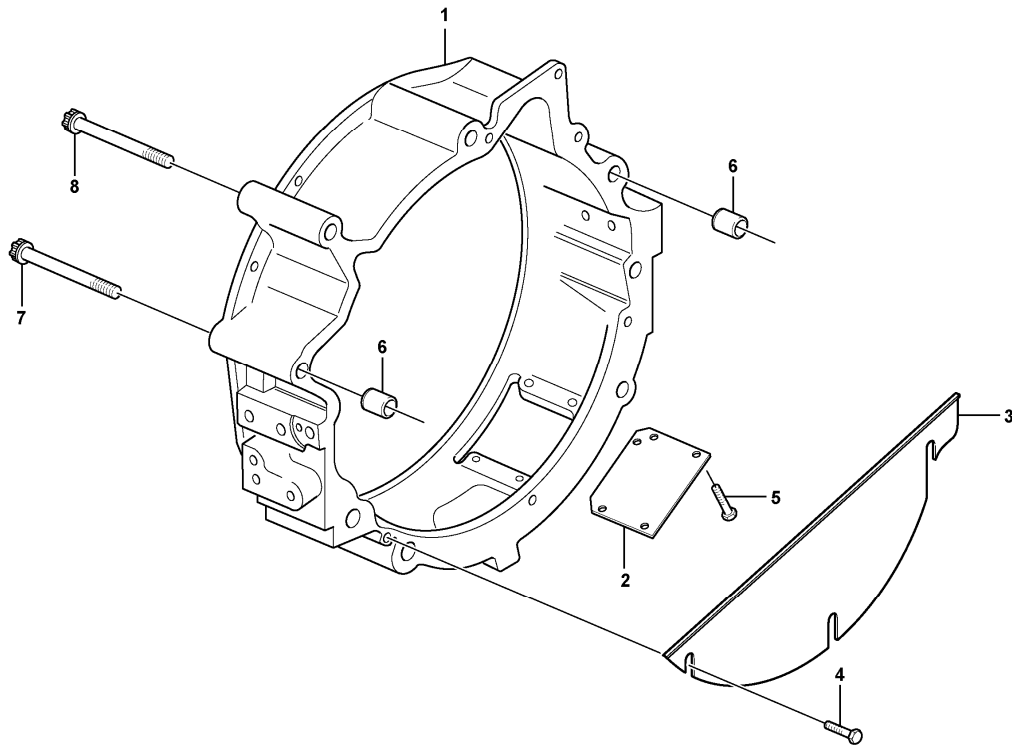

Date: 2013/10/11	Image id: 1027113	Catalogue: 20021	Model: EC180B LC
Brand: Volvo	Serial: 10001-12000	Group/Section: 216/200	Title: Flywheel housing

Volvo Construction
Equipment
1027113

Section option	Kit	Option description
VOE8278916		Engine with Eu label EMISSION CERTIFICATED FROM EU

Q1-Q5	Option	Option description	
Q1 8278916	VOE8278916	Engine with Eu label EMISSION CERTIFICATED FROM EU	

Pos	Part	Q1	Q2	Q3	Q4	Q5	PS	Kit	Description	Option(s)	Remark
1	VOE21018780	1							Flywheel Hsg		(VOE20744652)ENG - 01099408
1	VOE21018780	1							Flywheel Hsg		(VOE21044436)ENG 01099409 -
2	VOE20547288	1							•Cover Plate		
3	VOE20459989	1							•Cover		
4	VOE20405729	3							•Screw		
5	VOE20405729	4							•Screw		
6	VOE20585971	2							Bushing