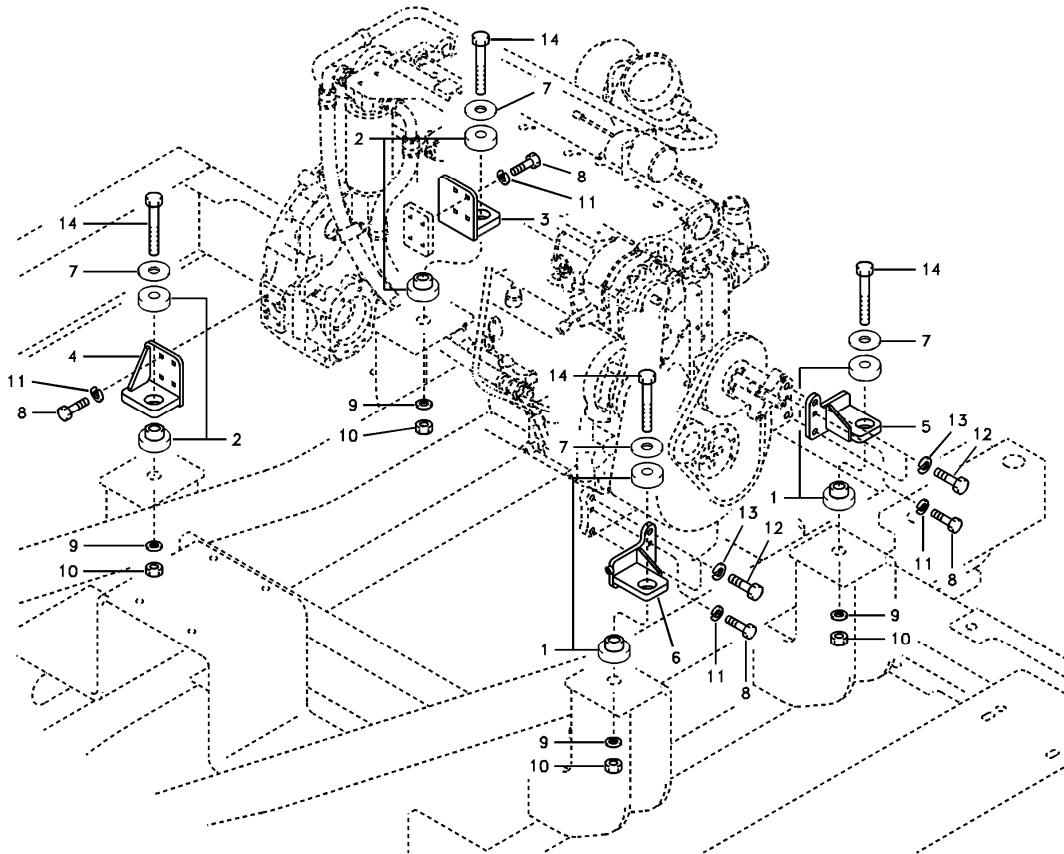

Date: 2013/10/11	Image id: 1004719	Catalogue: 20021	Model: EC180B LC
Brand: Volvo	Serial: 10001-12000	Group/Section: 218/100	Title: Engine mount

Volvo Construction
Equipment
1004719

Section option	Kit	Option description
VOE8278983		Basic Machine EC180B

Q1-Q5	Option	Option description
Q1 8278983	VOE8278983	Basic Machine EC180B

Pos	Part	Q1	Q2	Q3	Q4	Q5	PS	Kit	Description	Option(s)	Remark
1	VOE14526154	2							Cushion		
2	VOE14528380	2							Cushion		
3	VOE14515727	1							Bracket		
4	VOE14515728	1							Bracket		
5	VOE14515725	1							Bracket		
6	VOE14515726	1							Bracket		
7	VOE14526169	4							Plate		
8	SA9011-11207	10							Bolt		
9	SA9211-22000	4							Washer