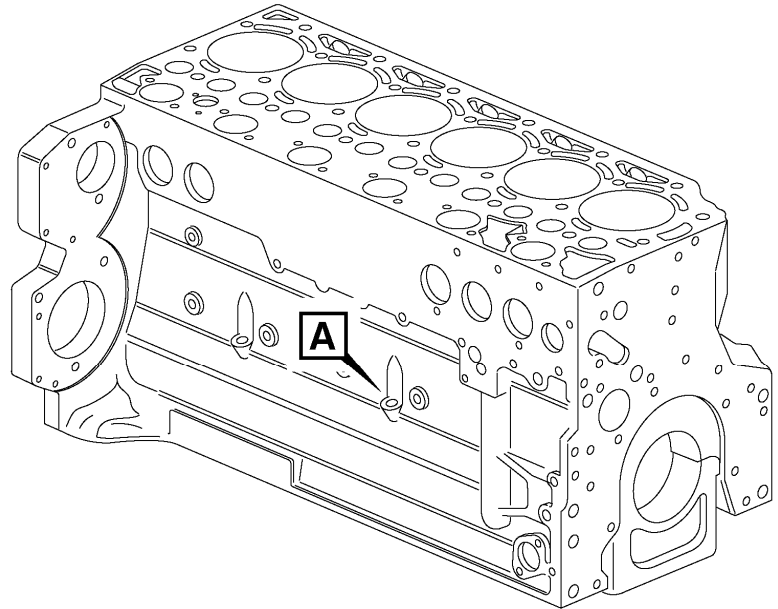

Date: 2013/10/11	Image id: 1004180	Catalogue: 20021	Model: EC180B LC
Brand: Volvo	Serial: 10001-12000	Group/Section: 217/100	Title: Oil sump

Volvo Construction
Equipment
1004180

Section option	Kit	Option description
VOE8278916		Engine with Eu label EMISSION CERTIFICATED FROM EU

Q1-Q5	Option	Option description
Q1 8278916	VOE8278916	Engine with Eu label EMISSION CERTIFICATED FROM EU

Pos	Part	Q1	Q2	Q3	Q4	Q5	PS	Kit	Description	Option(s)	Remark
1	VOE20482783	1							Oil pan		ENG - 01099344
1	VOE20840491	1							Oil Pan		ENG 01099345 -
	VOE20460022	1							Gasket		
2	VOE20450851	1							Drain valve		
3	VOE11700303	1					SS		Seal		(VOE7011998)