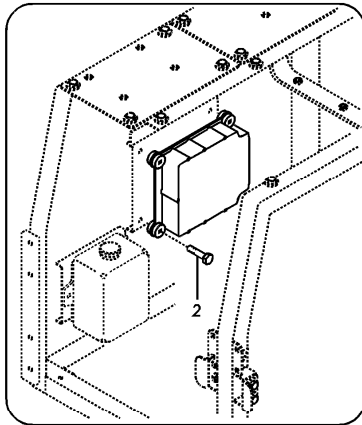

Date: 2013/10/11	Image id: 1007437	Catalogue: 20021	Model: EC180B LC
Brand: Volvo	Serial: 10001-12000	Group/Section: 210/100	Title: Engine

Volvo Construction
Equipment
1007437

Section option	Kit	Option description
VOE8278916		Engine with Eu label EMISSION CERTIFICATED FROM EU
VOE8278470	VOE14520500	Leak-off line for slope-rotator on basic machine