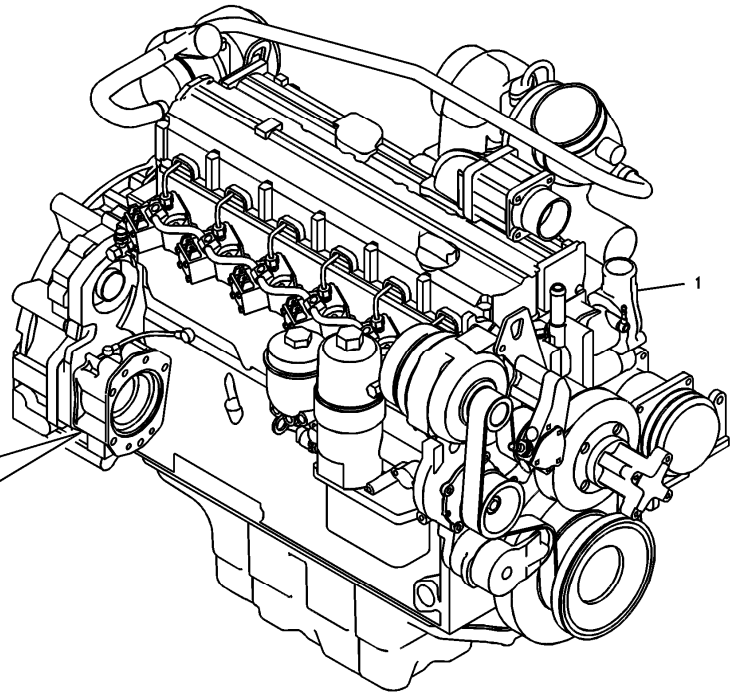

Date: 2013/10/11	Image id: 1007437	Catalogue: 20021	Model: EC180B LC
Brand: Volvo	Serial: 10001-12000	Group/Section: 210/100	Title: Engine

Volvo Construction
Equipment
1007437

Section option	Kit	Option description
VOE8278916		Engine with Eu label EMISSION CERTIFICATED FROM EU
VOE8278470	VOE14520500	Leak-off line for slope-rotator on basic machine