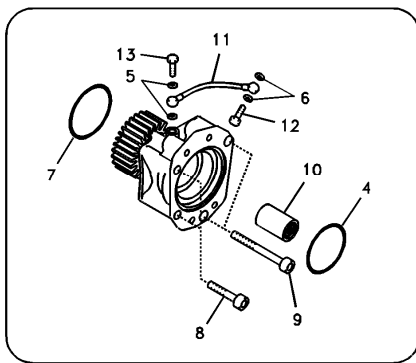

Date: 2013/10/11	Image id: 1007437	Catalogue: 20021	Model: EC180B LC
Brand: Volvo	Serial: 10001-12000	Group/Section: 210/100	Title: Engine

Volvo Construction
Equipment
1007437

Section option	Kit	Option description
VOE8278916		Engine with Eu label EMISSION CERTIFICATED FROM EU
VOE8278470	VOE14520500	Leak-off line for slope-rotator on basic machine