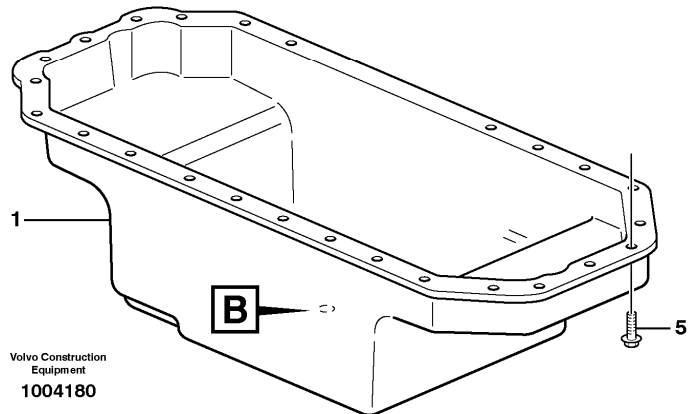

Date: 2013/10/11	Image id: 1004180	Catalogue: 20021	Model: EC180B LC
Brand: Volvo	Serial: 10001-12000	Group/Section: 217/100	Title: Oil sump

Volvo Construction
Equipment
1004180

Section option	Kit	Option description
VOE8278916		Engine with Eu label EMISSION CERTIFICATED FROM EU

Q1-Q5	Option	Option description
Q1 8278916	VOE8278916	Engine with Eu label EMISSION CERTIFICATED FROM EU

Pos	Part	Q1	Q2	Q3	Q4	Q5	PS	Kit	Description	Option(s)	Remark
1	VOE20482783	1							Oil pan		ENG - 01099344
1	VOE20840491	1							Oil Pan		ENG 01099345 -
	VOE20460022	1							Gasket		
2	VOE20450851	1							Drain valve		
3	VOE11700303	1					SS		Seal		(VOE7011998)