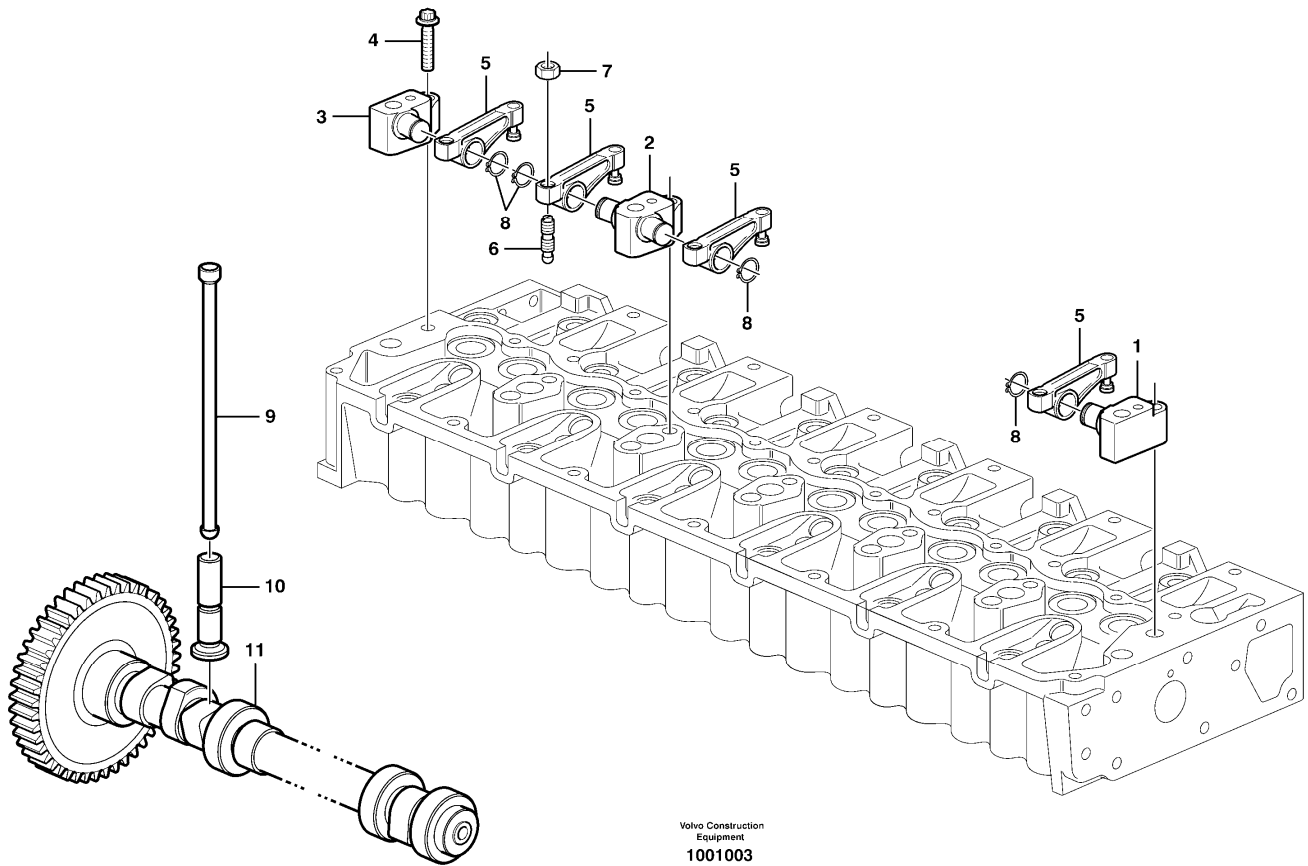

Date: 2013/10/11	Image id: 1001003	Catalogue: 20021	Model: EC180B LC
Brand: Volvo	Serial: 10001-12000	Group/Section: 214/100	Title: Valve mechanism

Section option	Kit	Option description
VOE8278916		Engine with Eu label EMISSION CERTIFICATED FROM EU

Q1-Q5	Option	Option description	
Q1 8278916	VOE8278916	Engine with Eu label EMISSION CERTIFICATED FROM EU	

Pos	Part	Q1	Q2	Q3	Q4	Q5	PS	Kit	Description	Option(s)	Remark
1	VOE20459848	1							Bracket		
2	VOE20459847	5							Bracket		
3	VOE20459849	1							Bracket		
4	VOE20459853	7							Screw		
5	VOE20459850	12							Rocker arm		ENG - 01099409
5	VOE21448926	12							Rocker arm		(VOE20792876)ENG 01099410 -
6	VOE20405524	12							Screw		
7	VOE11700373	12							Nut		
8	VOE945495	12							Retaining ring