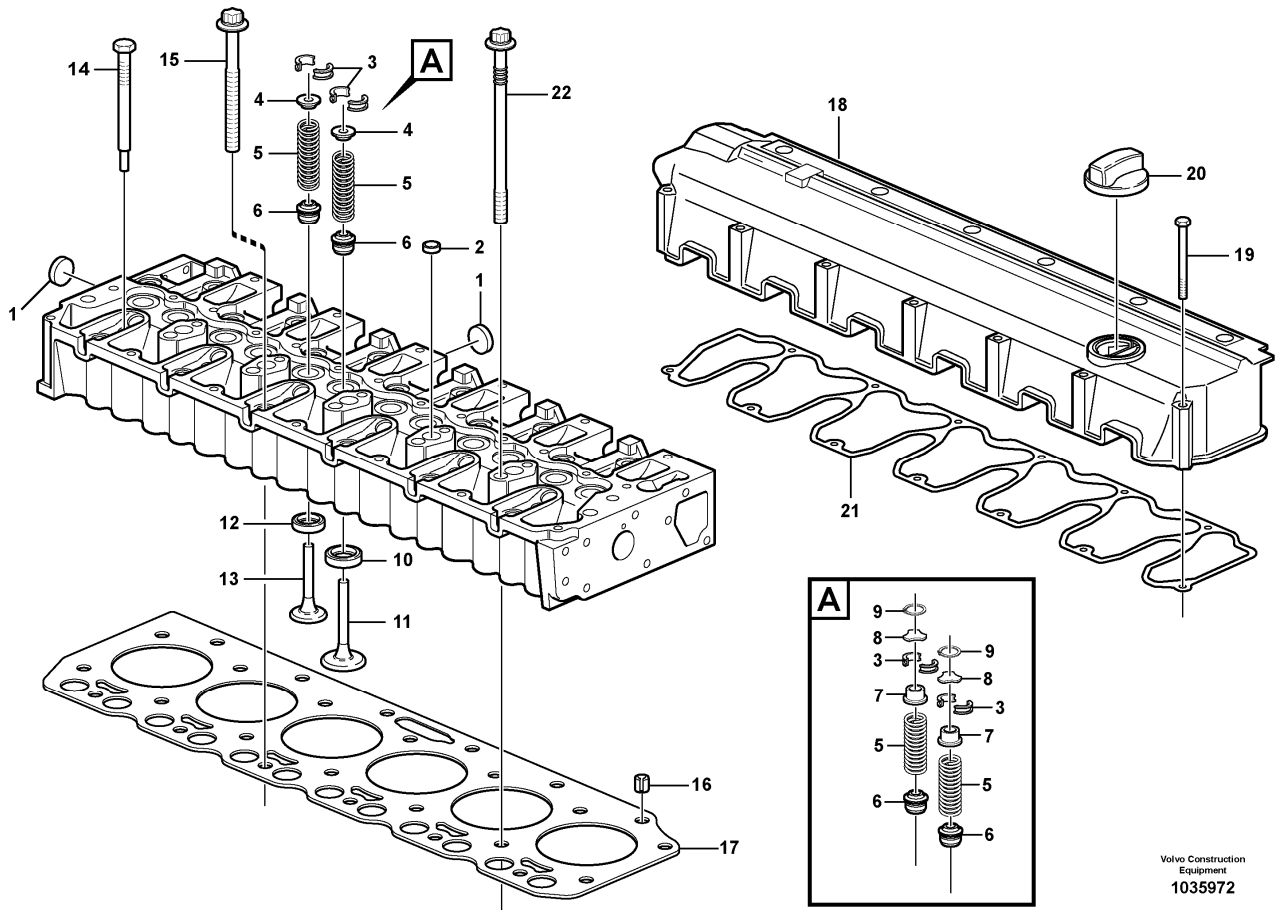

Date: 2013/10/11	Image id: 1035972	Catalogue: 20021	Model: EC180B LC
Brand: Volvo	Serial: 10001-12000	Group/Section: 211/100	Title: Cylinder head

Volvo Construction
Equipment
1035972

Section option	Kit	Option description
VOE8278916		Engine with Eu label EMISSION CERTIFICATED FROM EU

Q1-Q5	Option	Option description
Q1 8278916	VOE8278916	Engine with Eu label EMISSION CERTIFICATED FROM EU

Pos	Part	Q1	Q2	Q3	Q4	Q5	PS	Kit	Description	Option(s)	Remark
	VOE20747867	1							Cylinder head		(VOE20498711)ENG - 1031803
	VOE20747867	1							Cylinder head		ENG 1031804 - 2006/01
	VOE21055823	1							Cylinder head		ENG 2006/02 -
1	VOE20412745	5							•Core plug		
2	VOE20412733	5							•Core plug		
3	VOE20459857	24							•Valve sleeve		
4	VOE20535037	12							•Washer		ENG - 2006/01