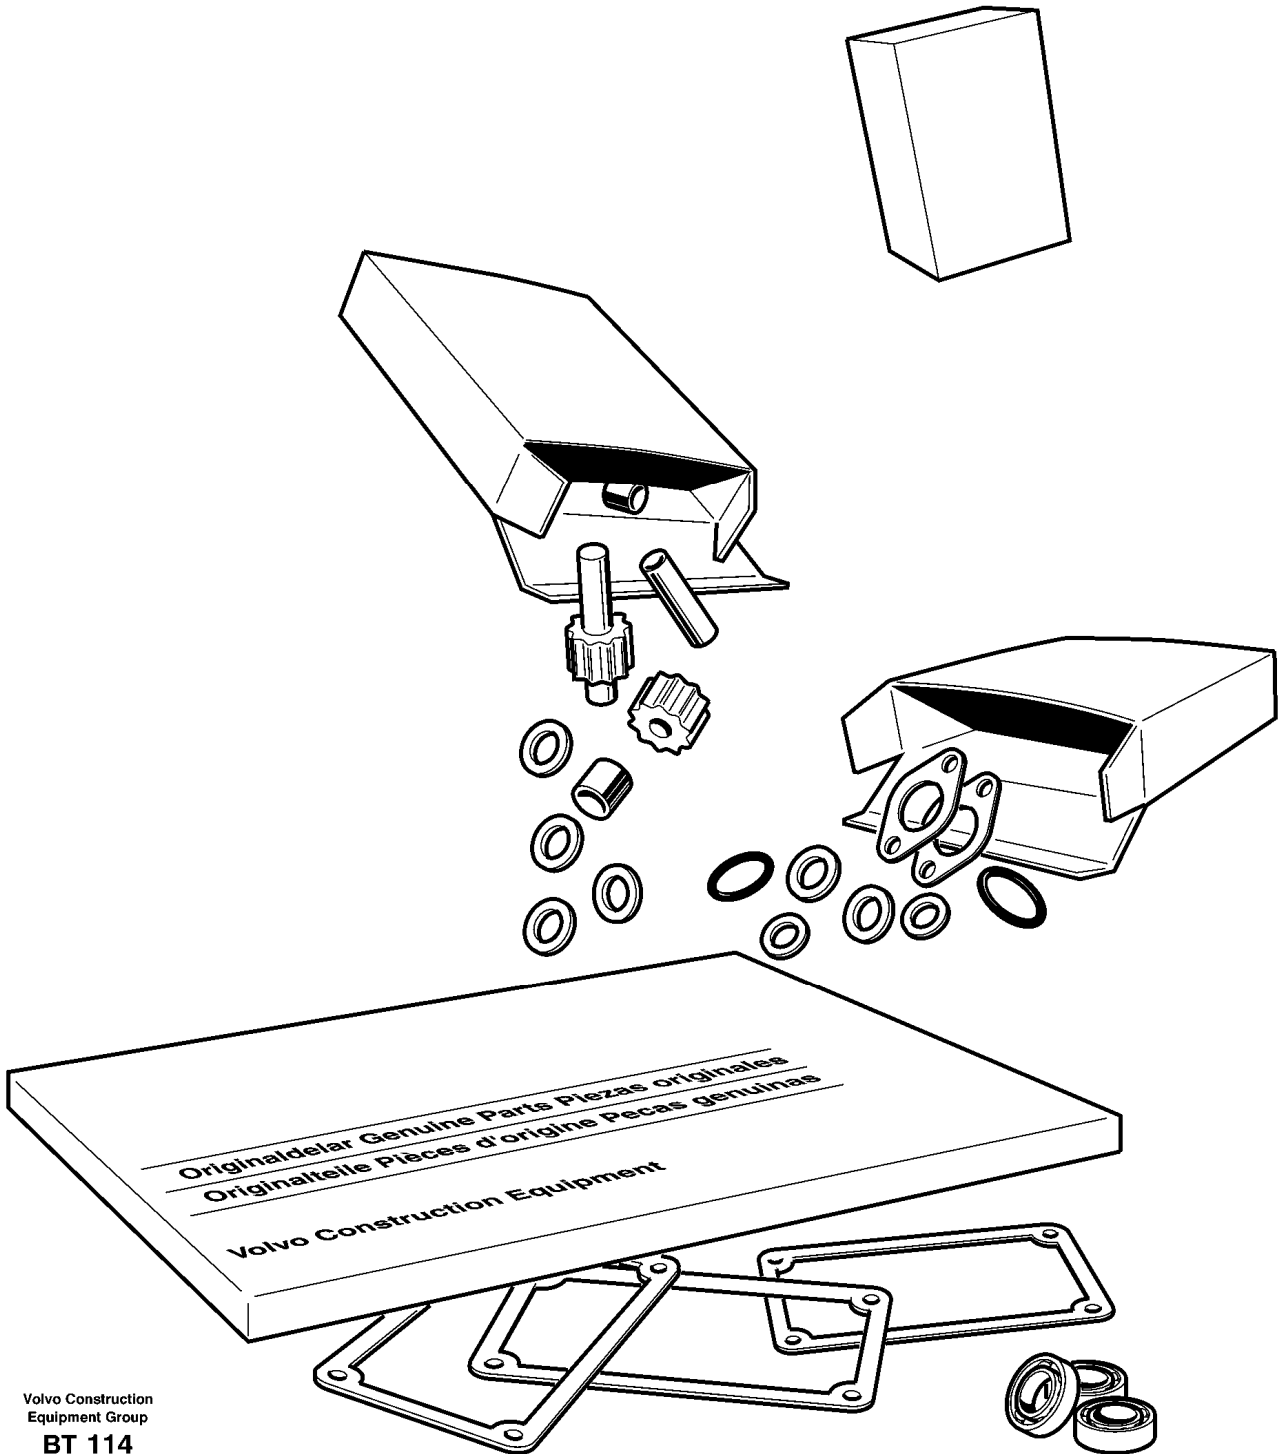

Date: 2013/10/11	Image id: BT114	Catalogue: 20021	Model: EC180B LC
Brand: Volvo	Serial: 10001-12000	Group/Section: 210/300	Title: Repair kits for engine

Volvo Construction
Equipment Group
BT 114

Q1-Q5	Option	Option description