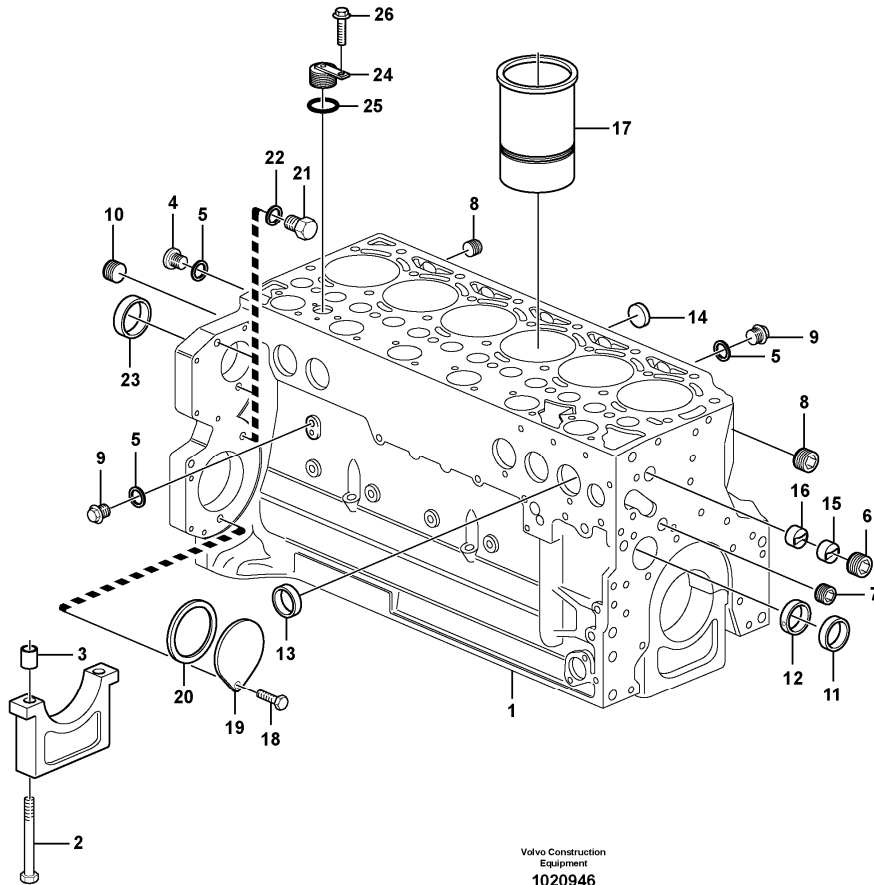

Date: 2013/10/11	Image id: 1020946	Catalogue: 20021	Model: EC180B LC
Brand: Volvo	Serial: 10001-12000	Group/Section: 212/100	Title: Cylinder block

Section option	Kit	Option description
VOE8278916		Engine with Eu label EMISSION CERTIFICATED FROM EU

Q1-Q5	Option	Option description	
Q1 8278916	VOE8278916	Engine with Eu label EMISSION CERTIFICATED FROM EU	

Pos	Part	Q1	Q2	Q3	Q4	Q5	PS	Kit	Description	Option(s)	Remark
1	VOE20533309	1					SS		Cylinder Block		ENG - 01060658
1	VOE20785815	1					SS		Cylinder Block		ENG 01060659 - 01099383
1	VOE21009708	1							Crankcase		ENG 01099384 -
2	VOE20460006	14							•Screw		ENG - 01099383
3	VOE20460001	14							•Bushing		ENG - 01099383
4	VOE945065	1							•Plug		
5	VOE13969011	3							•Gasket		
6	VOE20405717	1							•Plug