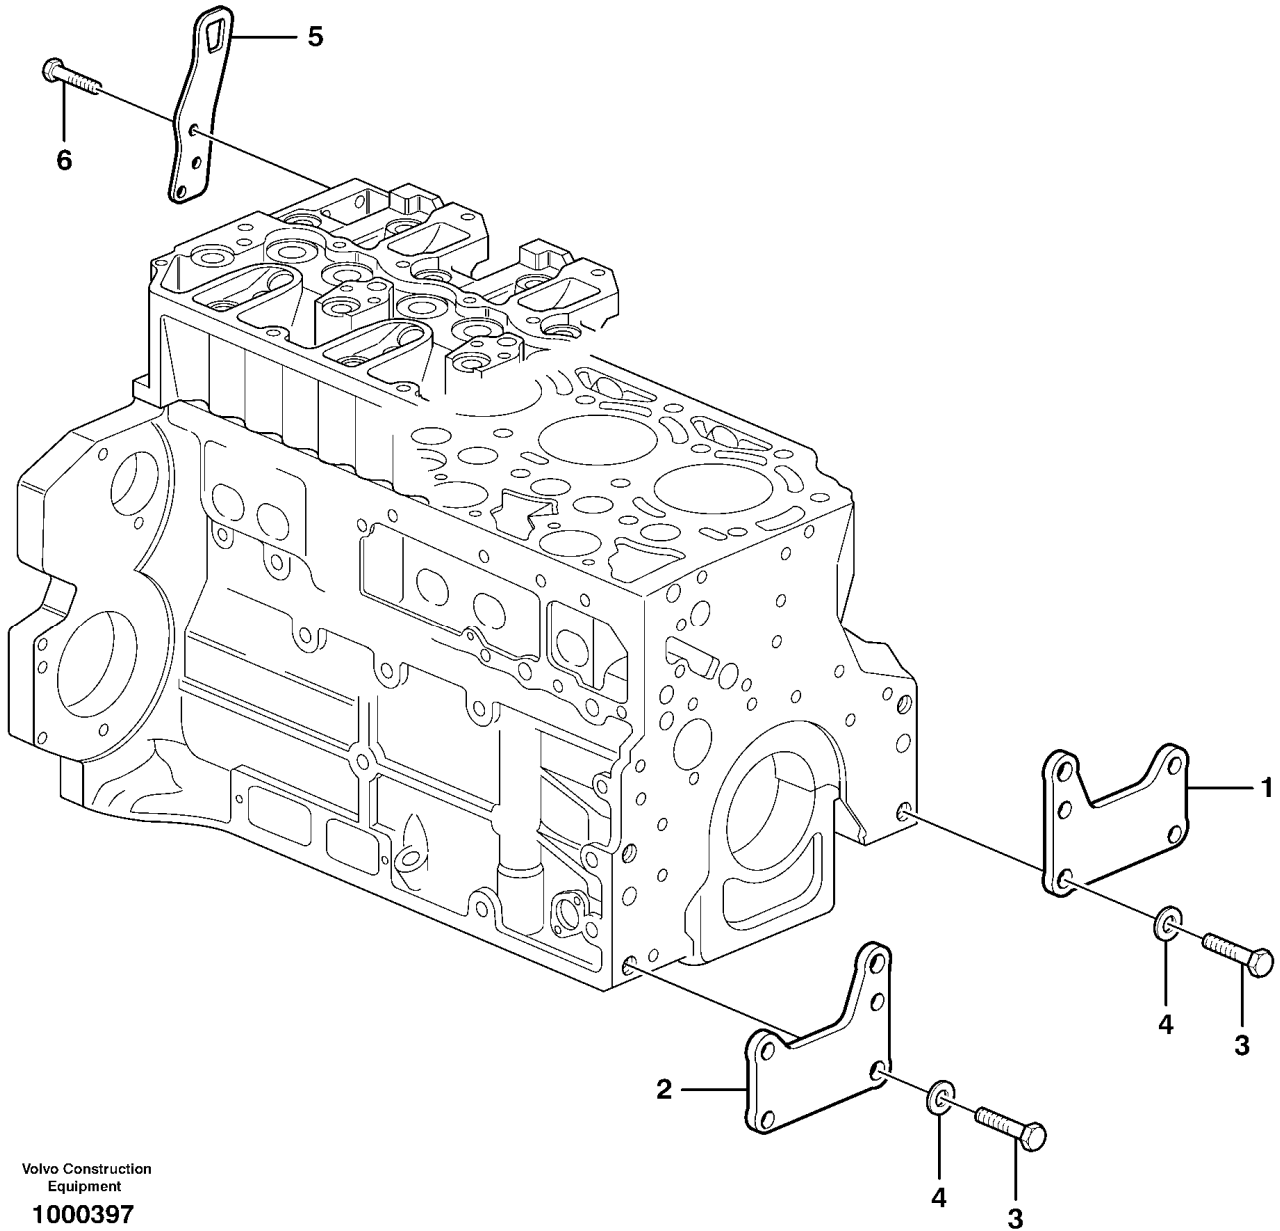

Date: 2013/10/11	Image id: 1000397	Catalogue: 20021	Model: EC180B LC
Brand: Volvo	Serial: 10001-12000	Group/Section: 218/200	Title: Engine mounting

Section option	Kit	Option description
VOE8278916		Engine with Eu label EMISSION CERTIFICATED FROM EU

Q1-Q5	Option	Option description	
Q1 8278916	VOE8278916	Engine with Eu label EMISSION CERTIFICATED FROM EU	

Pos	Part	Q1	Q2	Q3	Q4	Q5	PS	Kit	Description	Option(s)	Remark
1	VOE20723978	1							Bracket