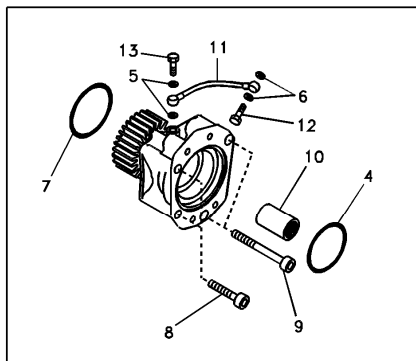

Date: 2013/10/6	Image id: 1007772	Catalogue: 56142	Model: EC140B LC
Brand: Volvo	Serial: 10001-15000, 20001-22000	Group/Section: 210/100	Title: Engine

Volvo Construction
Equipment
1007772

Section option	Kit	Option description
VOE8277787		Basic Machine EC140B
VOE8278918		Engine with Epa label EMISSION CERTIFICATED FROM EPA
VOE8278919		Engine with Eu label EMISSION CERTIFICATED FROM EU
VOE8278920		Engine without Epa label INT AND KOREAN MARKET
VOE8277992	VOE14515980	Leak-off line for slope-rotator on basic machine