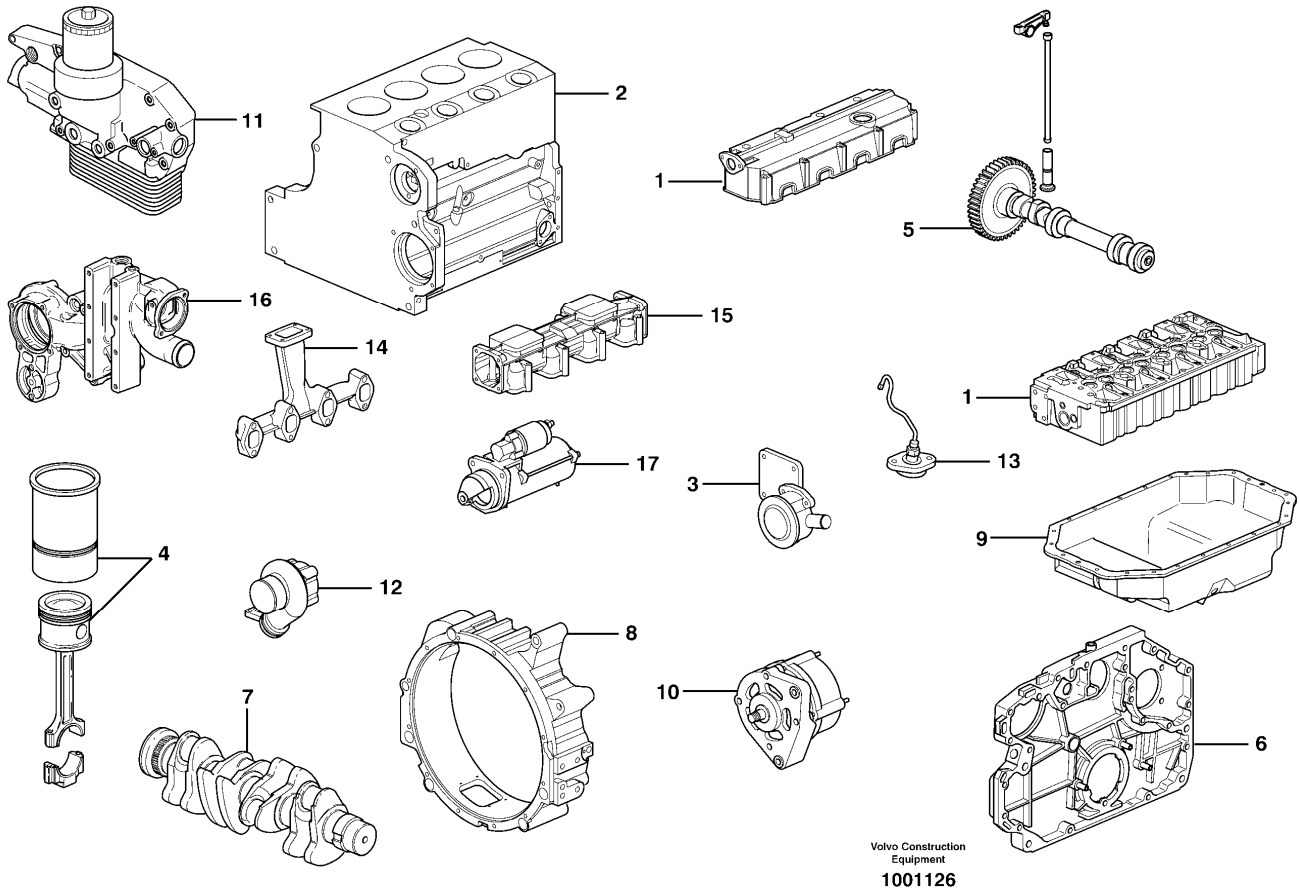

Date: 2013/10/6	Image id: 1001126	Catalogue: 56142	Model: EC140B LC
Brand: Volvo	Serial: 10001-15000, 20001-22000	Group/Section: 210/200	Title: Engine

Section option	Kit	Option description
VOE8277787		Basic Machine EC140B
VOE8278918		Engine with Epa label EMISSION CERTIFICATED FROM EPA
VOE8278919		Engine with Eu label EMISSION CERTIFICATED FROM EU
VOE8278920		Engine without Epa label INT AND KOREAN MARKET

Q1-Q5	Option	Option description	
Q1 8277787 S/N -10705	VOE8277787	Basic Machine EC140B	
Q2 8278918 S/N 10706-	VOE8278918	Engine with Epa label EMISSION CERTIFICATED FROM EPA	
Q3 8278919 S/N 10706-	VOE8278919	Engine with Eu label EMISSION CERTIFICATED FROM EU	
Q4 8278920 S/N 10706-	VOE8278920	Engine without Epa label INT AND KOREAN MARKET