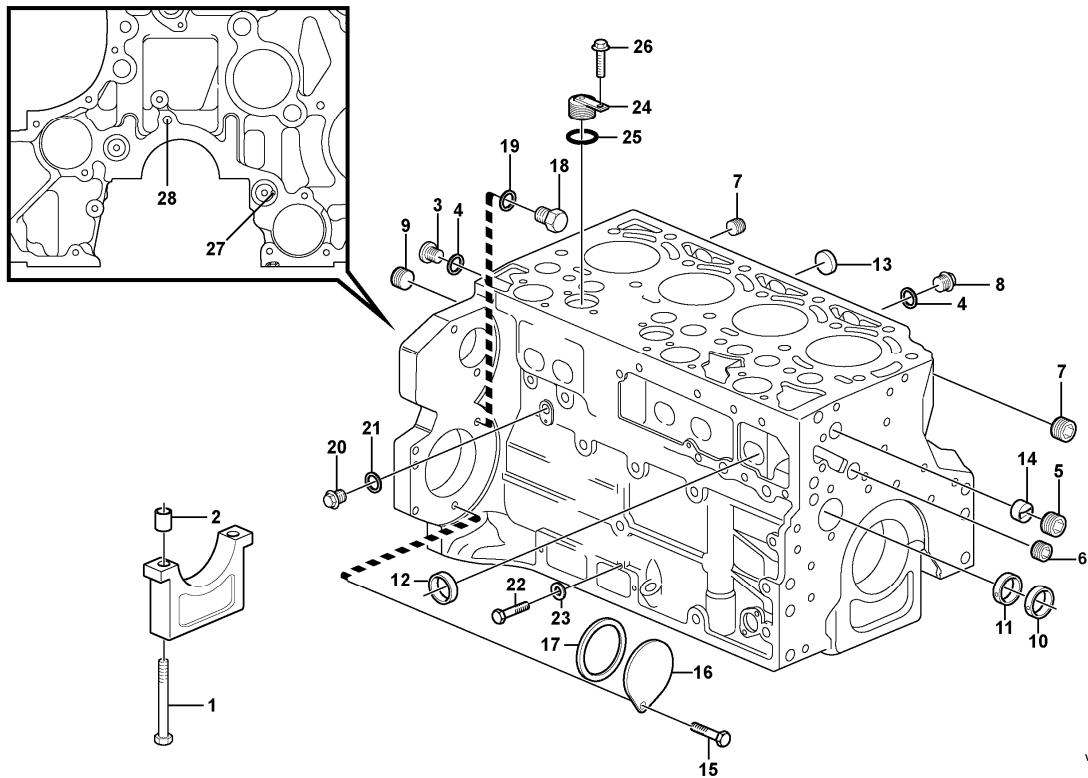

Date: 2013/10/6	Image id: 1057333	Catalogue: 56142	Model: EC140B LC
Brand: Volvo	Serial: 10001-15000, 20001-22000	Group/Section: 212/150	Title: Cylinder block ENGINE 14521396, 14521397, 14521398

Volvo Construction
Equipment
1057333

Section option	Kit	Option description
VOE8278918		Engine with Epa label EMISSION CERTIFICATED FROM EPA
VOE8278919		Engine with Eu label EMISSION CERTIFICATED FROM EU
VOE8278920		Engine without Epa label INT AND KOREAN MARKET

Q1-Q5	Option	Option description	
Q1 8278918	VOE8278918	Engine with Epa label EMISSION CERTIFICATED FROM EPA	See footnote 2342)
Q2 8278919	VOE8278919	Engine with Eu label EMISSION CERTIFICATED FROM EU	See footnote 2342)
Q3 8278920	VOE8278920	Engine without Epa label INT AND KOREAN MARKET	See footnote 2342)

Pos	Part	Q1	Q2	Q3	Q4	Q5	PS	Kit	Description	Option(s)	Remark
	VOE24425842	1	1	1			SS		Crankcase		ENG - 1064049
	VOE20791246	1	1	1					Cylinder Block		ENG 1064050 - 01099408
	VOE21009706	1	1	1					Crankcase		ENG 01099409 -