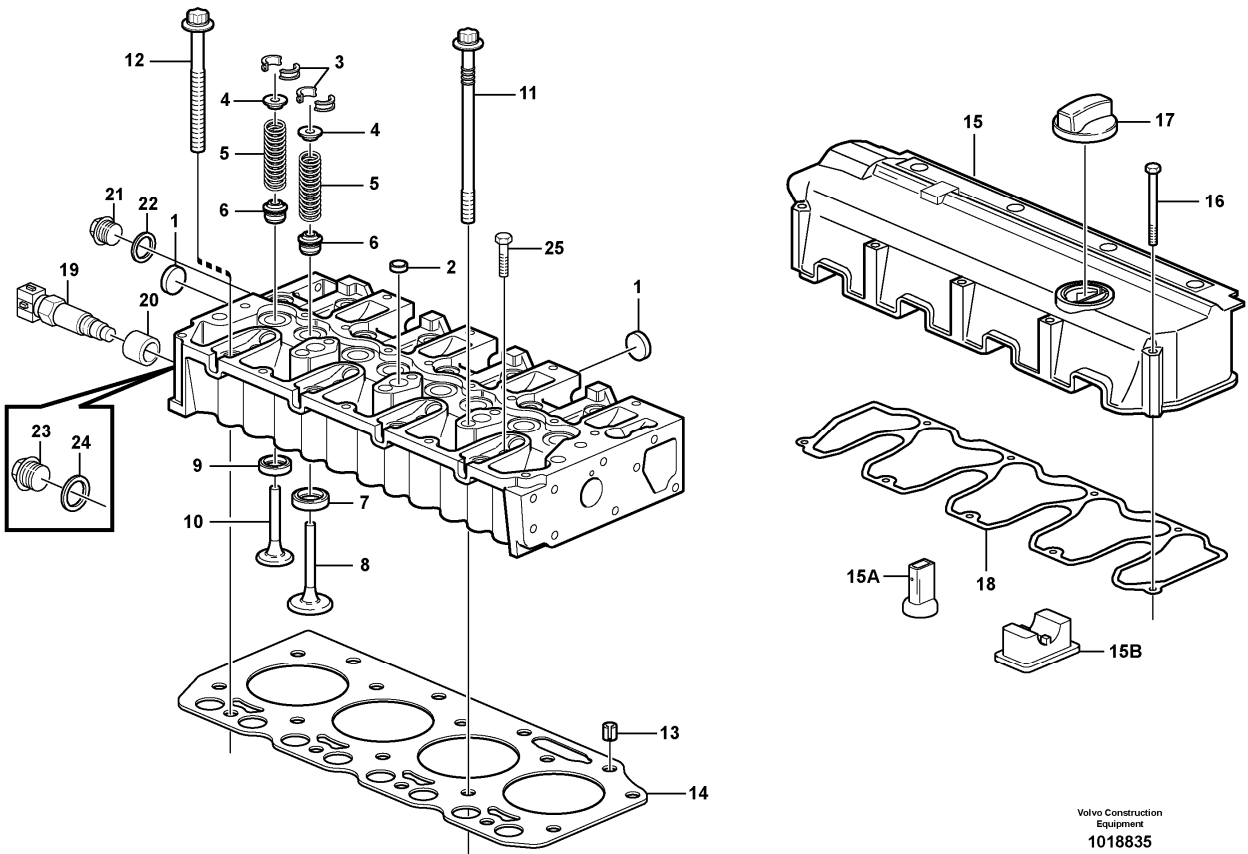

Date: 2013/10/6	Image id: 1018835	Catalogue: 56142	Model: EC140B LC
Brand: Volvo	Serial: 10001-15000, 20001-22000	Group/Section: 211/100	Title: Cylinder head

Volvo Construction
Equipment
1018835

Section option	Kit	Option description
VOE8277787		Basic Machine EC140B
VOE8278918		Engine with Epa label EMISSION CERTIFICATED FROM EPA
VOE8278919		Engine with Eu label EMISSION CERTIFICATED FROM EU
VOE8278920		Engine without Epa label INT AND KOREAN MARKET

Q1-Q5	Option	Option description	
Q1 8277787	VOE8277787	Basic Machine EC140B	See footnote 2340)
Q2 8278918	VOE8278918	Engine with Epa label EMISSION CERTIFICATED FROM EPA	See footnote 2341)
Q3 8278919	VOE8278919	Engine with Eu label EMISSION CERTIFICATED FROM EU	See footnote 2341)
Q4 8278920	VOE8278920	Engine without Epa label INT AND KOREAN MARKET	See footnote 2341)

Pos	Part	Q1	Q2	Q3	Q4	Q5	PS	Kit	Description	Option(s)	Remark
	VOE20590598	1	1	1	1				Cylinder head		
1	VOE20412745	3	2	2	2				•Core plug		(VOE20450767)