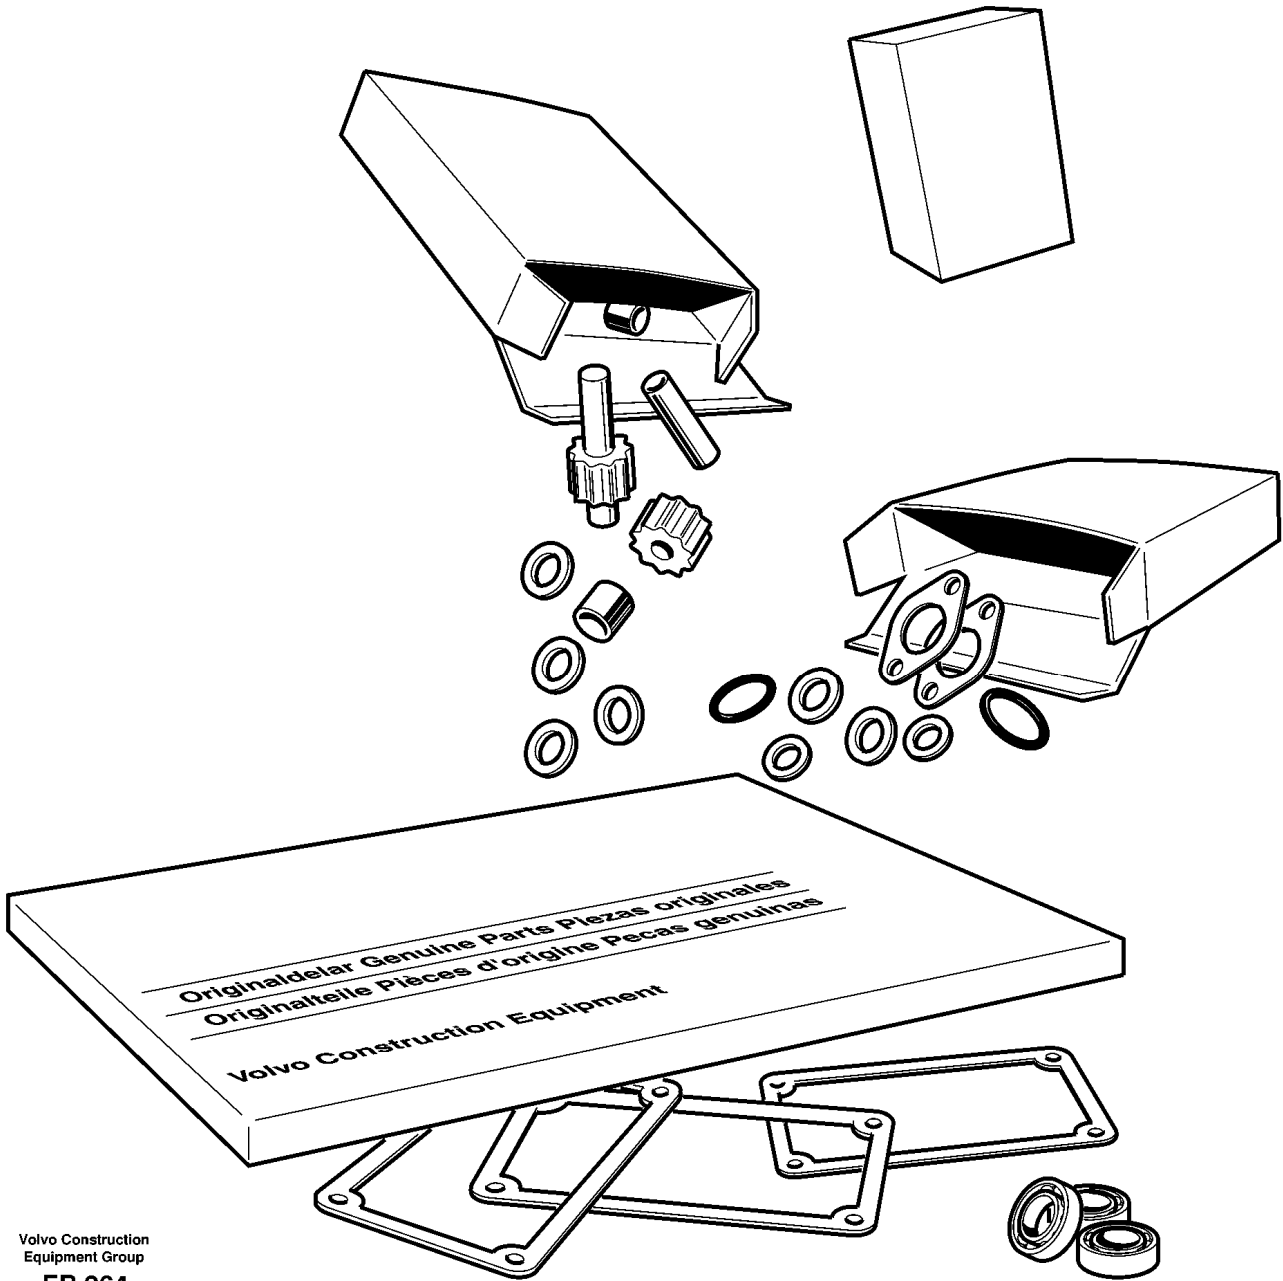

Date: 2013/10/6	Image id: EB264	Catalogue: 56142	Model: EC140B LC
Brand: Volvo	Serial: 10001-15000, 20001-22000	Group/Section: 210/300	Title: Repair kits for engine 8277787,8278918,8278919,8278920

Volvo Construction
Equipment Group
EB 264

Section option	Kit	Option description
VOE827787		Basic Machine EC140B
VOE8278918		Engine with Epa label EMISSION CERTIFICATED FROM EPA
VOE8278919		Engine with Eu label EMISSION CERTIFICATED FROM EU
VOE8278920		Engine without Epa label INT AND KOREAN MARKET