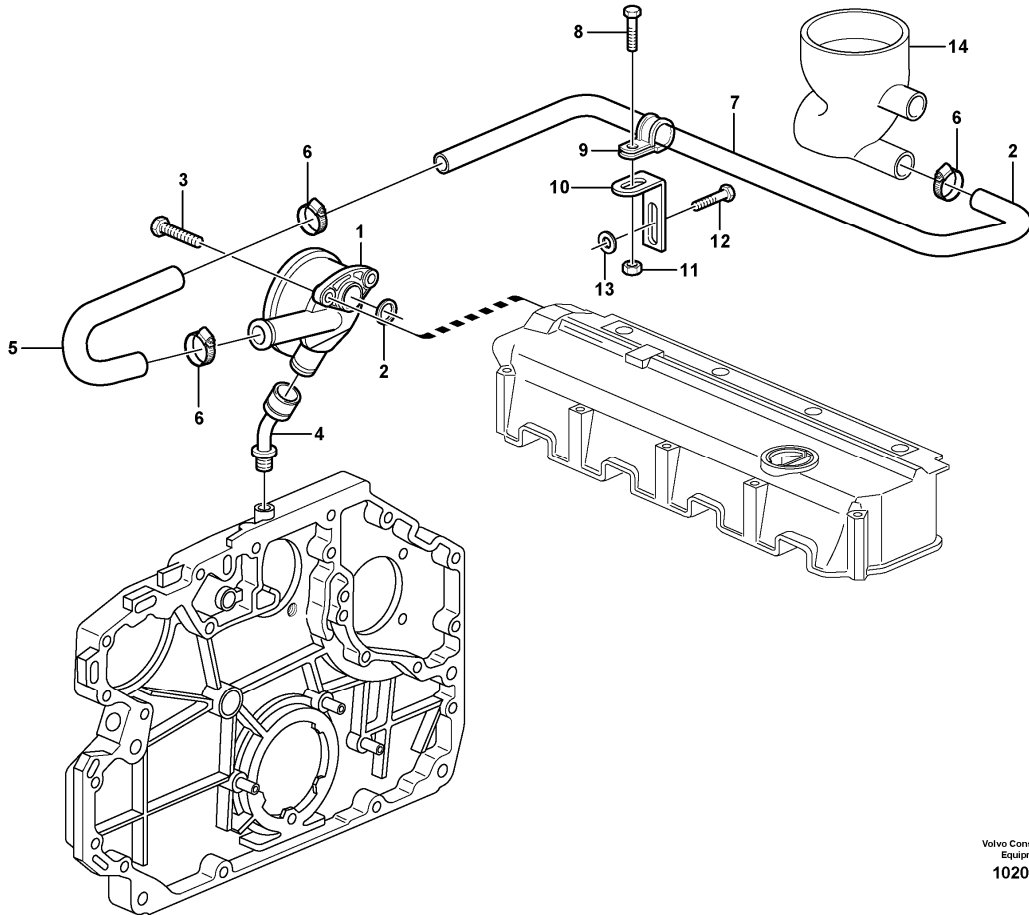

Date: 2013/10/6	Image id: 1020614	Catalogue: 56142	Model: EC140B LC
Brand: Volvo	Serial: 10001-15000, 20001-22000	Group/Section: 212/300	Title: Crankcase ventilation

Volvo Construction
Equipment
1020614

Section option	Kit	Option description
VOE8277787		Basic Machine EC140B
VOE8278918		Engine with Epa label EMISSION CERTIFICATED FROM EPA
VOE8278919		Engine with Eu label EMISSION CERTIFICATED FROM EU
VOE8278920		Engine without Epa label INT AND KOREAN MARKET

Q1-Q5	Option	Option description	
Q1 8277787	VOE8277787	Basic Machine EC140B	See footnote 2340)
Q2 8278918	VOE8278918	Engine with Epa label EMISSION CERTIFICATED FROM EPA	See footnote 2341)
Q3 8278919	VOE8278919	Engine with Eu label EMISSION CERTIFICATED FROM EU	See footnote 2341)
Q4 8278920	VOE8278920	Engine without Epa label INT AND KOREAN MARKET	See footnote 2341)

Pos	Part	Q1	Q2	Q3	Q4	Q5	PS	Kit	Description	Option(s)	Remark
1	VOE20405626	1	1	1	1				Regulator		
2	VOE20405627	1	1	1	1				Gasket