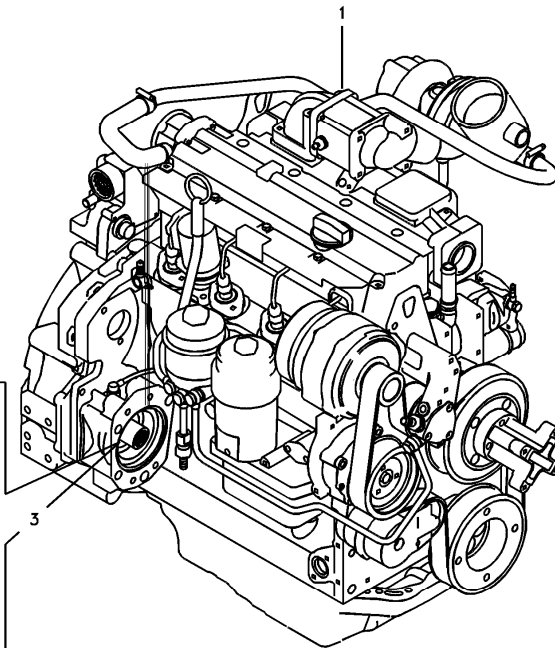

Date: 2013/10/6	Image id: 1007772	Catalogue: 56142	Model: EC140B LC
Brand: Volvo	Serial: 10001-15000, 20001-22000	Group/Section: 210/100	Title: Engine

Volvo Construction
Equipment
1007772

Section option	Kit	Option description
VOE8277787		Basic Machine EC140B
VOE8278918		Engine with Epa label EMISSION CERTIFICATED FROM EPA
VOE8278919		Engine with Eu label EMISSION CERTIFICATED FROM EU
VOE8278920		Engine without Epa label INT AND KOREAN MARKET
VOE8277992	VOE14515980	Leak-off line for slope-rotator on basic machine