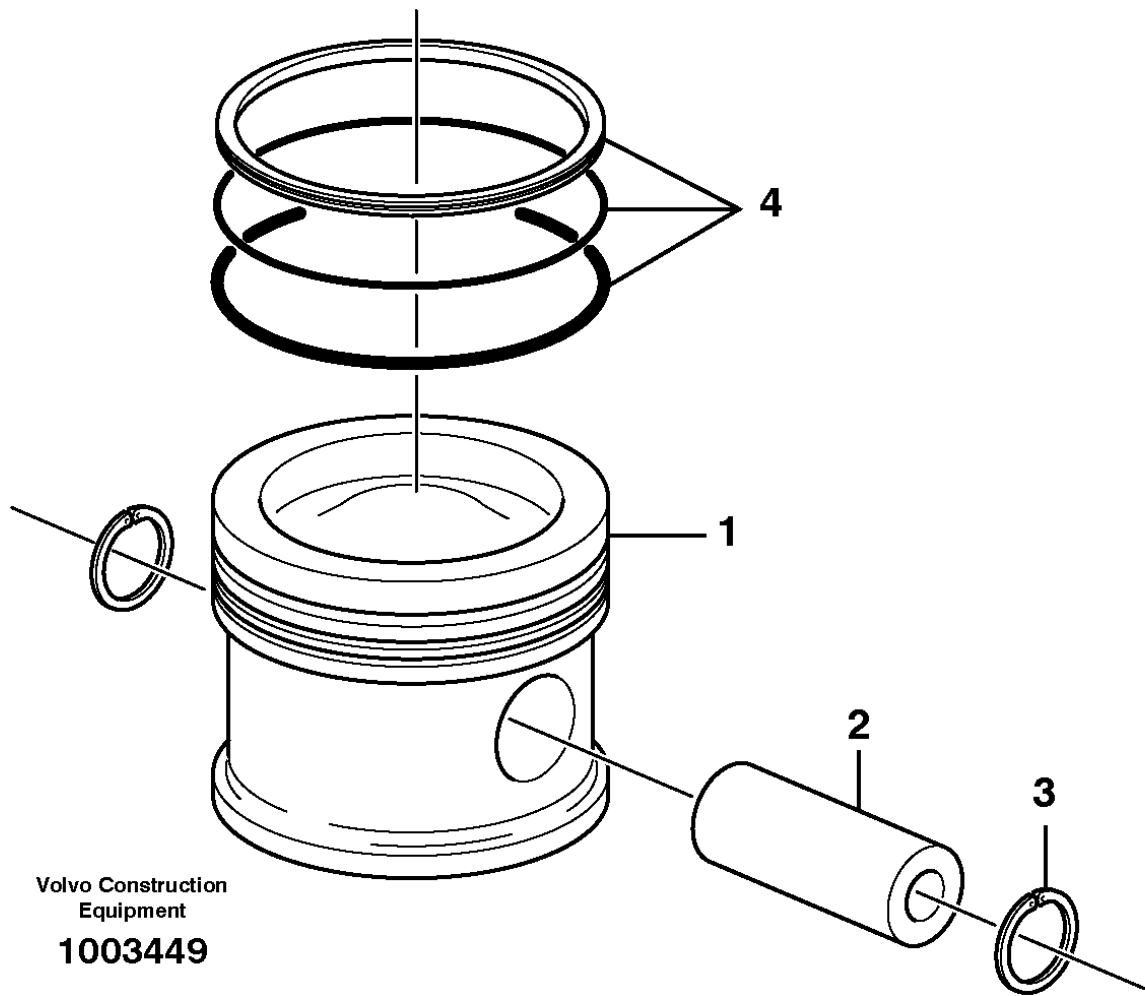

2342) GB- 8278918,8278919,8278920: S/n 10927-

Date: 2013/10/6	Image id: 1003449	Catalogue: 56142	Model: EC140B LC
Brand: Volvo	Serial: 10001-15000, 20001-22000	Group/Section: 213/100	Title: Cylinder liner and piston