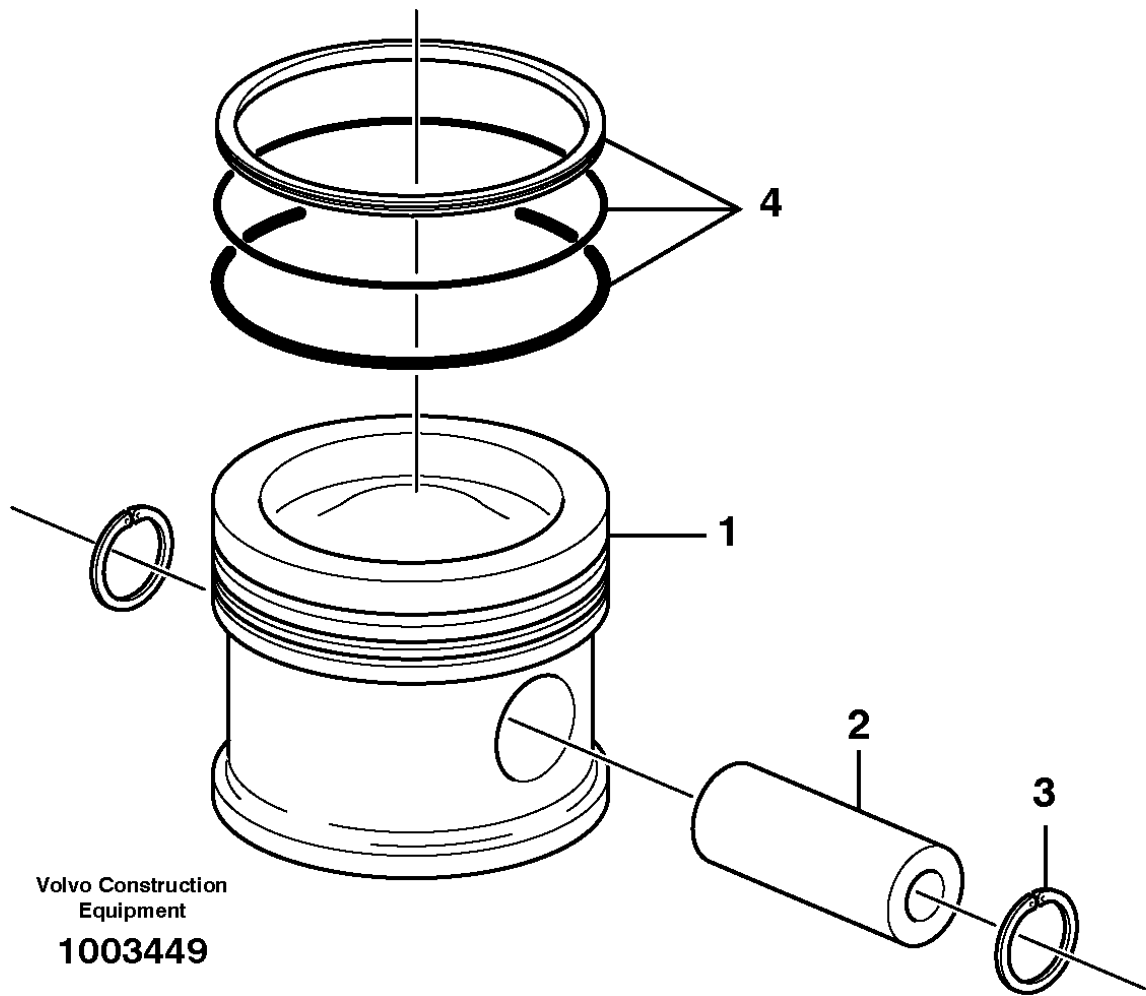

Date: 2013/10/6	Image id: 1003449	Catalogue: 56142	Model: EC140B LC
Brand: Volvo	Serial: 10001-15000, 20001-22000	Group/Section: 213/110	Title: Cylinder liner and piston ENGINE 14521396, 14521397, 14521398

Section option	Kit	Option description
VOE8278918		Engine with Epa label EMISSION CERTIFICATED FROM EPA
VOE8278919		Engine with Eu label EMISSION CERTIFICATED FROM EU
VOE8278920		Engine without Epa label INT AND KOREAN MARKET