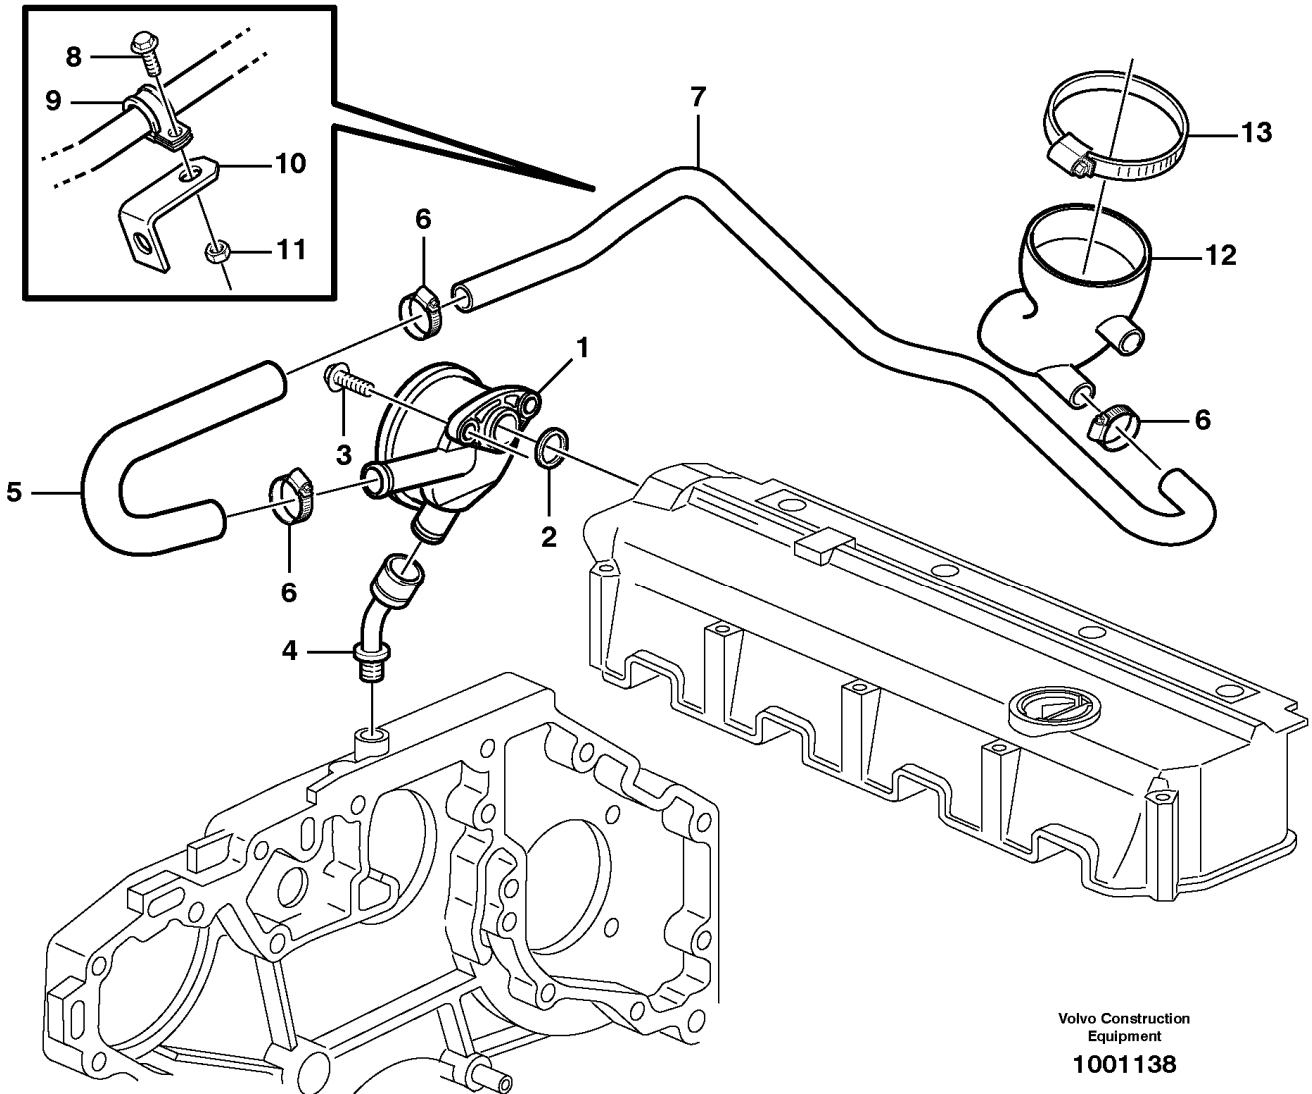

Date: 2013/10/6	Image id: 1001138	Catalogue: 56142	Model: EC140B LC
Brand: Volvo	Serial: 10001-15000, 20001-22000	Group/Section: 212/310	Title: Crankcase ventilation ENGINE 14521396, 14521397, 14521398

Volvo Construction
Equipment
1001138

Section option	Kit	Option description
VOE8278918		Engine with Epa label EMISSION CERTIFICATED FROM EPA
VOE8278919		Engine with Eu label EMISSION CERTIFICATED FROM EU
VOE8278920		Engine without Epa label INT AND KOREAN MARKET

Q1-Q5	Option	Option description	
Q1 8278918	VOE8278918	Engine with Epa label EMISSION CERTIFICATED FROM EPA	See footnote 2342)
Q2 8278919	VOE8278919	Engine with Eu label EMISSION CERTIFICATED FROM EU	See footnote 2342)
Q3 8278920	VOE8278920	Engine without Epa label INT AND KOREAN MARKET	See footnote 2342)