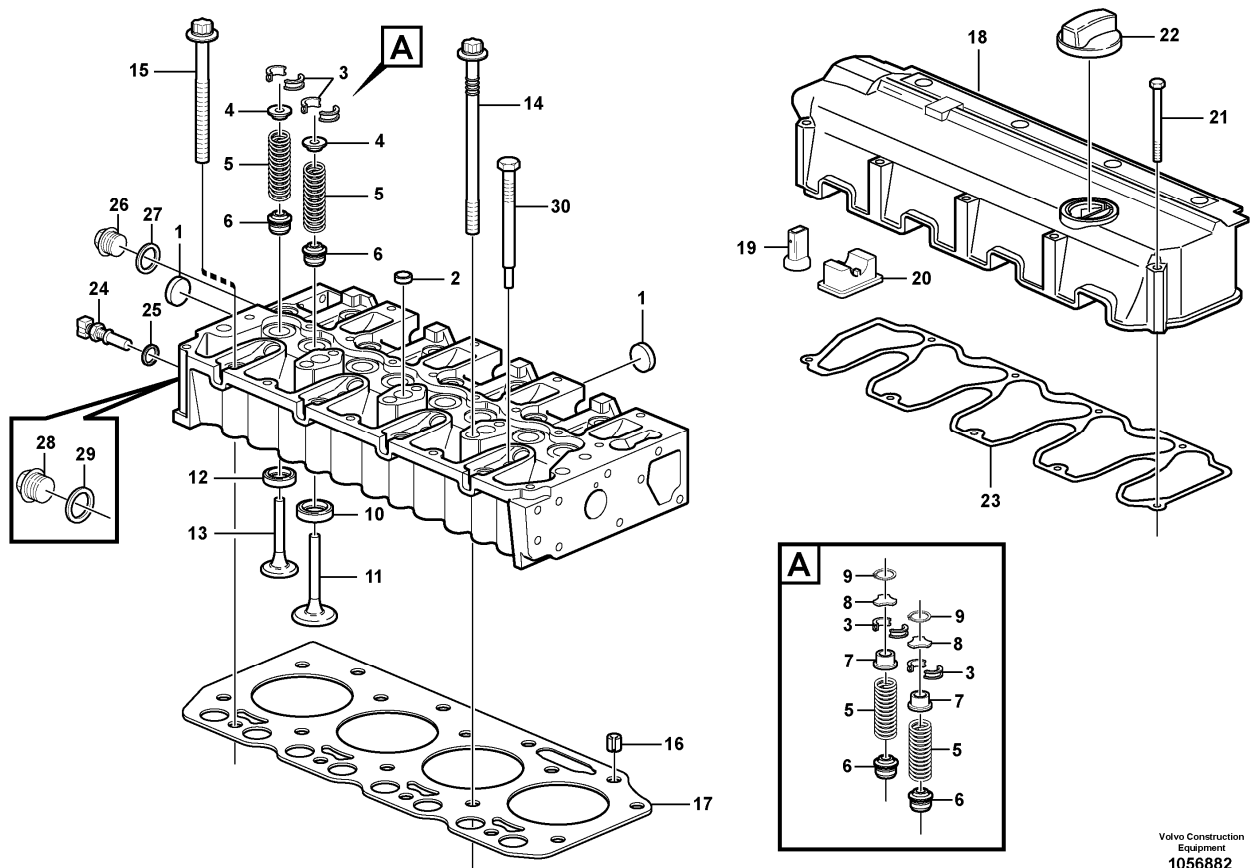

Date: 2013/10/6	Image id: 1056882	Catalogue: 56142	Model: EC140B LC
Brand: Volvo	Serial: 10001-15000, 20001-22000	Group/Section: 211/200	Title: Cylinder head ENGINE 14521396, 14521397, 14521398

Section option	Kit	Option description
VOE8278918		Engine with Epa label EMISSION CERTIFICATED FROM EPA
VOE8278919		Engine with Eu label EMISSION CERTIFICATED FROM EU
VOE8278920		Engine without Epa label INT AND KOREAN MARKET

Q1-Q5	Option	Option description	
Q1 8278918	VOE8278918	Engine with Epa label EMISSION CERTIFICATED FROM EPA	See footnote 2342)
Q2 8278919	VOE8278919	Engine with Eu label EMISSION CERTIFICATED FROM EU	See footnote 2342)
Q3 8278920	VOE8278920	Engine without Epa label INT AND KOREAN MARKET	See footnote 2342)

Pos	Part	Q1	Q2	Q3	Q4	Q5	PS	Kit	Description	Option(s)	Remark
	VOE20590598	1	1	1					Cylinder head		E PROD ENG - 2006/01
	VOE21026496	1	1	1					Cylinder head		L PROD ENG 2006/02 -
1	VOE20412745	3	3	3					•Core plug		(VOE20450767)
2	VOE20412733	3	3	3					•Core plug		(VOE11700344)