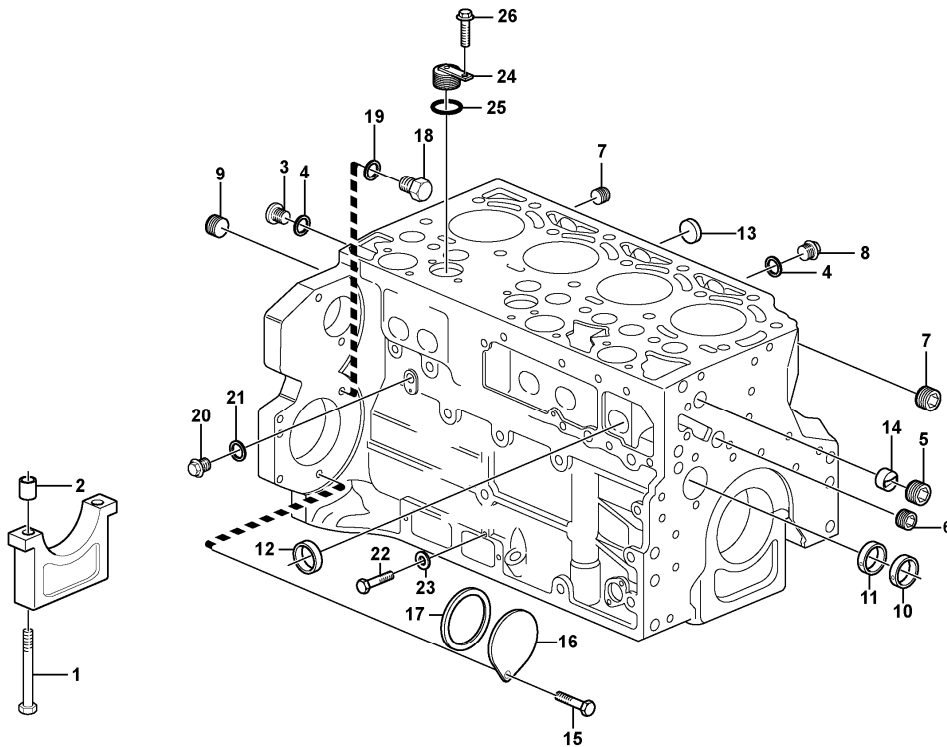

Date: 2013/10/6	Image id: 1021037	Catalogue: 56142	Model: EC140B LC
Brand: Volvo	Serial: 10001-15000, 20001-22000	Group/Section: 212/100	Title: Cylinder block

Volvo Construction
Equipment
1021037

Section option	Kit	Option description
VOE8277787		Basic Machine EC140B
VOE8278918		Engine with Epa label EMISSION CERTIFICATED FROM EPA
VOE8278919		Engine with Eu label EMISSION CERTIFICATED FROM EU
VOE8278920		Engine without Epa label INT AND KOREAN MARKET

Q1-Q5	Option	Option description	
Q1 8277787	VOE8277787	Basic Machine EC140B	See footnote 2340)
Q2 8278918	VOE8278918	Engine with Epa label EMISSION CERTIFICATED FROM EPA	See footnote 2341)
Q3 8278919	VOE8278919	Engine with Eu label EMISSION CERTIFICATED FROM EU	See footnote 2341)
Q4 8278920	VOE8278920	Engine without Epa label INT AND KOREAN MARKET	See footnote 2341)

Pos	Part	Q1	Q2	Q3	Q4	Q5	PS	Kit	Description	Option(s)	Remark
	VOE24425842	1	1	1	1		SS		Crankcase		ENG - 1064049
	VOE20791246	1	1	1	1				Cylinder Block		ENG 1064050 -