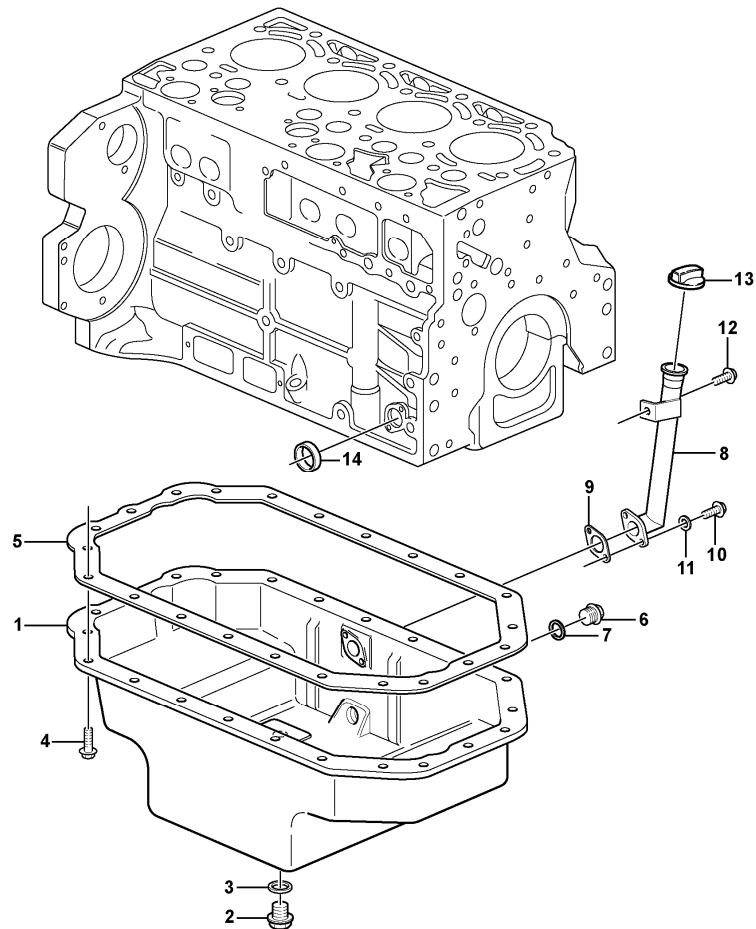

Date: 2013/12/22	Image id: 1033405	Catalogue: 20157	Model: BL61
Brand: Volvo	Serial: 11459-	Group/Section: 217/100	Title: Oil sump 11895376

Volvo Construction
Equipment
1033405

Section option	Kit	Option description
VOE11895376		Engine D5D CCE3, 62KW/83HP

Pos	Part	Q1	Q2	Q3	Q4	Q5	PS	Kit	Description	Option(s)	Remark
1	VOE21024688	1							Oil Pan		(VOE21099766)
2	VOE20515171	1							Plug		
3	VOE20515173	1							Gasket		
4	VOE20405792	26							Screw		
5	VOE20405843	1							Gasket		
6	VOE20405506	1							Plug		
6	VOE20450851	1							Drain valve		
7	VOE993679	1							Gasket		
8	VOE21155300	1							Filler		
9	VOE20405825	1							Gasket		
10	VOE13949578	2							Screw		
11	VOE993278	2							Gasket