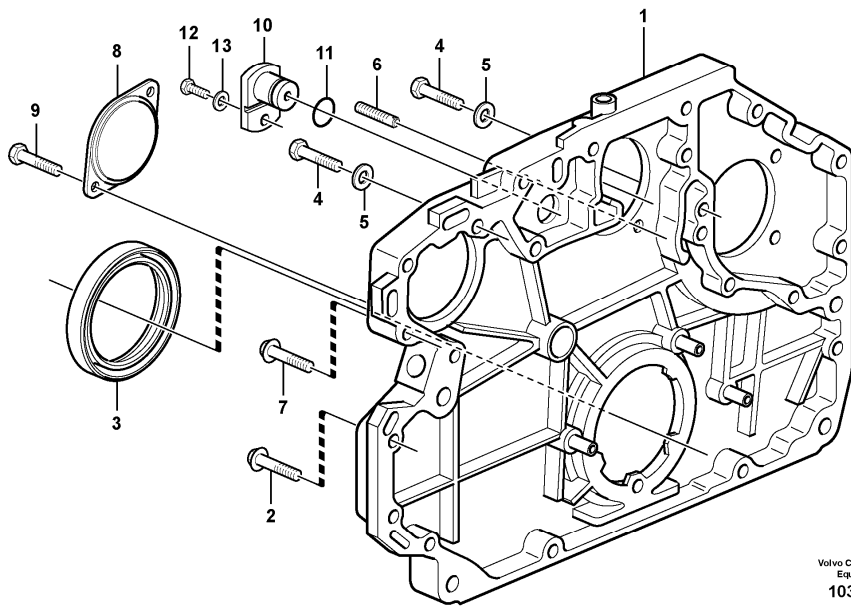

Date: 2013/12/22	Image id: 1033388	Catalogue: 20157	Model: BL61
Brand: Volvo	Serial: 11459-	Group/Section: 215/100	Title: Timing gear casing 11895376

Volvo Construction
Equipment
1033388

Section option	Kit	Option description
VOE11895376		Engine D5D CCE3, 62KW/83HP

Pos	Part	Q1	Q2	Q3	Q4	Q5	PS	Kit	Description	Option(s)	Remark
1	VOE21155415	1							Flywheel housing		
2	VOE20412324	12							Screw		
3	VOE20412286	1							Sealing ring		
4	VOE20405653	2					SS		Screw		
5	VOE13955900	2							Washer		
6	VOE20450795	1							Set screw		
7	VOE20405709	1							Screw		
8	VOE20950063	1							Cover		
9	VOE20405709	2							Screw		
10	VOE20405553	1							Cover		
11	VOE20459904	1							Sealing ring		
12	VOE20450694	1							Screw