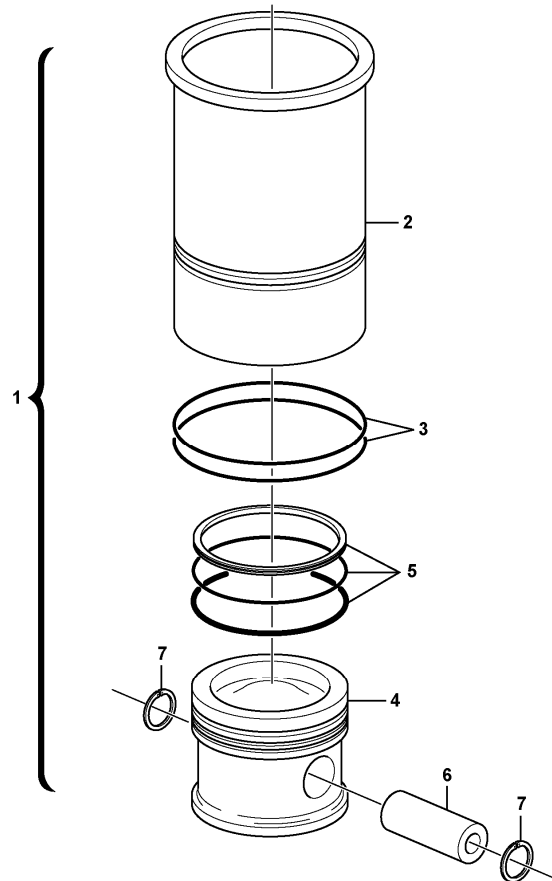

Date: 2013/12/22	Image id: 1026946	Catalogue: 20157	Model: BL61
Brand: Volvo	Serial: 11459-	Group/Section: 213/100	Title: Cylinder liner and piston 11895376

Volvo Construction
Equipment
1026946

Section option	Kit	Option description
VOE11895376		Engine D5D CCE3, 62KW/83HP

Pos	Part	Q1	Q2	Q3	Q4	Q5	PS	Kit	Description	Option(s)	Remark
1	VOE20865990	4							Cyl Liner Kit		
2		4					NS		•Cylinder Liner		
3	VOE20412762	8							•O-ring		
4		4					NS		•Piston		
5	VOE21299547	4							•Piston ring kit		(VOE20450775)
6	VOE20405577	4							•Gudgeon pin		
7	VOE20405576	8							•Retaining ring