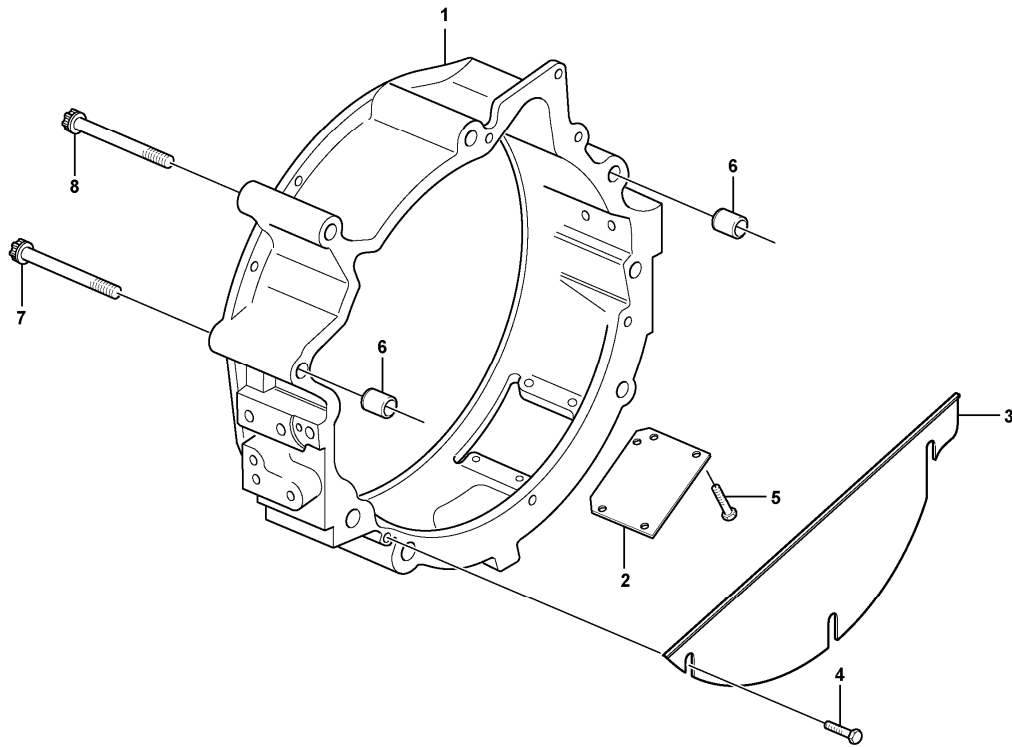

Date: 2013/12/22	Image id: 1027113	Catalogue: 20157	Model: BL61
Brand: Volvo	Serial: 11459-	Group/Section: 216/150	Title: Flywheel housing 11895376

Volvo Construction
Equipment
1027113

Section option	Kit	Option description
VOE11895376		Engine D5D CCE3, 62KW/83HP

Pos	Part	Q1	Q2	Q3	Q4	Q5	PS	Kit	Description	Option(s)	Remark
1	VOE21018780	1							Flywheel Hsg		(VOE21044436)
2	VOE20547288	1							•Cover Plate		
3	VOE20459989	1							•Cover		
4	VOE20405729	3							•Screw		
5	VOE20405729	4							•Screw		
6	VOE20585971	2							Bushing		
7	VOE20405714	2							Screw		M12X160
8	VOE20405715	4							Screw		M16X150