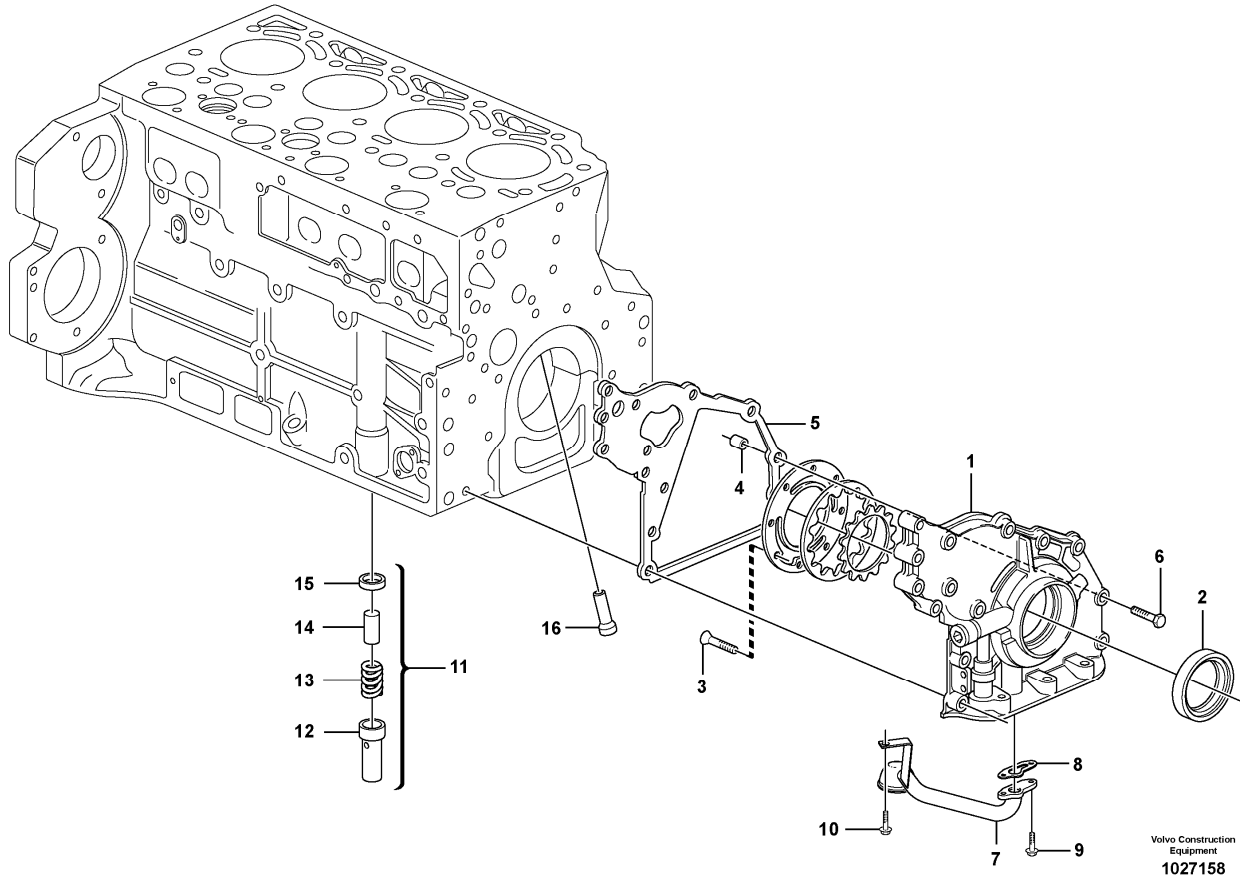

Date: 2013/12/22	Image id: 1027158	Catalogue: 20157	Model: BL61
Brand: Volvo	Serial: 11459-	Group/Section: 221/100	Title: Lubricating oil system 11895376

Section option	Kit	Option description
VOE11895376		Engine D5D CCE3, 62KW/83HP

Pos	Part	Q1	Q2	Q3	Q4	Q5	PS	Kit	Description	Option(s)	Remark
1	VOE21600195	1							Oil pump housing		(VOE20882047)
2	VOE20412568	1							•Sealing ring		
3	VOE20451738	8							•Screw		
4	VOE20405603	1							Spring pin		
5	VOE20742661	1							Gasket		
6	VOE20412324	14							Screw		
7	VOE20405635	1							Suction pipe		
8	VOE20405888	1							Gasket		
9	VOE13949578	2							Screw		
10	VOE20405792	1							Screw		
11	VOE11700271	1							Delivery valve		
12	VOE20405937	1							•Sleeve