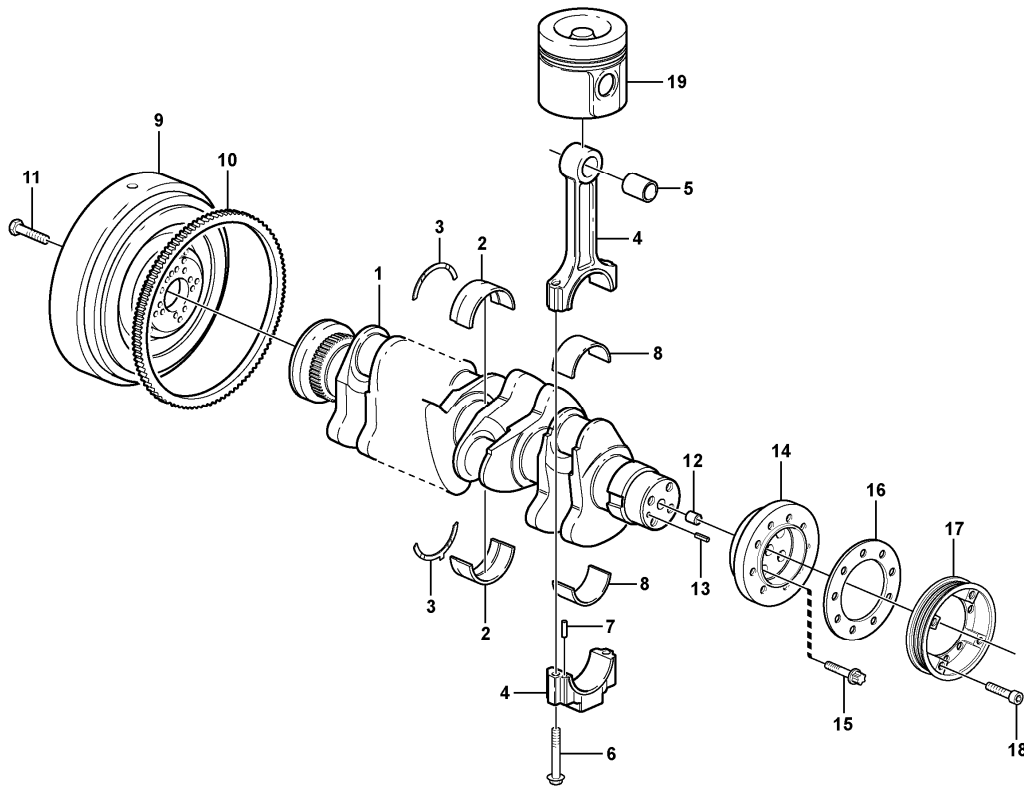

Date: 2013/12/22	Image id: 1055484	Catalogue: 20157	Model: BL61
Brand: Volvo	Serial: 11459-	Group/Section: 216/110	Title: Crankshaft and related parts ENG 10710119 -

Volvo Construction
Equipment
1055484

Section option	Kit	Option description
VOE11895376		Engine D5D CCE3, 62KW/83HP

Q1-Q5	Option	Option description
Q1 11895376	VOE11895376	Engine D5D CCE3, 62KW/83HP

Pos	Part	Q1	Q2	Q3	Q4	Q5	PS	Kit	Description	Option(s)	Remark
1	VOE20900811	1							Crankshaft		
2	VOE21141948	5							Main bearing		(VOE20405516)STD 85,00 MM
2	VOE21234191	REQ							Main bearing		(VOE20405529)U SZ 84,75 MM
2	VOE20405541	REQ							Main bearing		U SZ 84,50 MM
3	VOE20405899	1							Thrust Washer		STD 2,9 MM
3	VOE21141963	REQ							Raceway washer		(VOE11700315)O SZ 3,1 MM
4	VOE20585982	4							Connecting Rod