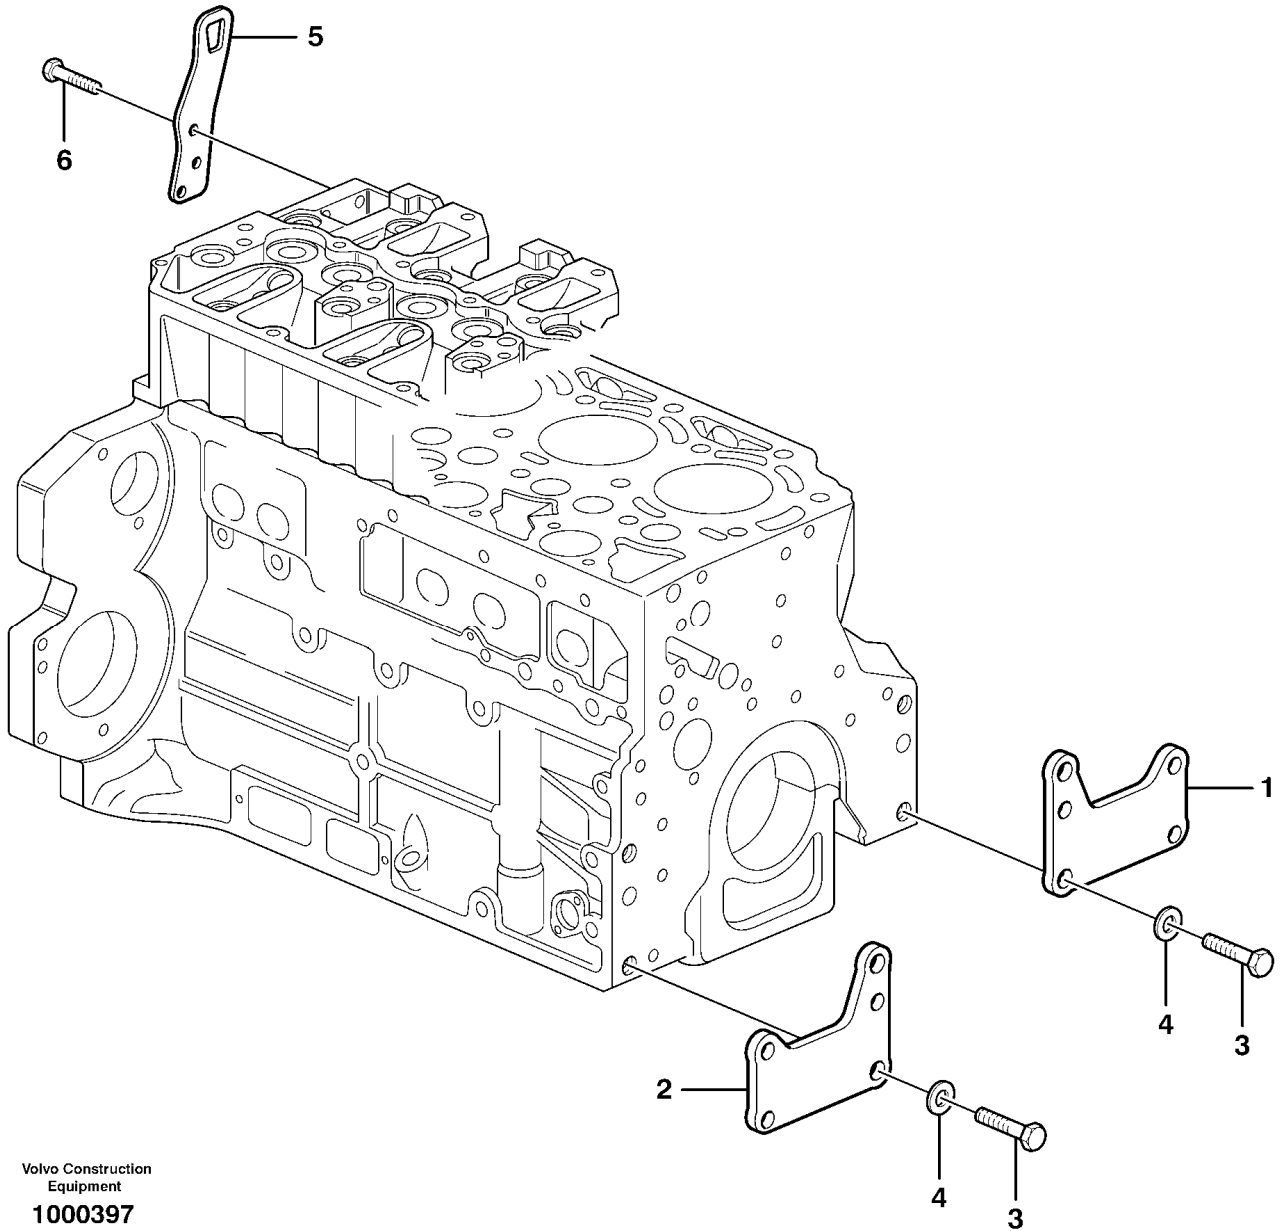

Date: 2013/12/22	Image id: 1000397	Catalogue: 20157	Model: BL61
Brand: Volvo	Serial: 11459-	Group/Section: 218/100	Title: Engine mounting 11895376

Section option	Kit	Option description
VOE11895376		Engine D5D CCE3, 62KW/83HP

Pos	Part	Q1	Q2	Q3	Q4	Q5	PS	Kit	Description	Option(s)	Remark
1	VOE20723978	1							Bracket		
2	VOE20723984	1							Bracket		
3	VOE20535027	4							Screw		
4	VOE20405606	4							Washer