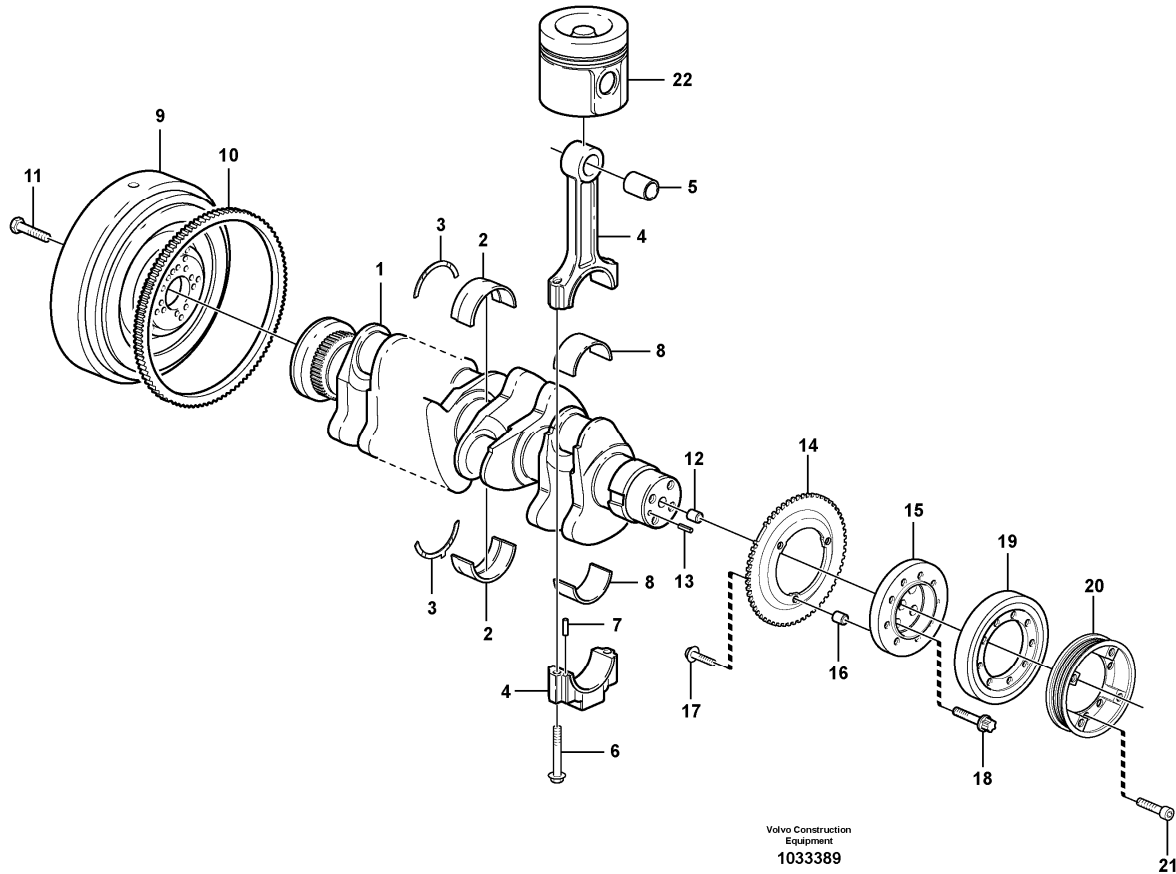

Date: 2013/12/22	Image id: 1033389	Catalogue: 20157	Model: BL61
Brand: Volvo	Serial: 11459-	Group/Section: 216/100	Title: Crankshaft and related parts ENG - 10710118

Section option	Kit	Option description
VOE11895376		Engine D5D CCE3, 62KW/83HP

Q1-Q5	Option	Option description	
Q1 11895376	VOE11895376	Engine D5D CCE3, 62KW/83HP	

Pos	Part	Q1	Q2	Q3	Q4	Q5	PS	Kit	Description	Option(s)	Remark
1	VOE20900811	1							Crankshaft		
2	VOE21141948	5							Main bearing		(VOE20405516)STD 85,00 MM
2	VOE21234191	REQ							Main bearing		(VOE20405529)U SZ 84,75 MM
2	VOE20405541	REQ							Main bearing		U SZ 84,50 MM
3	VOE20405899	1							Thrust Washer		STD 2,9 MM
3	VOE21141963	REQ							Raceway washer		(VOE11700315)O SZ 3,1 MM
4	VOE20585982	4							Connecting Rod