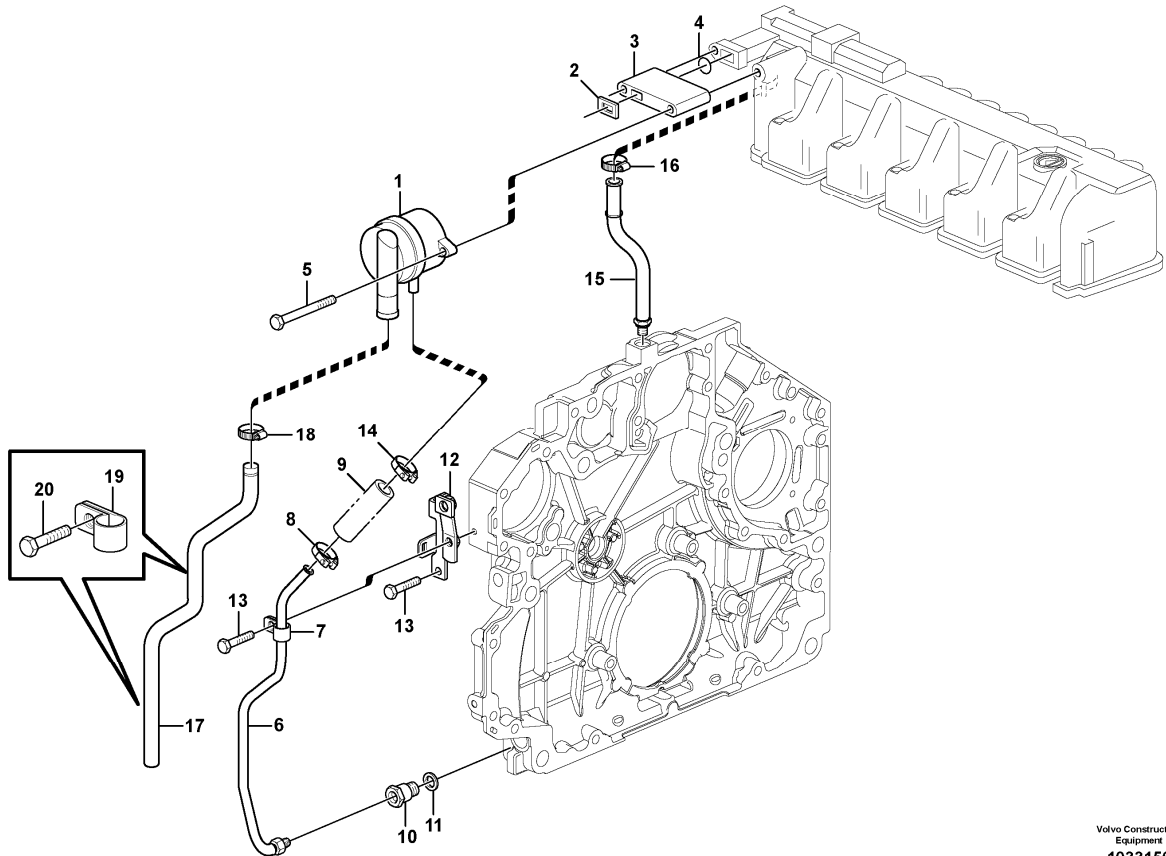

Date: 2013/12/22	Image id: 1033156	Catalogue: 20157	Model: BL61
Brand: Volvo	Serial: 11459-	Group/Section: 212/150	Title: Crankcase ventilation 11895376

Section option	Kit	Option description
VOE11895376		Engine D5D CCE3, 62KW/83HP

Pos	Part	Q1	Q2	Q3	Q4	Q5	PS	Kit	Description	Option(s)	Remark
1	VOE20930510	1							Pressure regulator		
2	VOE21038626	1							•Gasket		
3	VOE21248205	1							Adapter		(VOE21155194)
4	VOE21155195	1							Sealing		
5	VOE20792140	2							Hexagon screw		
6	VOE21155219	1							Return line		
7	VOE20798831	1							•Clamp		
8	VOE20405568	2							•Clip		
9	VOE20821091	1					NS		•Rubber hose		
10	VOE20841133	1							Dtt Regulator		
11	VOE20460026	1							Sealing ring		
12	VOE21155220	1							Retaining plate