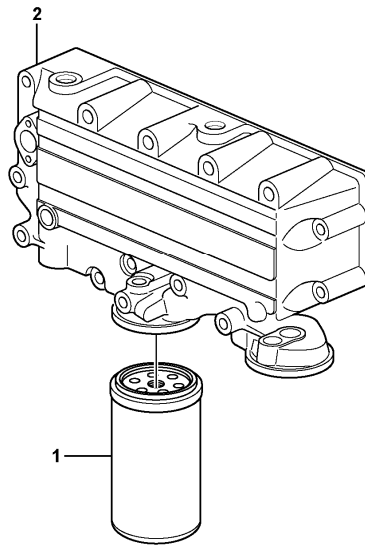

Date: 2013/12/22	Image id: 1033249	Catalogue: 20157	Model: BL61
Brand: Volvo	Serial: 11459-	Group/Section: 222/100	Title: Oil filter 11895376

Volvo Construction
Equipment
1033249

Section option	Kit	Option description
VOE11895376		Engine D5D CCE3, 62KW/83HP

Pos	Part	Q1	Q2	Q3	Q4	Q5	PS	Kit	Description	Option(s)	Remark
1	VOE3831236	1							Oil filter		
2		1							Housing		See ref 223/100