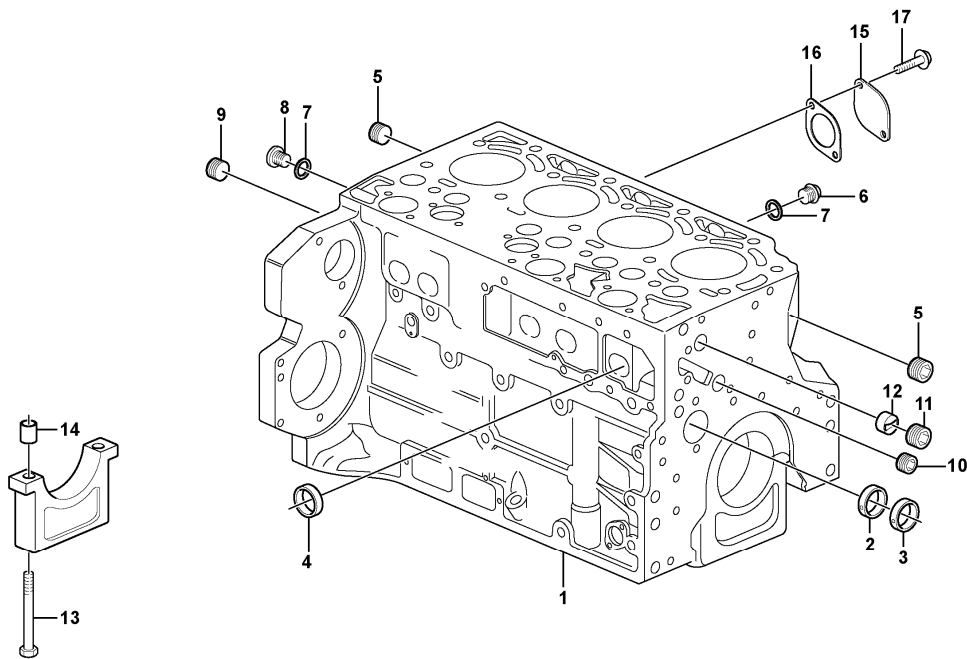

Date: 2013/12/22	Image id: 1056302	Catalogue: 20157	Model: BL61
Brand: Volvo	Serial: 11459-	Group/Section: 212/100	Title: Cylinder block 11895376

Volvo Construction
Equipment
1056302

Section option	Kit	Option description
VOE11895376		Engine D5D CCE3, 62KW/83HP

Pos	Part	Q1	Q2	Q3	Q4	Q5	PS	Kit	Description	Option(s)	Remark
1	VOE20555442	1							Crankcase		
2	VOE11700285	1							•Bearing bushing		
3	VOE11700284	4							•Bearing bushing		
4	VOE20405721	6							•Core plug		
5	VOE20508600	2							•Plug		
6	VOE20405716	2							•Plug		
7	VOE13969011	4							•Gasket		
8	VOE945065	2							•Plug		
9	VOE20785813	1							•Plug		
10	VOE20405719	1							•Plug		
11	VOE20405717	1							•Plug		
12	VOE20405584	1							•Guide sleeve