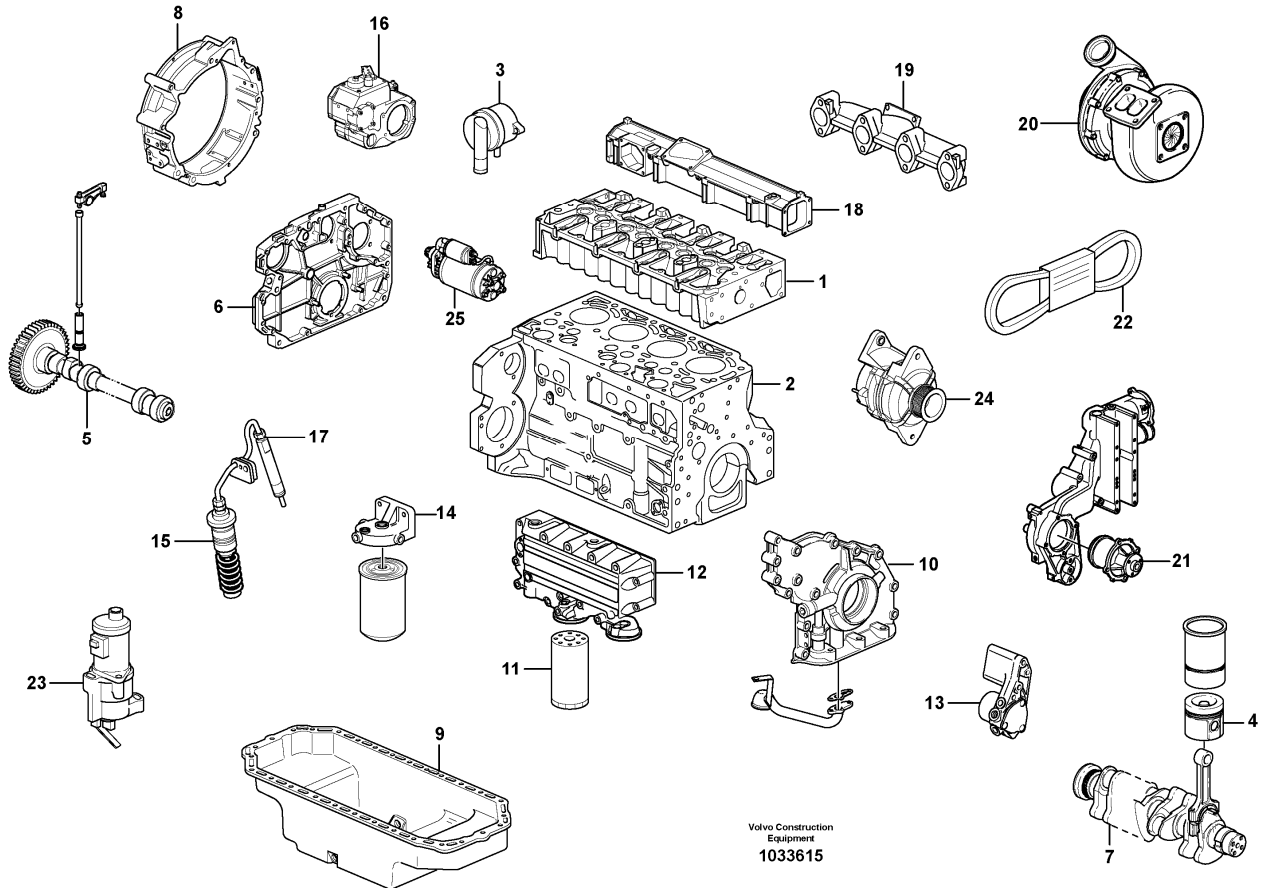

Date: 2013/12/22	Image id: 1033615	Catalogue: 20157	Model: BL61
Brand: Volvo	Serial: 11459-	Group/Section: 210/100	Title: Engine 11895376

Section option	Kit	Option description
VOE11895376		Engine D5D CCE3, 62KW/83HP

Pos	Part	Q1	Q2	Q3	Q4	Q5	PS	Kit	Description	Option(s)	Remark
	VOE15030542	1							Engine		D5D CCE3
	VOE16212920	1							Engine		D5D CCE3
1		1							•Cylinder head		See ref 211/100
2		1							•Crankcase		See ref 212/100
3		1							•Crankcase ventilation		See ref 212/150
4		1							•Piston		See ref 213/100
5		1							•Valve mechanism		See ref 214/100
6		1							•Timing gear casing		See ref 215/100
7		1							•Crankshaft		See ref 216/100
8		1							•Flywheel Hsg		See ref 216/150
9		1							•Oil sump		See ref 217/100

Date: 2013/12/22	Image id: 1033478	Catalogue: 20157	Model: BL61
Brand: Volvo	Serial: 11459-	Group/Section: 211/100	Title: Cylinder head 11895376

Volvo Construction
Equipment
1033478

Section option	Kit	Option description
VOE11895376		Engine D5D CCE3, 62KW/83HP