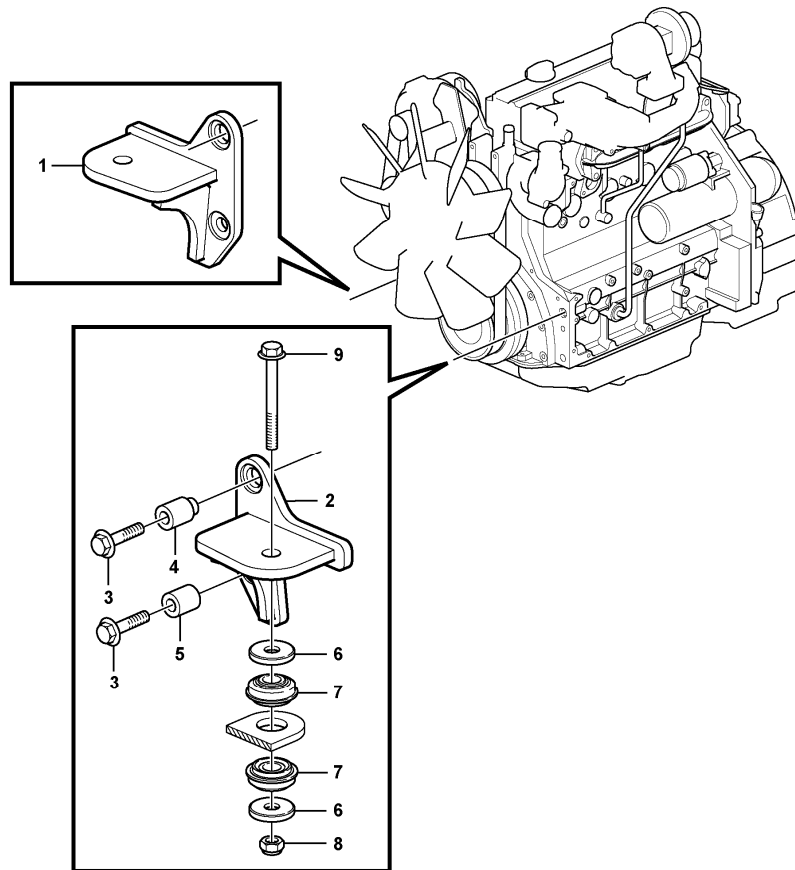

Date: 2013/12/22	Image id: 1056321	Catalogue: 20157	Model: BL61
Brand: Volvo	Serial: 11459-	Group/Section: 218/150	Title: Engine suspension. 11895030, 11895031

Volvo Construction
Equipment
1056321

Section option	Kit	Option description
VOE11895030		Transmission 2wd powershuttle
VOE11895031		Transmission 4wd powershuttle

Pos	Part	Q1	Q2	Q3	Q4	Q5	PS	Kit	Description	Option(s)	Remark
1	VOE15605379	1							Engine anchorage		
2	VOE15605382	1							Engine anchorage		
3	VOE13968302	4							Flange screw		
4	VOE15605372	2							Spacer		
5	VOE15605374	2							Spacer		
6	VOE11884792	4							Washer		
7	VOE15604957	4							Engine suspension		
8	VOE13963110	2							Lock nut		
9	VOE968593	2							Flange screw