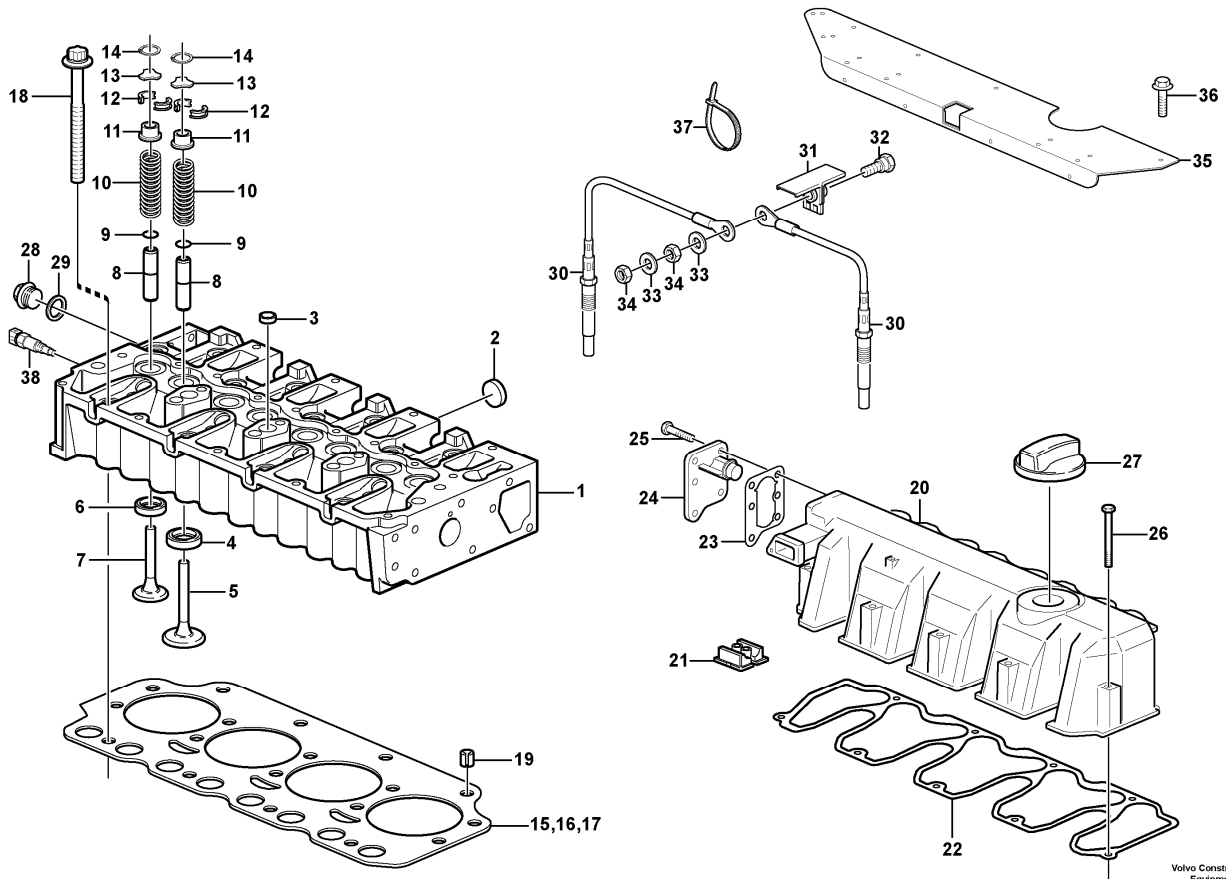

Date: 2013/12/22	Image id: 1033615	Catalogue: 20157	Model: BL61
Brand: Volvo	Serial: 11459-	Group/Section: 210/100	Title: Engine 11895376

Section option	Kit	Option description
VOE11895376		Engine D5D CCE3, 62KW/83HP

Pos	Part	Q1	Q2	Q3	Q4	Q5	PS	Kit	Description	Option(s)	Remark
	VOE15030542	1							Engine		D5D CCE3
	VOE16212920	1							Engine		D5D CCE3
1		1							•Cylinder head		See ref 211/100
2		1							•Crankcase		See ref 212/100
3		1							•Crankcase ventilation		See ref 212/150
4		1							•Piston		See ref 213/100
5		1							•Valve mechanism		See ref 214/100
6		1							•Timing gear casing		See ref 215/100
7		1							•Crankshaft		See ref 216/100
8		1							•Flywheel Hsg		See ref 216/150
9		1							•Oil sump		See ref 217/100

Date: 2013/12/22	Image id: 1033478	Catalogue: 20157	Model: BL61
Brand: Volvo	Serial: 11459-	Group/Section: 211/100	Title: Cylinder head 11895376

Volvo Construction
Equipment
1033478

Section option	Kit	Option description
VOE11895376		Engine D5D CCE3, 62KW/83HP