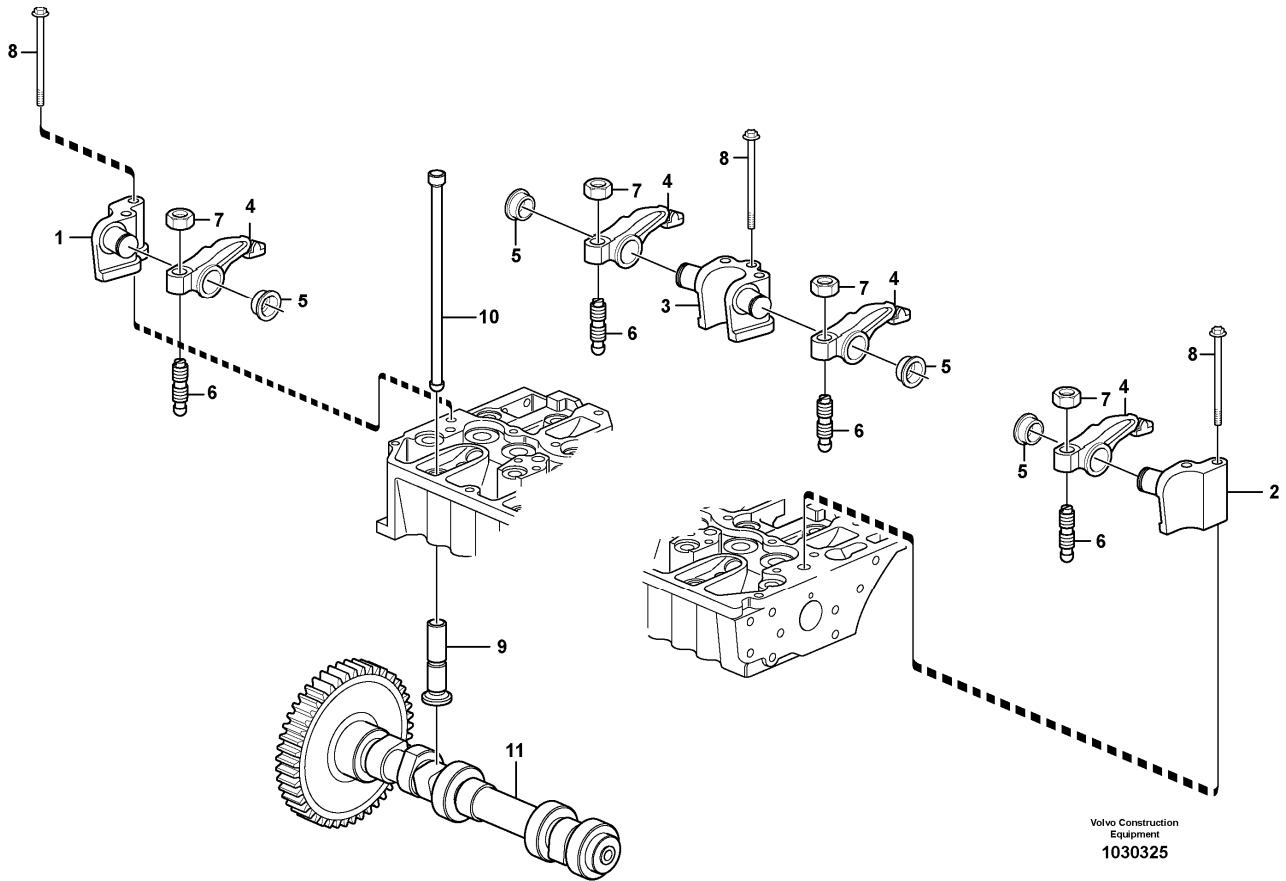

Date: 2013/12/22	Image id: 1030325	Catalogue: 20157	Model: BL61
Brand: Volvo	Serial: 11459-	Group/Section: 214/100	Title: Valve mechanism 11895376

Section option	Kit	Option description
VOE11895376		Engine D5D CCE3, 62KW/83HP

Pos	Part	Q1	Q2	Q3	Q4	Q5	PS	Kit	Description	Option(s)	Remark
1	VOE20805520	1							Rkr Arm Shaft		
2	VOE20805512	1							Rkr Arm Shaft		
3	VOE20805516	3							Rkr Arm Shaft		
4	VOE21448926	8							Rocker arm		(VOE20792876)
5	VOE20794115	8							Retaining ring		
6	VOE20913851	8							Adjusting Screw		
7	VOE11700373	8							Nut		
8	VOE20405723	10							Screw		
9	VOE11700366	8							Tappet		
10	VOE20405534	8							Push rod		
11	VOE21271245	1							Camshaft		(VOE21147012)