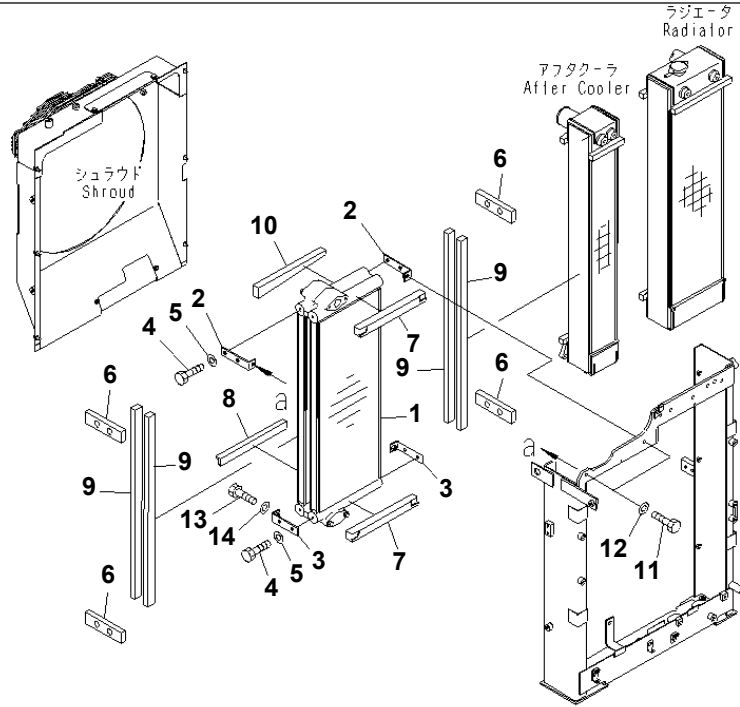

PC138USLC-8 S/N 20001-24509 (For North America)
00059694

00059694

Ref. C0100-02A0

Page 060020

PC138USLC-8 S/N 20001-24509 (For North America)
COOLING (OIL COOLER)(#20001-)

Item	Part No.	Part Name	Qty	Serial No.
1	22B-03-21421	OIL COOLER ASS'Y	1	20001-
2	22B-03-21260	· PLATE	2	20001-
3	22B-03-21270	· PLATE	2	20001-
4	01010-81020	· BOLT	8	20001-
5	01643-31032	· WASHER	8	20001-
6	22B-03-21550	· SHEET (BONDED)	4	20001-
7	22B-03-21561	· SHEET (BONDED)	2	20001-
8	22B-03-21571	· SHEET (BONDED)	1	20001-
9	22B-03-21580	· SHEET (BONDED)	4	20001-
10	22B-03-21491	· SHEET (BONDED)	1	20001-
11	01010-81025	BOLT	2	20001-
12	01643-31032	WASHER	2	20001-
13	01010-81020	BOLT	2	20001-
14	01643-31032	WASHER	2	20001-