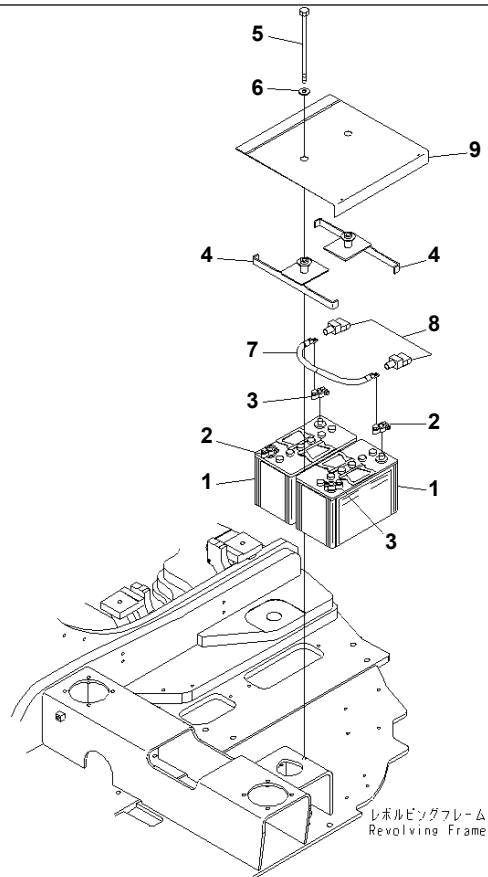

PC138USLC-8 S/N 20001-24509 (For North America)
00059667

00059667

Ref. E0100-01A0

Page 120010

PC138USLC-8 S/N 20001-24509 (For North America)
BATTERY AND MOUNTING (LARGE CAPACITY)(#20001-)

Item	Part No.	Part Name	Qty	Serial No.
1	22B-06-22310	BATTERY, WET(115D31L	2	20001-
2	08000-00000	・ TERMINAL, (+)	1	20001-
3	08000-00001	・ TERMINAL, (-)	1	20001-
4	22B-06-21440	BRACKET	2	20001-
5	22B-06-21450	BOLT	2	20001-
6	124-54-26540	WASHER	2	20001-
7	08028-CH045	CABLE	1	20001-
8	08038-42009	CAP	2	20001-
9	22B-06-21960	SHEET	1	20001-