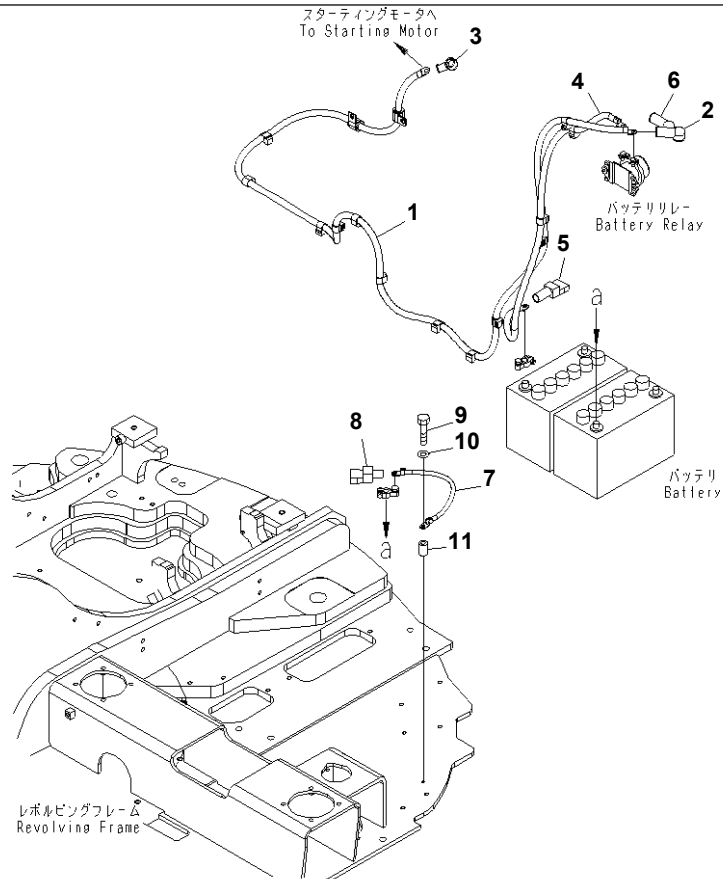

PC138USLC-8 S/N 20001-24509 (For North America)

00059702

00059702

Ref. E0200-01A0

Page 120020

PC138USLC-8 S/N 20001-24509 (For North America)
VEHICLE ELECTRICAL (STARTING HARNESS)(#20001-)

Item	Part No.	Part Name	Qty	Serial No.
1	22B-06-21210	CABLE	1	20001-
2	08038-00035	CAP	1	20001-
3	08038-04030	CAP	1	20001-
4	22B-06-21220	CABLE	1	20001-
5	08038-42009	CAP	1	20001-
6	08038-00035	CAP	1	20001-
7	08028-48040	WIRE	1	20001-
8	08038-22009	CAP	1	20001-
9	01010-81060	BOLT	1	20001-
10	01643-31032	WASHER	1	20001-
11	20Y-03-11220	COLLAR	1	20001-