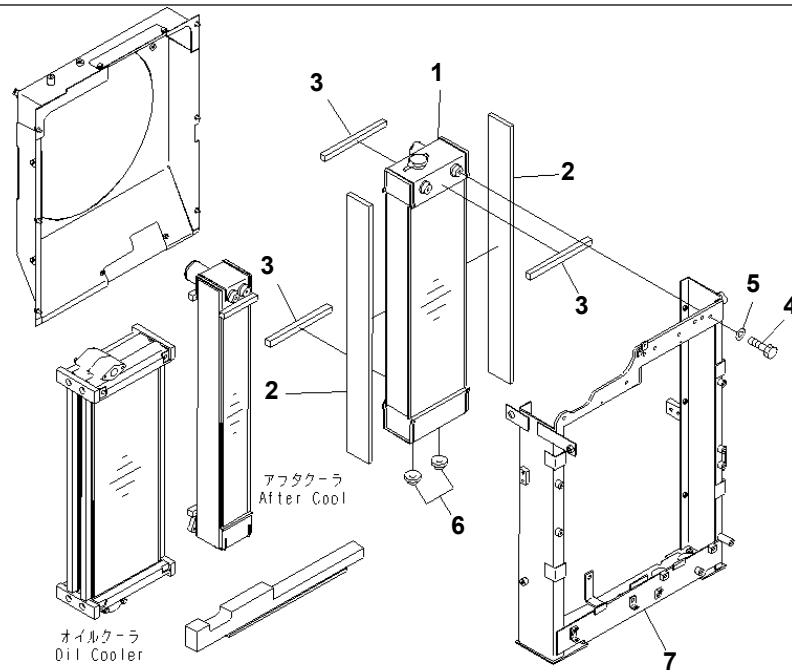

PC138USLC-8 S/N 20001-24509 (For North America)
00059656

00059656

Ref. C0100-01A0

Page 060010

PC138USLC-8 S/N 20001-24509 (For North America)
COOLING (RADIATOR AND FRAME)(#20001-)

Item	Part No.	Part Name	Qty	Serial No.
1	22B-03-21411	RADIATOR ASS'Y	1	20001-
2	22B-03-21460	· SHEET (BONDED)	2	20001-
3	22B-03-21470	· SHEET (BONDED)	3	20001-
4	01010-81025	BOLT	2	20001-
5	01643-31032	WASHER	2	20001-
6	20Y-03-41580	CUSHION	2	20001-
7	22B-03-21141	BRACKET	1	20001-