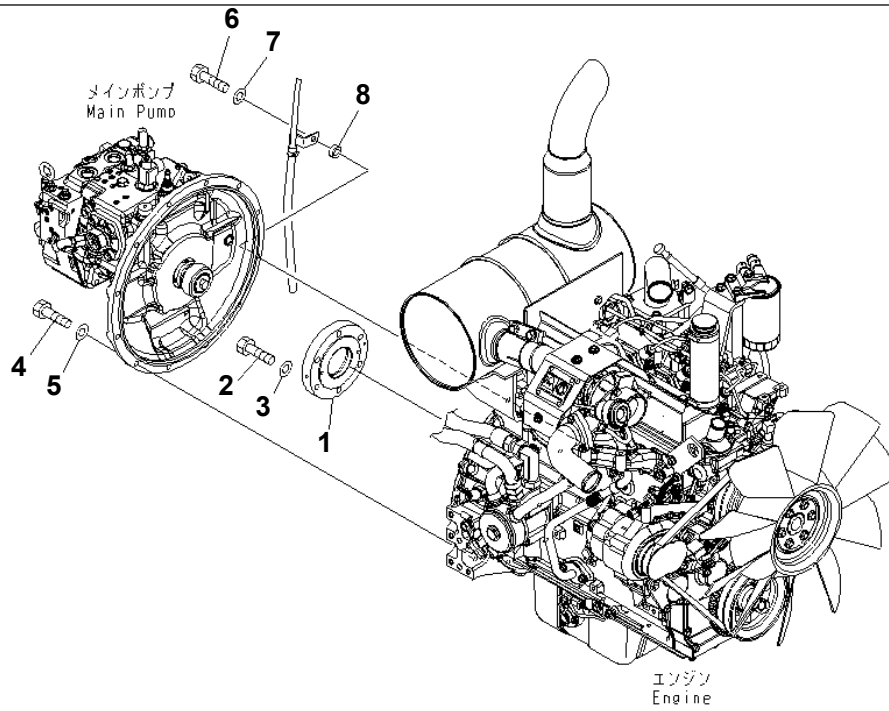

PC138USLC-8 S/N 20001-24509 (For North America)
00061160

00061160

Ref. B0000-01A0

Page 030010

PC138USLC-8 S/N 20001-24509 (For North America)
COUPLING AND MAIN PUMP MOUNTING PARTS(#20001-)

Item	Part No.	Part Name	Qty	Serial No.
1	708-3D-12220	COUPLING	1	20001-
2	01010-81245	BOLT	6	20001-
3	01643-31232	WASHER	6	20001-
4	01010-81040	BOLT	11	20001-
5	01643-31032	WASHER	11	20001-
6	01010-81050	BOLT	1	20001-
7	01643-31032	WASHER	1	20001-
8	205-917-1610	COLLAR	1	20001-