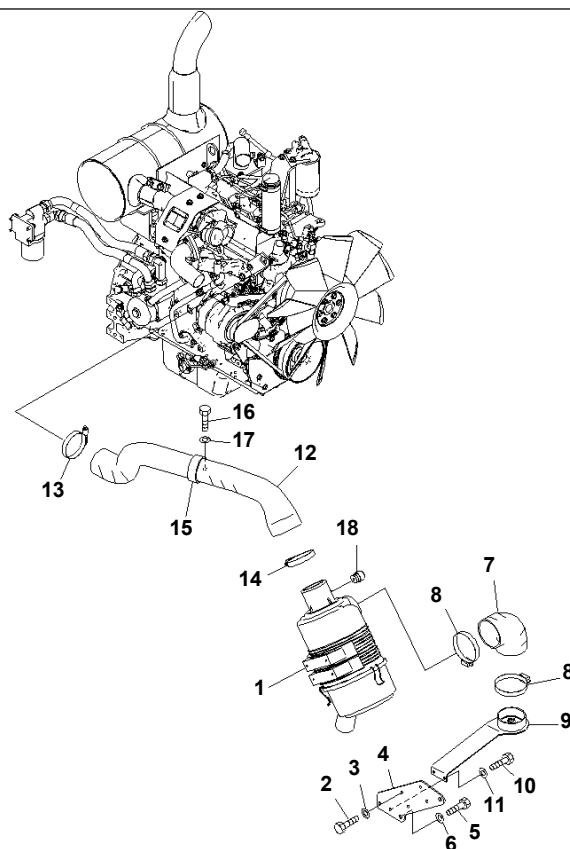

PC138USLC-8 S/N 20001-24509 (For North America)
00059655

00059655

Ref. B0200-01A0

Page 030040

PC138USLC-8 S/N 20001-24509 (For North America)
AIR CLEANER(#20001-)

Item	Part No.	Part Name	Qty	Serial No.
1	(6271-81-7100)	AIR CLEANER	1	20001-
2	01010-80820	BOLT	4	20001-
3	01643-30823	WASHER	4	20001-
4	22B-01-21181	PLATE	1	20001-
5	01010-81225	BOLT	2	20001-
6	01643-31232	WASHER	2	20001-
7	22B-01-21250	HOSE	1	20001-
8	07289-00105	CLAMP	2	20001-
9	22B-01-21261	BRACKET	1	20001-
10	01010-80820	BOLT	2	20001-
11	01643-30823	WASHER	2	20001-
12	22B-01-21361	HOSE	1	22000-
13	□22B-01-21360	HOSE	1	20001-21999
14	07299-00095	CLAMP	1	20001-
15	22B-01-13280	CLIP	1	22000-
	21J-62-17890	CLIP	1	20001-21999
16	01010-81025	BOLT	1	20001-
17	01643-31032	WASHER	1	20001-
18	08670-12001	INDICATOR	1	20001-