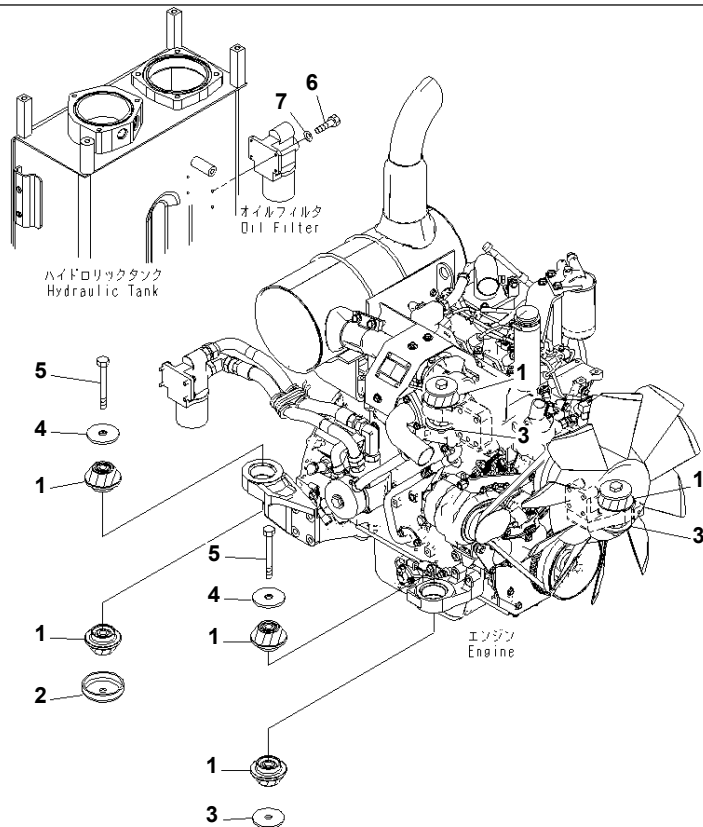

PC138USLC-8 S/N 20001-24509 (For North America)
00059652

00059652

Ref. B0100-01A0

Page 030020

PC138USLC-8 S/N 20001-24509 (For North America)
ENGINE MOUNT(#20001-)

Item	Part No.	Part Name	Qty	Serial No.
1	22B-01-21530	CUSHION	8	20001-
2	203-01-61160	STOPPER	1	20001-
3	203-01-67540	WASHER	3	20001-
4	113-01-21120	WASHER	4	20001-
5	01011-81630	BOLT	4	20001-
6	01010-80825	BOLT	4	20001-
7	01643-30823	WASHER	4	20001-