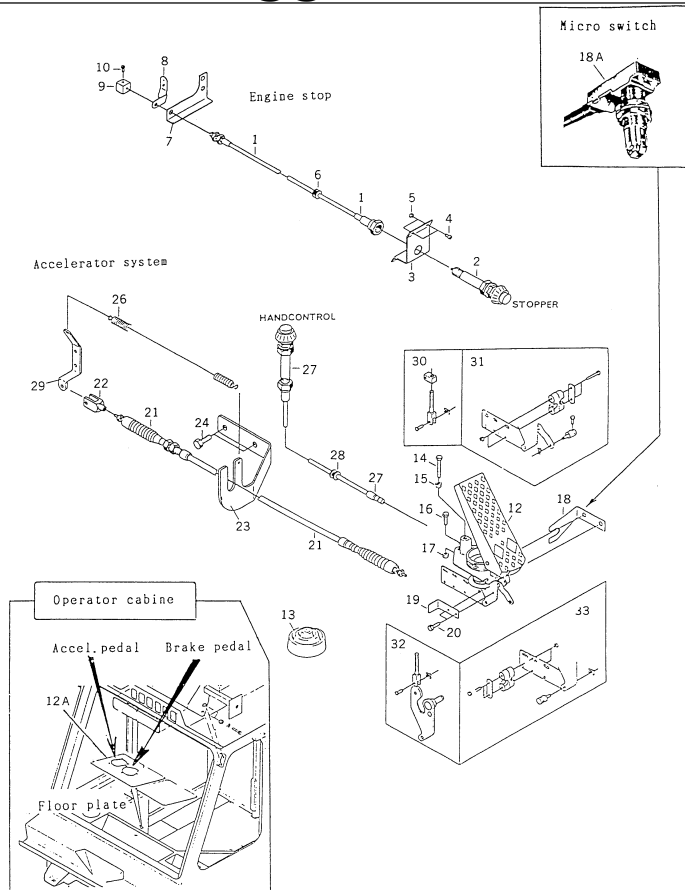

HA270-1 S/N 65226-UP
@@Q37098

Ref. 1451

Page 030090

HA270-1 S/N 65226-UP
ENGINE CONTROL(#65661-)

Item	Part No.	Part Name	Qty	Serial No.
1	BW351158	CABLE,ENGINE STOP	1	65661-
2	BW351155	KNOB,ENGINE STOP	1	65661-
3	BW044834	BRACKET	1	65661-
4	BW061160	BOLT	4	65661-
5	BW063035	NUT	4	65661-
6	BW066322	GROMMET	1	65661-
7	BW045916	BRACKET	1	65661-
8	BW045122	LEVER,ENGINE STOP	1	65661-
9	BW051294	STOPPER	1	65661-
10	BW062159	BOLT	1	65661-
12	BW045914	PEDAL,ACCELERATOR	1	65661-
12A	☆	PLATE,FLOOR (SEE FIG.7401)	1	65661-
13	BW351252	CUSHION,RUBBER	1	65661-
14	BW061481	BOLT	1	65661-
15	BW063100	NUT	1	65661-
16	BW061459	BOLT	3	65661-
17	BW063036	NUT	3	65661-
18	BW034220	BRACKET	1	65661-
18A	BW056286	SWITCH,EXHAUST BRAKE	1	65661-
19	BW034221	PLATE	1	65661-
20	BW061454	BOLT	2	65661-
21	BW351153	CABLE,ACCELERATOR	1	65661-
22	BW351154	YOKE,JOINT (WITH PIN)	1	65661-
23	BW034218	BRACKET	1	65661-
24	BW061485	BOLT	2	65661-
26	BW351169	SPRING	1	65661-
27	BW351156	CABLE,ACCELERATOR (HAND CONTROL)	1	65661-
28	BW066322	GROMMET	1	65661-
29	BW034225	LEVER,ENGINE CONTROL	1	65661-