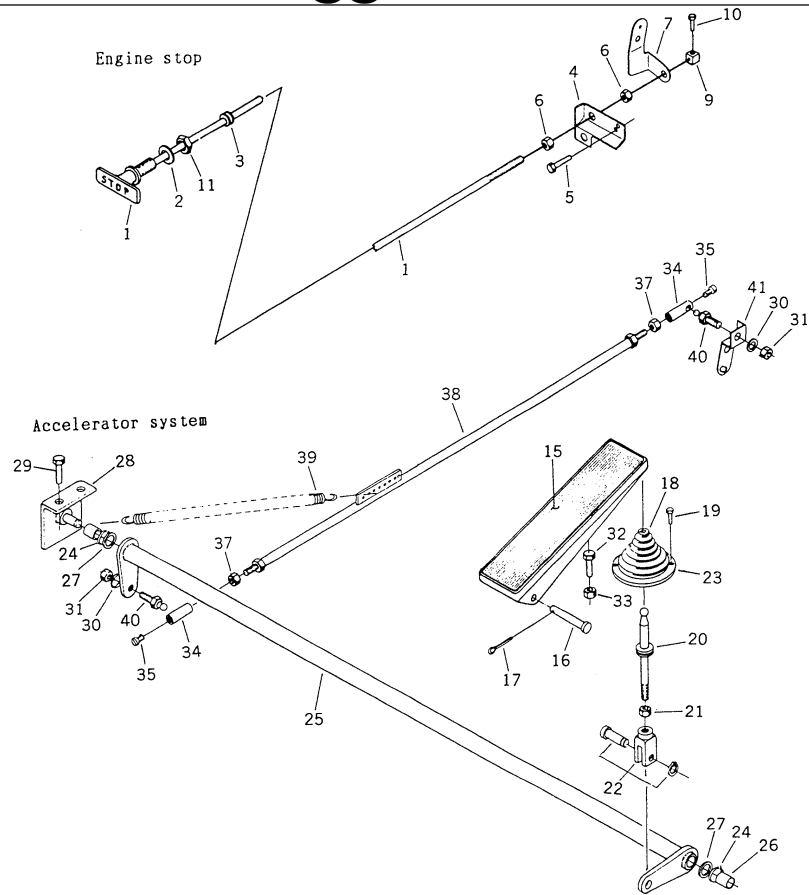

**HA270-1 S/N 65226-UP
@@Q37097**

Ref. 1401

Page 030080

**HA270-1 S/N 65226-UP
ENGINE CONTROL(#65226-65660)**

Item	Part No.	Part Name	Qty	Serial No.
1	BW051202	CABLE,ENGINE STOP	1	65226-65660
2	BW063350	WASHER	1	65226-65660
3	BW066322	GROMMET	1	65226-65660
4	BW033639	BRACKET	1	65226-65660
5	BW061472	SCREW	2	65226-65660
6	BW051300	NUT	2	65226-65660
7	BW045122	LEVER,ENGINE STOP	1	65226-65660
9	BW051294	STOPPER	1	65226-65660
10	BW062159	BOLT	1	65226-65660
11	BW063102	NUT	1	65226-65660
15	BW051267	PEDAL,ACCELERATOR	1	65226-65660
16	BW051261	PIN,CLEVIS	1	65226-65660
17	BW066778	PIN,COTTER	1	65226-65660
18	BW051264	BELLOWS,RUBBER	1	65226-65660
19	BW062162	SCREW	2	65226-65660
20	BW051262	ROD	1	65226-65660
21	BW063101	NUT	1	65226-65660
22	BW052089	YOKE,JOINT (WITH PIN)	1	65226-65660
23	BW045528	PLATE	1	65226-65660
24	BW057160	CLIP	2	65226-65660
25	BW033535	SHAFT	1	65232-65660
	BW033618	SHAFT	1	65226-65231
26	BW066532	BUSHING	2	65226-65660
27	BW040926	WASHER	2	65226-65660
28	BW033534	BRACKET	1	65226-65660
29	BW061476	BOLT	2	65226-65660
30	BW063345	WASHER	2	65226-65660
31	BW063098	NUT	2	65226-65660
32	BW061503	BOLT	1	65226-65660