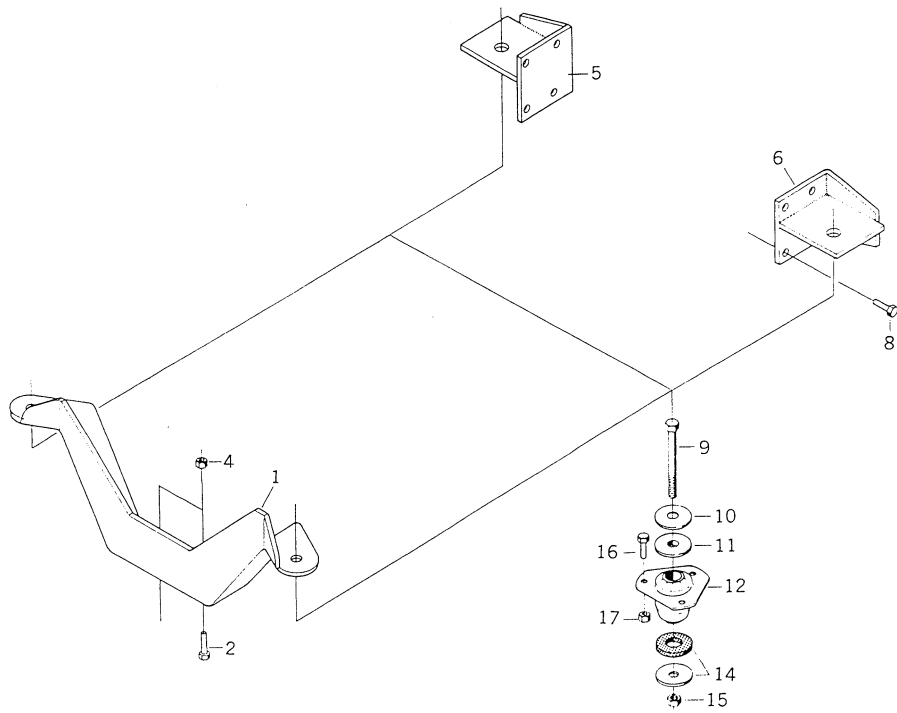

HA270-1 S/N 65226-UP
@@Q37095

Ref. 1201

Page 030060

HA270-1 S/N 65226-UP
ENGINE MOUNTING PARTS

Item	Part No.	Part Name	Qty	Serial No.
1	BW033457	BRACKET,FRONT	1	65226-
2	BW060528	BOLT	2	65226-
4	BW063043	NUT	2	65226-
5	BW021857	BRACKET,REAR, R.H.	1	65226-
6	BW021856	BRACKET,REAR, L.H.	1	65226-
8	BW061517	BOLT	4	65226-
9	BW060552	BOLT	4	65226-
10	BW063395	WASHER	4	65226-
11	BW057410	WASHER	4	65226-
12	BW057447	BEARING,CONICAL	4	65226-
14	BW057409	WASHER	4	65226-
15	BW063044	NUT	4	65226-
16	BW061497	BOLT	12	65226-
17	BW063040	NUT	12	65226-