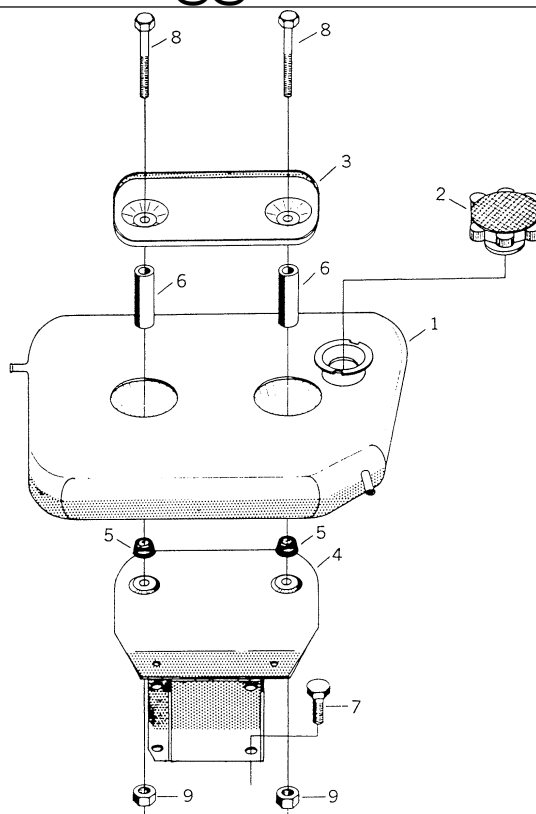

HA270-1 S/N 65226-UP

@@Q37094

Ref. 1107

Page 030050

HA270-1 S/N 65226-UP
ENGINE WATER EXPANSION TANK

Item	Part No.	Part Name	Qty	Serial No.
1	BW051589	TANK,EXPANSION	1	65226-
2	BW051592	CAP	1	65226-
3	BW051591	PLATE	1	65226-
4	BW034087	BRACKET	1	65432-
	BW033610	BRACKET	1	65226-65431
5	BW051598	BUSHING,RUBBER	2	65226-
6	BW051593	SPACER	2	65226-
7	BW061485	BOLT	4	65226-
8	BW060464	BOLT	2	65226-
9	BW063038	NUT	2	65226-