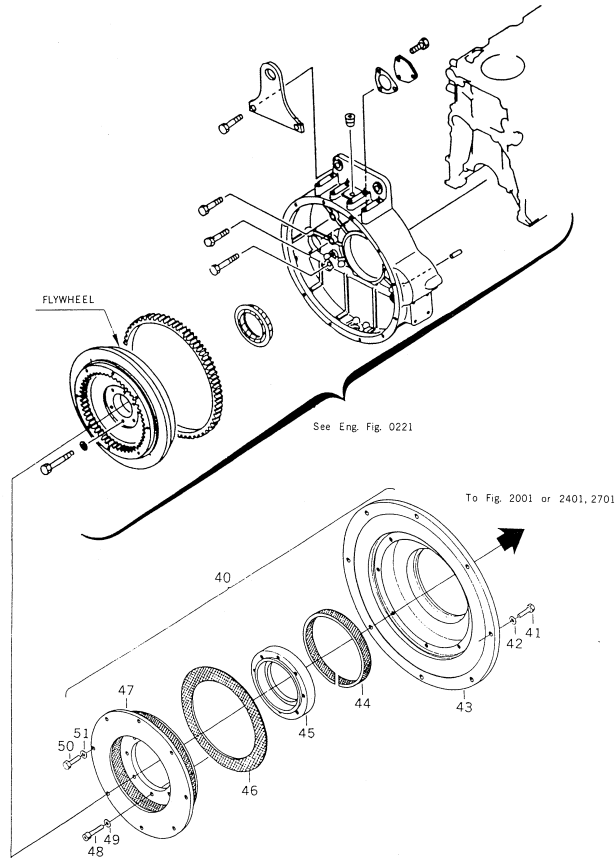

HA250-1 S/N 60636-UP
@@Q36613

Ref. 1001

Page 030010

HA250-1 S/N 60636-UP
DAMPER?ENGINE FLYWHEEL

Item	Part No.	Part Name	Qty	Serial No.
40	BW053593	COUPLING ASS'Y,RUBBER	1	60636-
41	BW053266	· BOLT	8	60636-
42	BW063266	· WASHER	8	60636-
43	BW053597	· HOUSING	1	60636-
44	BW053594	· RING, FRICTION	1	60636-
45	BW053598	· HUB	1	60636-
46	BW053595	· RING, FRICTION	1	60636-
47	BW053596	· DAMPER ASS'Y	1	60636-
48	BW061279	· BOLT	8	60636-
49	BW063352	· WASHER	8	60636-
50	BW153020	· BOLT	8	60636-
51	BW063348	· WASHER	8	60636-